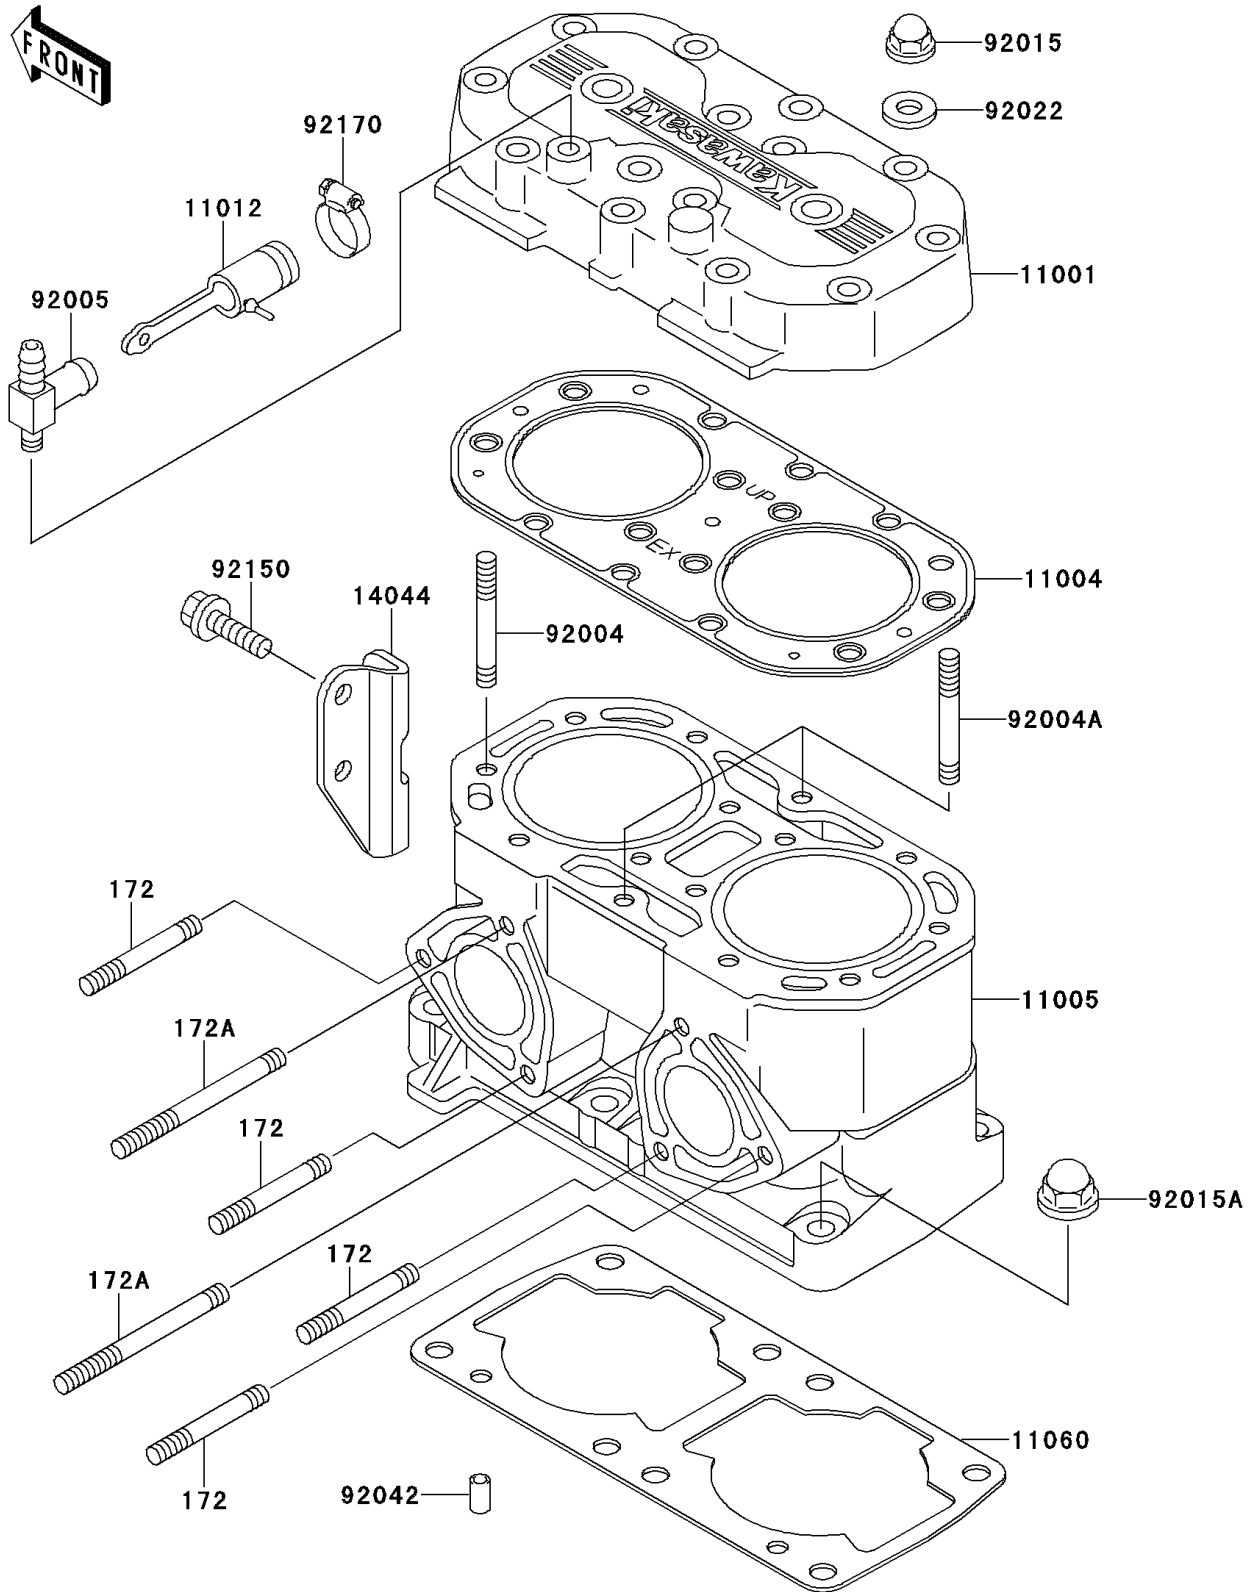

1996 Super Sport XI PARTS DIAGRAM

Cylinder Head/Cylinder

E1110

1996 Super Sport XI PARTS LIST

Cylinder Head/Cylinder

ITEM NAME	PART NUMBER	QUANTITY
BOLT-STUD (Ref # 172)	172R0830	4
BOLT-STUD,8X75 (Ref # 172A)	172R0875	2
HEAD-CYLINDER (Ref # 11001)	11001-3724	1
GASKET-HEAD (Ref # 11004)	11004-3714	1
CYLINDER-ENGINE (Ref # 11005)	11005-3729	1
CAP (Ref # 11012)	11012-3757	1
GASKET,CYLINDER BASE (Ref # 11060)	11060-3711	1
HOLDER-CABLE (Ref # 14044)	14044-3722	1
STUD,8X43 (Ref # 92004)	92004-3715	12
STUD,8X43 (Ref # 92004A)	92004-3719	2
FITTING (Ref # 92005)	92005-3711	1
NUT,CAP,8MM (Ref # 92015)	92015-1371	14
NUT,10MM (Ref # 92015A)	92015-1649	8
WASHER,8.2X18X1.5 (Ref # 92022)	92022-1964	14
PIN,DOWEL,6.3X8X14 (Ref # 92042)	92042-007	2
BOLT,8X16 (Ref # 92150)	92150-3722	2
CLAMP (Ref # 92170)	92170-3729	1