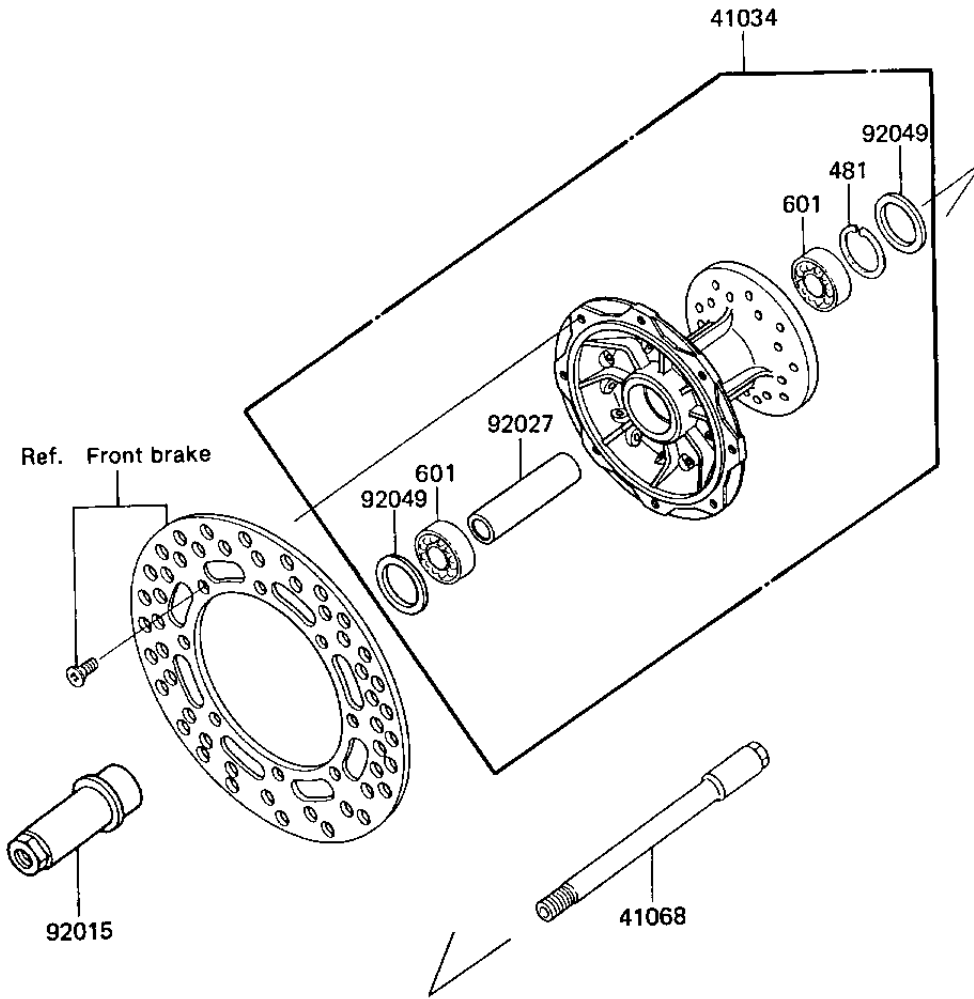

1985 KX250 PARTS DIAGRAM

FRONT HUB

F2230-0125

Re
No

- 41
- 41
- 92
- 92
- 92

1985 KX250 PARTS LIST

FRONT HUB

| ITEM NAME | PART NUMBER | QUANTITY |
|------------------------------------|-------------|----------|
| DRUM-ASSY,FR BRAKE (Ref # 41034) | 41034-1115 | 1 |
| AXLE,FR (Ref # 41068) | 41068-1241 | 1 |
| NUT,FR AXLE (Ref # 92015) | 92015-1462 | 1 |
| COLLAR,FR BRAKE DRUM (Ref # 92027) | 92027-1829 | 1 |
| SEAL-OIL,BSNC2 22404 (Ref # 92049) | 92049-1204 | 2 |
| RING, SNAP,43.5M/M (Ref # 481) | 92033-1040 | 1 |
| BEARING BALL (Ref # 601) | 601B6203U | 2 |