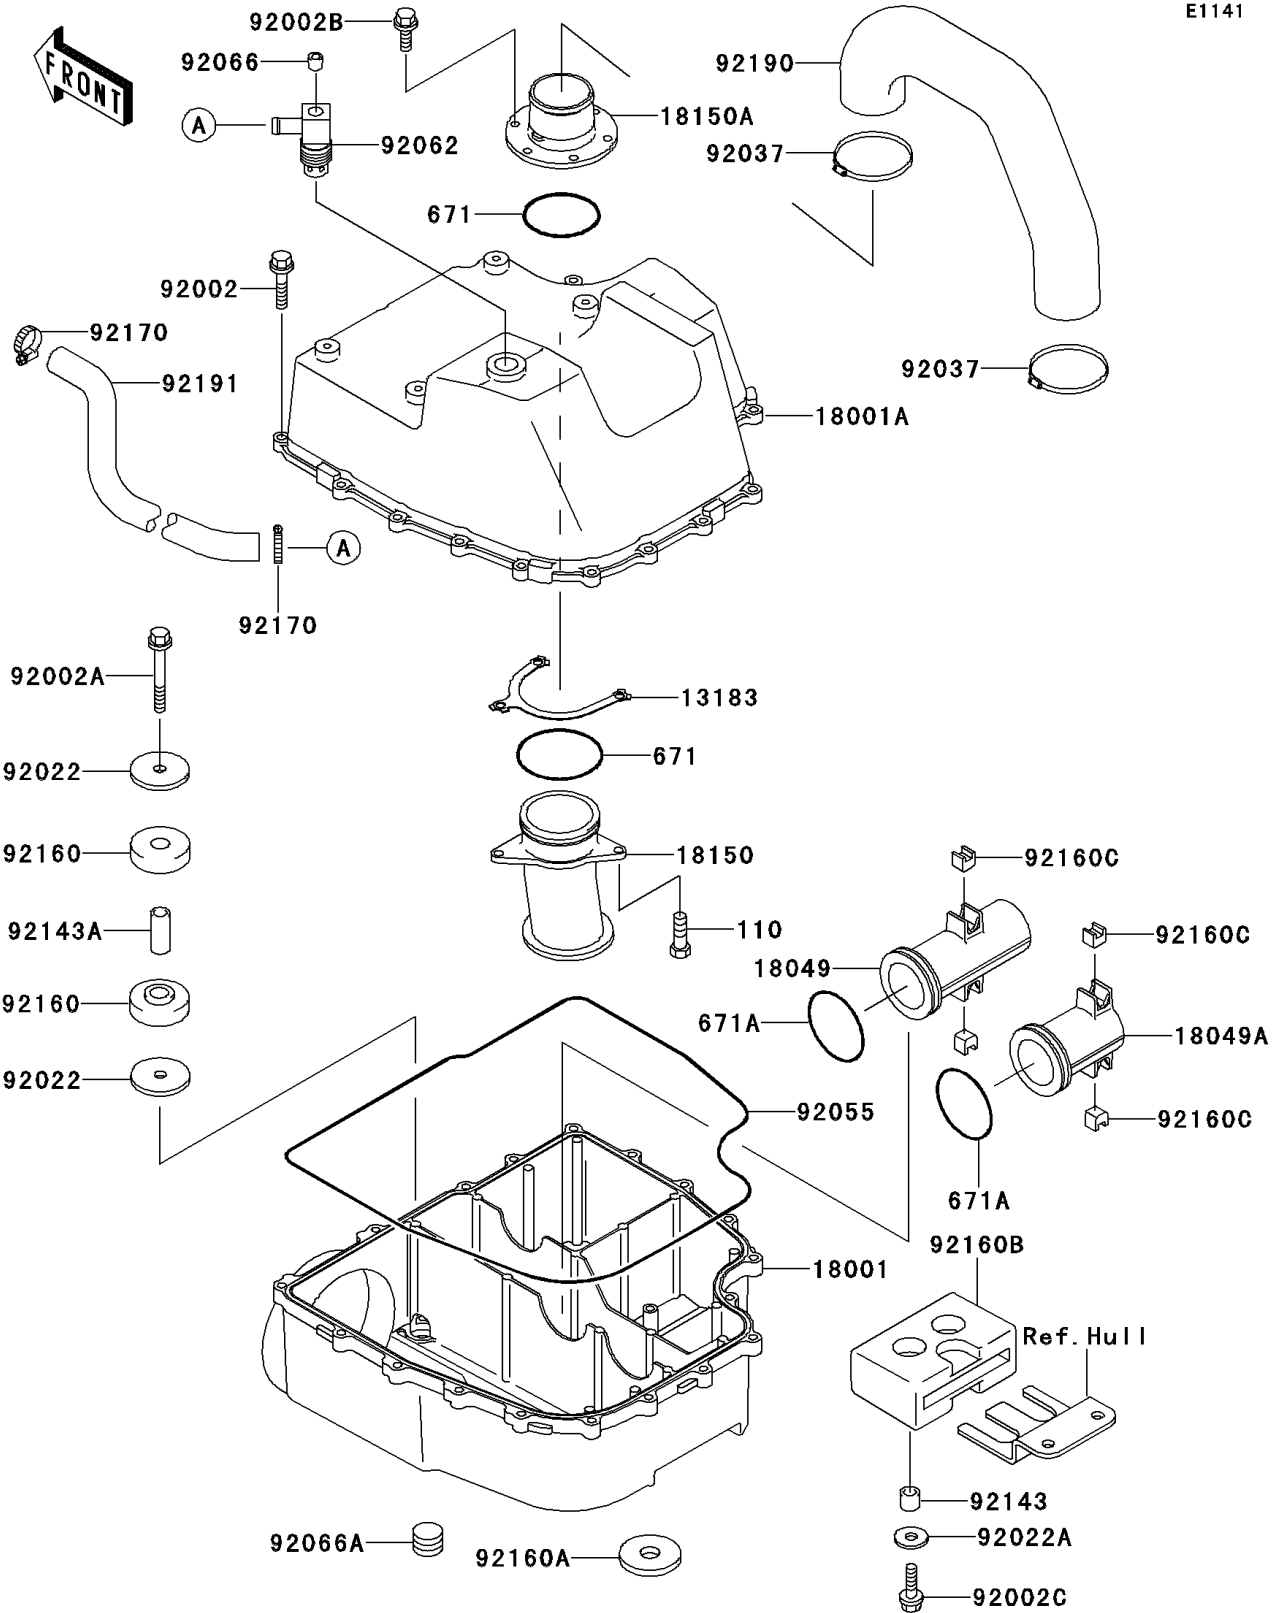

1997 Super Sport XI PARTS DIAGRAM

Water Muffler

E1141

1997 Super Sport XI PARTS LIST

Water Muffler

ITEM NAME	PART NUMBER	QUANTITY
BOLT,6X20 (Ref # 110)	110R0620	3
O RING,60MM (Ref # 671)	671B2560	2
O RING,WATER-MUFFLER (Ref # 671A)	671C2550	2
PLATE (Ref # 13183)	13183-3818	1
MUFFLER,WATER BOX,LWR (Ref # 18001)	18001-3755	1
MUFFLER,WATER BOX,UPP (Ref # 18001A)	18001-3769	1
PIPE-EXHAUST,L=120 (Ref # 18049)	18049-3734	1
PIPE-EXHAUST,L=77.5 (Ref # 18049A)	18049-3735	1
PIPE-MUFFLER,WATER (Ref # 18150)	18150-3701	1
PIPE-MUFFLER,WATER (Ref # 18150A)	18150-3702	1
BOLT,6X25 (Ref # 92002)	92002-3714	17
BOLT,6X45 (Ref # 92002A)	92002-3717	1
BOLT,6X16 (Ref # 92002B)	92002-3728	6
BOLT,6X20 (Ref # 92002C)	92002-3755	2
WASHER,6.5X32X3 (Ref # 92022)	92022-3749	2
WASHER (Ref # 92022A)	92022-567	2
CLAMP (Ref # 92037)	92037-3009	2
RING-O,WATER MUFFLER (Ref # 92055)	92055-3718	1
NOZZLE,WATER MUFFLER (Ref # 92062)	92062-3708	1
PLUG,OIL LINE,1/8X7 (Ref # 92066)	92066-1227	1
PLUG (Ref # 92066A)	92066-3719	2
COLLAR,7.5X10.5X9 (Ref # 92143)	92143-3714	2
COLLAR,7.5X10.5X24 (Ref # 92143A)	92143-3717	1
DAMPER,FR (Ref # 92160)	92160-3730	2
DAMPER,LWR (Ref # 92160A)	92160-3732	3
DAMPER,RR (Ref # 92160B)	92160-3774	1
DAMPER,WATER-MUFFLER (Ref # 92160C)	92160-3794	4
CLAMP (Ref # 92170)	92170-3718	2
TUBE,WATER BOX-TAIL PIPE (Ref # 92190)	92190-3880	1

1997 Super Sport XI PARTS LIST

Water Muffler

ITEM NAME	PART NUMBER	QUANTITY
TUBE,MUFFLER-WATER BOX (Ref # 92191)	92191-3723	1