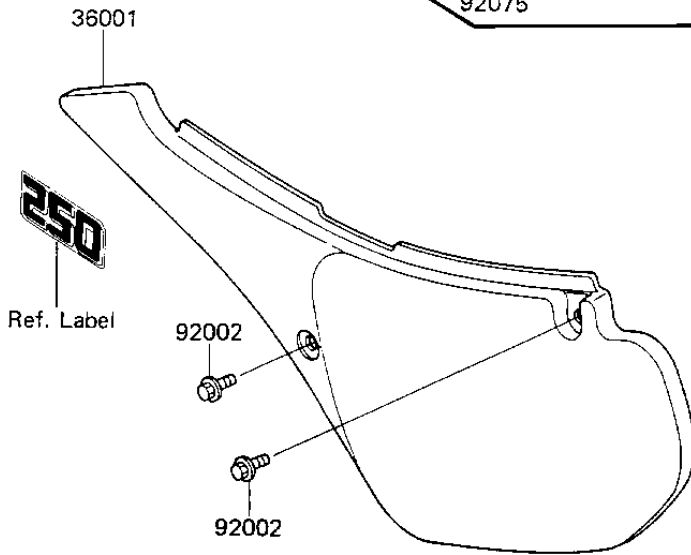

1985 KX250 PARTS DIAGRAM

SIDE COVERS

F2611-0004

**Re
No**

- 36
- 36
- 92
- 92

1985 KX250 PARTS LIST

SIDE COVERS

ITEM NAME	PART NUMBER	QUANTITY
COVER-SIDE,LH,L.GREE (Ref # 36001)	36001-1279-AE	1
COVER-SIDE,RH,L.GREE (Ref # 36001A)	36001-1280-AE	1
BOLT,6X14 (Ref # 92002)	92150-1340	4
DAMPER,SIDE COVER (Ref # 92075)	92075-1598	2