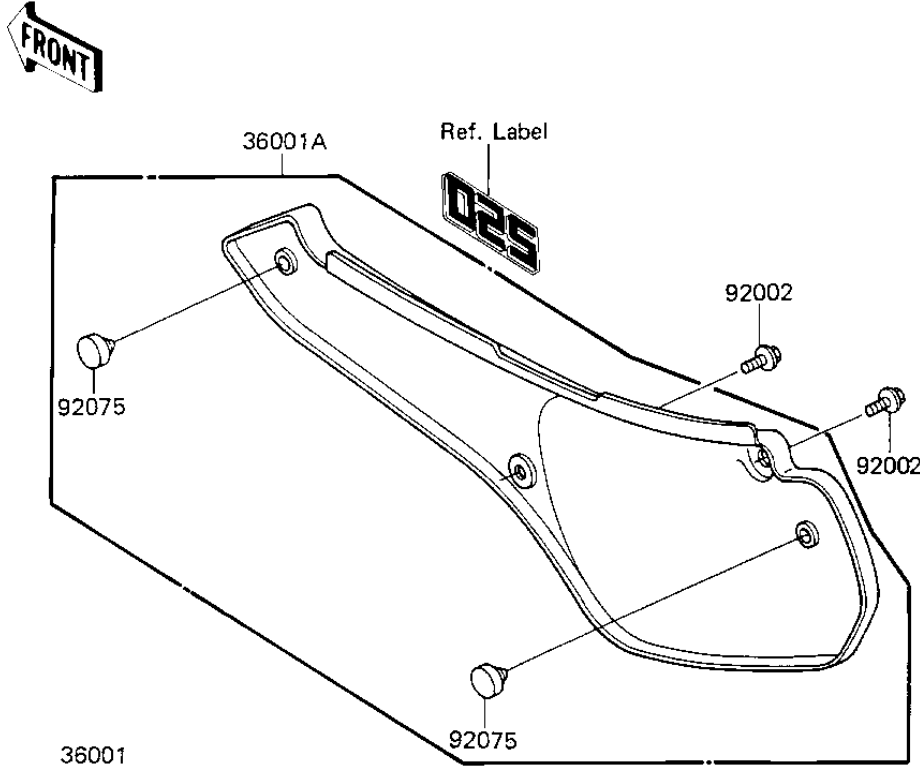

1985 KX250 PARTS DIAGRAM

SIDE COVERS

F2611-0004

**Re
No**

- 36
- 36
- 92
- 92

1985 KX250 PARTS LIST

SIDE COVERS

ITEM NAME	PART NUMBER	QUANTITY
COVER-SIDE,LH,L.GREE (Ref # 36001)	36001-1279-AE	1
COVER-SIDE,RH,L.GREE (Ref # 36001A)	36001-1280-AE	1
BOLT,6X14 (Ref # 92002)	92150-1340	4
DAMPER,SIDE COVER (Ref # 92075)	92075-1598	2