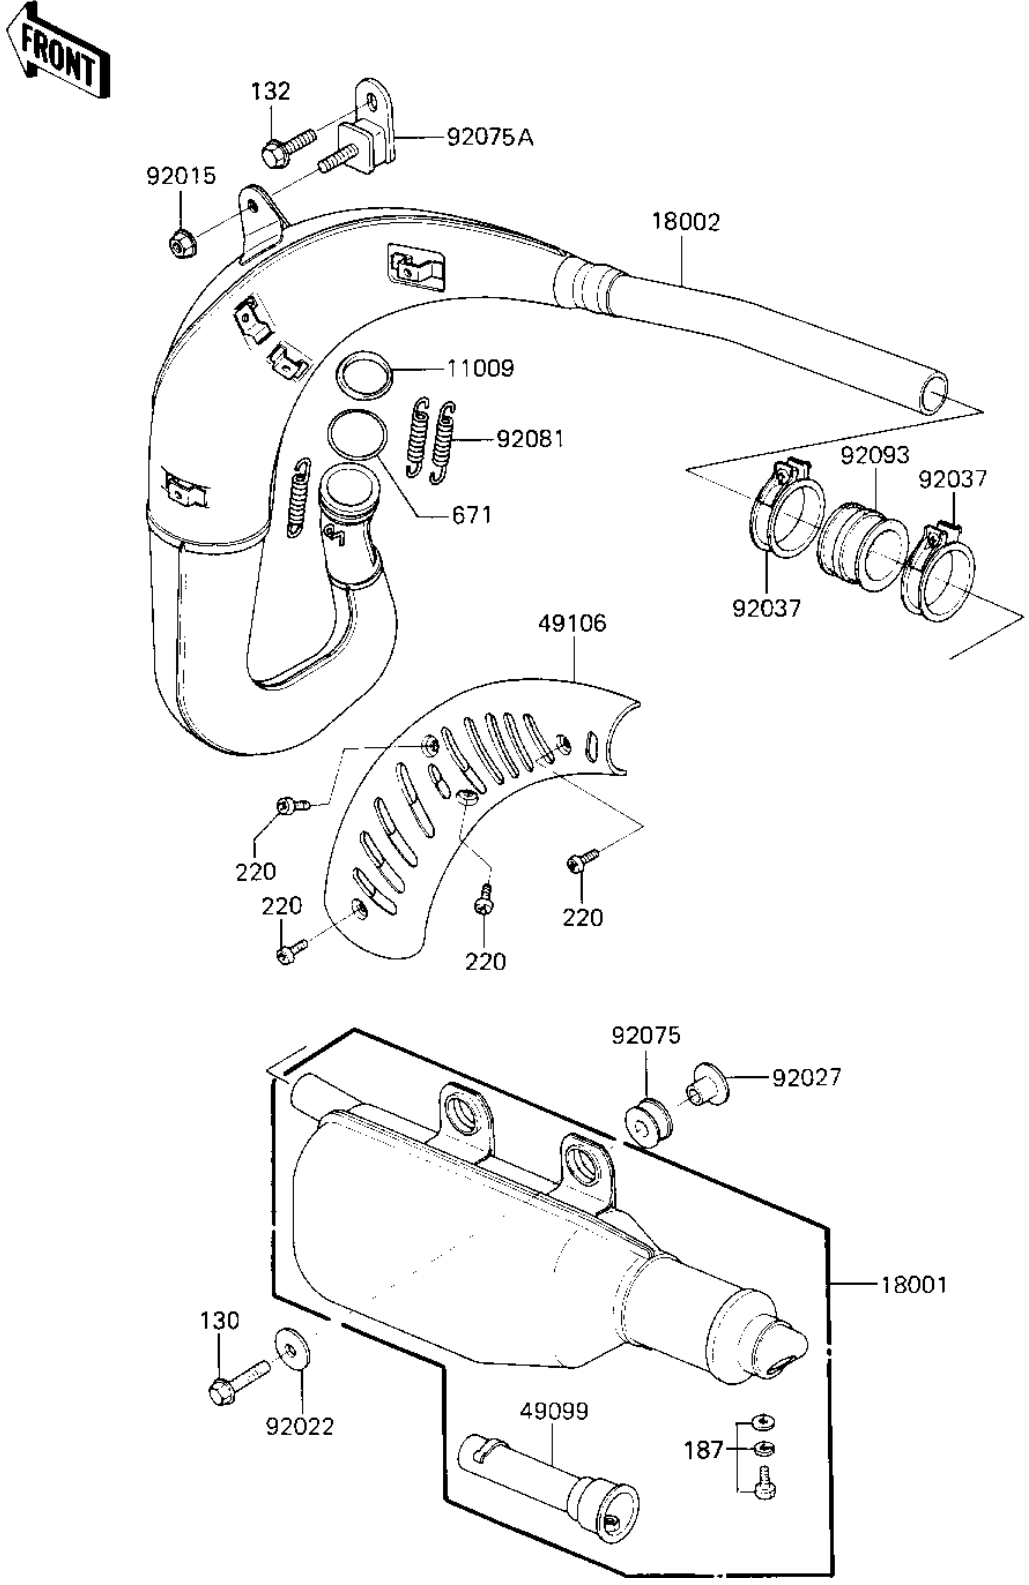

# 1984 Tecate PARTS DIAGRAM

MUFFLER ('84 A1)

E1140-0173

# 1984 Tecate PARTS LIST

## MUFFLER ('84 A1)

ITEM NAME	PART NUMBER	QUANTITY
GASKET,EXHAUST PIPE (Ref # 11009)	11009-1253	1
MUFFLER,F.BLACK (Ref # 18001)	18001-1412	1
BODY-COMP-MUFFLER,BLA (Ref # 18002)	18002-1545	1
BAFFLE-PIPE MUFFLER (Ref # 49099)	49099-1221	1
COVER-MUFFLER (Ref # 49106)	49106-1051	1
NUT-6MM (Ref # 92015)	92015-1078	1
WASHER,PLAIN (Ref # 92022)	92022-298	2
COLLAR,L=16.3 (Ref # 92027)	92027-1672	2
CLAMP,CARBURETOR,40MM (Ref # 92037)	92037-1129	2
DAMPER,MUFFLER (Ref # 92075)	92075-1196	2
DAMPER,MUFFLER (Ref # 92075A)	92075-1891	1
SPRING,MUFFLER CONECT (Ref # 92081)	92081-1526	3
SEAL,MUFFLER (Ref # 92093)	92093-1085	1
BOLT,FLANGED,8X30 (Ref # 130)	130G0830	2
BOLT-FLANGED-SMALL (Ref # 132)	132G0612	1
BOLT 6X12 (Ref # 187)	187B0612	1
SCREW-PAN-CROS,6X8 (Ref # 220)	220C0608	4
O RING,50MM (Ref # 671)	671E2550	1