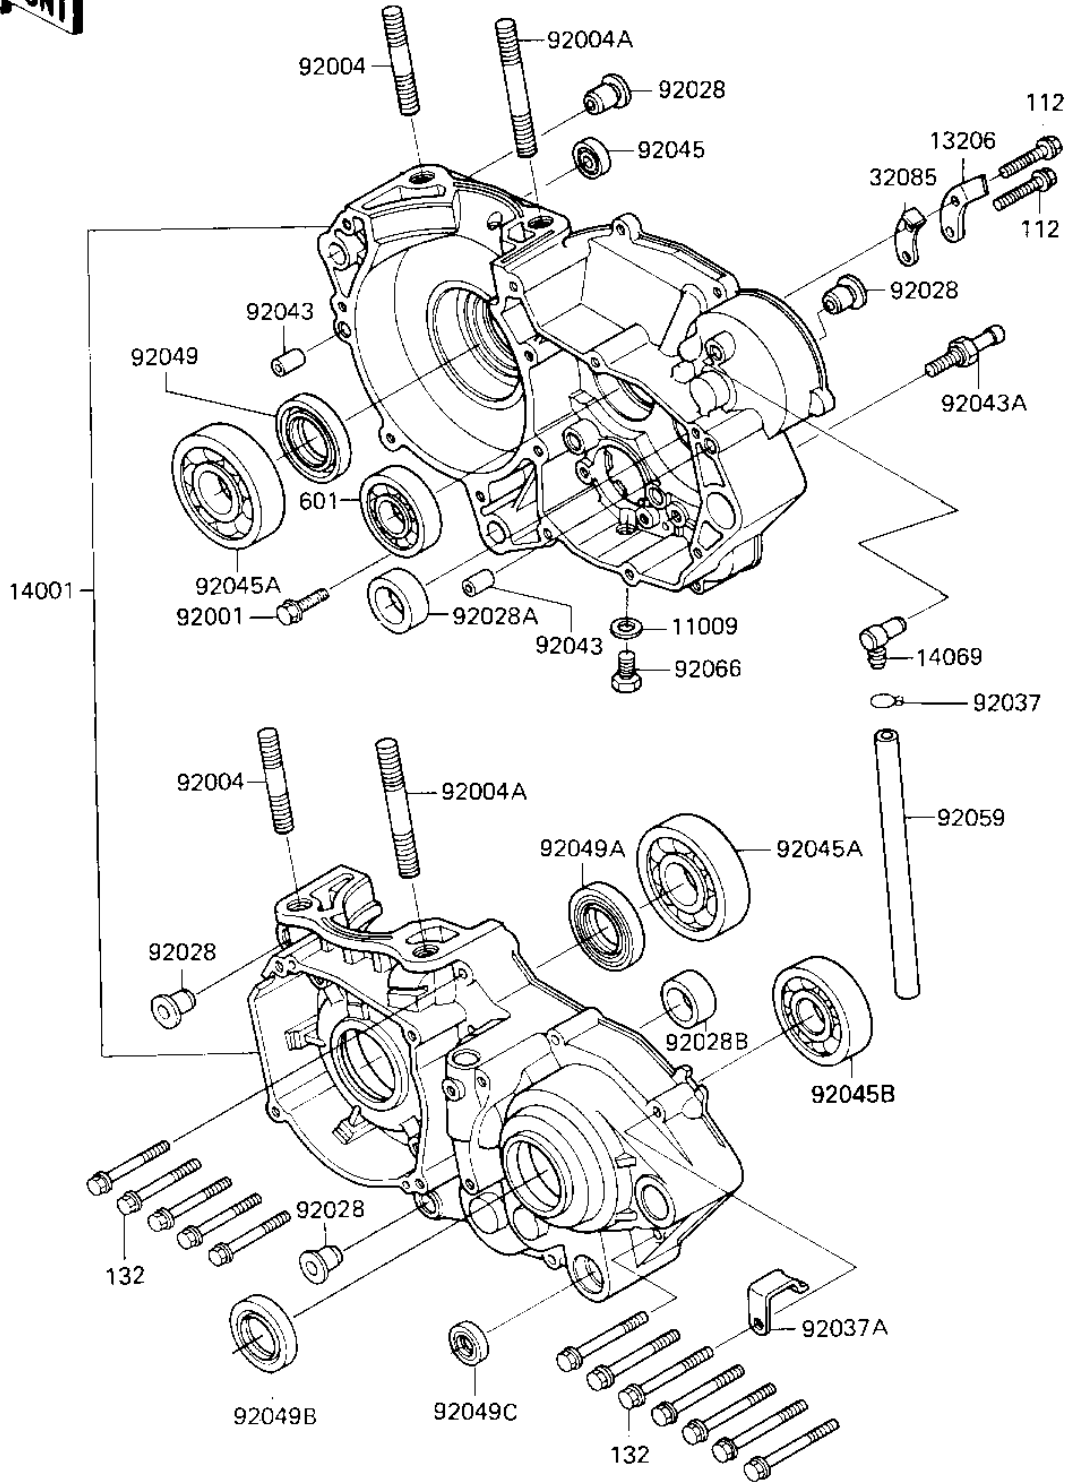

1984 Tecate PARTS DIAGRAM

CRANKCASE ('84 A1)

E1411-0127

1984 Tecate PARTS LIST

CRANKCASE ('84 A1)

ITEM NAME	PART NUMBER	QUANTITY
GASKET CHECK VALVE (Ref # 11009)	92065-058	1
GUIDE-KICK (Ref # 13206)	13206-1052	1
SET-CRANKCASE (Ref # 14001)	14001-5152	1
BREATHER (Ref # 14069)	14069-003	1
STOPPER,KICKSTARTER (Ref # 32085)	32085-1016	1
BOLT,W/WASHER,6X14 (Ref # 92001)	92001-1829	2
STUD,10X35 (Ref # 92004)	92004-1063	2
STUD,10X45 (Ref # 92004A)	92004-1065	2
BUSHING,CRANKCASE (Ref # 92028)	92028-1133	4
BUSHING (Ref # 92028A)	92028-131	1
BUSHING (Ref # 92028B)	92028-132	1
CLAMP FUEL PIPE (Ref # 92037)	92037-010	1
CLAMP,HARNESS (Ref # 92037A)	92037-1318	1
PIN-DOWEL (Ref # 92043)	92042-007	2
PIN,CHANGE PEDAL (Ref # 92043A)	92043-1055	1
BEARING-BALL (Ref # 92045)	92045-1211	1
BEARING,BALL,#6305SH2 (Ref # 92045A)	92045-1024	2
BEARING-BALL,6205 (Ref # 92045B)	92045-1115	1
OIL SEAL,TCJ25457 (Ref # 92049)	92049-1051	1
OIL SEAL,TCJ20407 (Ref # 92049A)	92049-1052	1
OIL SEAL TB3040 (Ref # 92049B)	92050-033	1
OIL SEAL,TB13225.5 (Ref # 92049C)	92051-005	1
TUBE,6X9X750 (Ref # 92059)	92059-1372	1
PLUG OIL DRAIN (Ref # 92066)	92067-001	1
BOLT-UPSET (Ref # 112)	112G0618	2
BOLT-FLANGED-SMALL (Ref # 132)	132G0640	12
BEARING BALL #6204 (Ref # 601)	601B6204	1