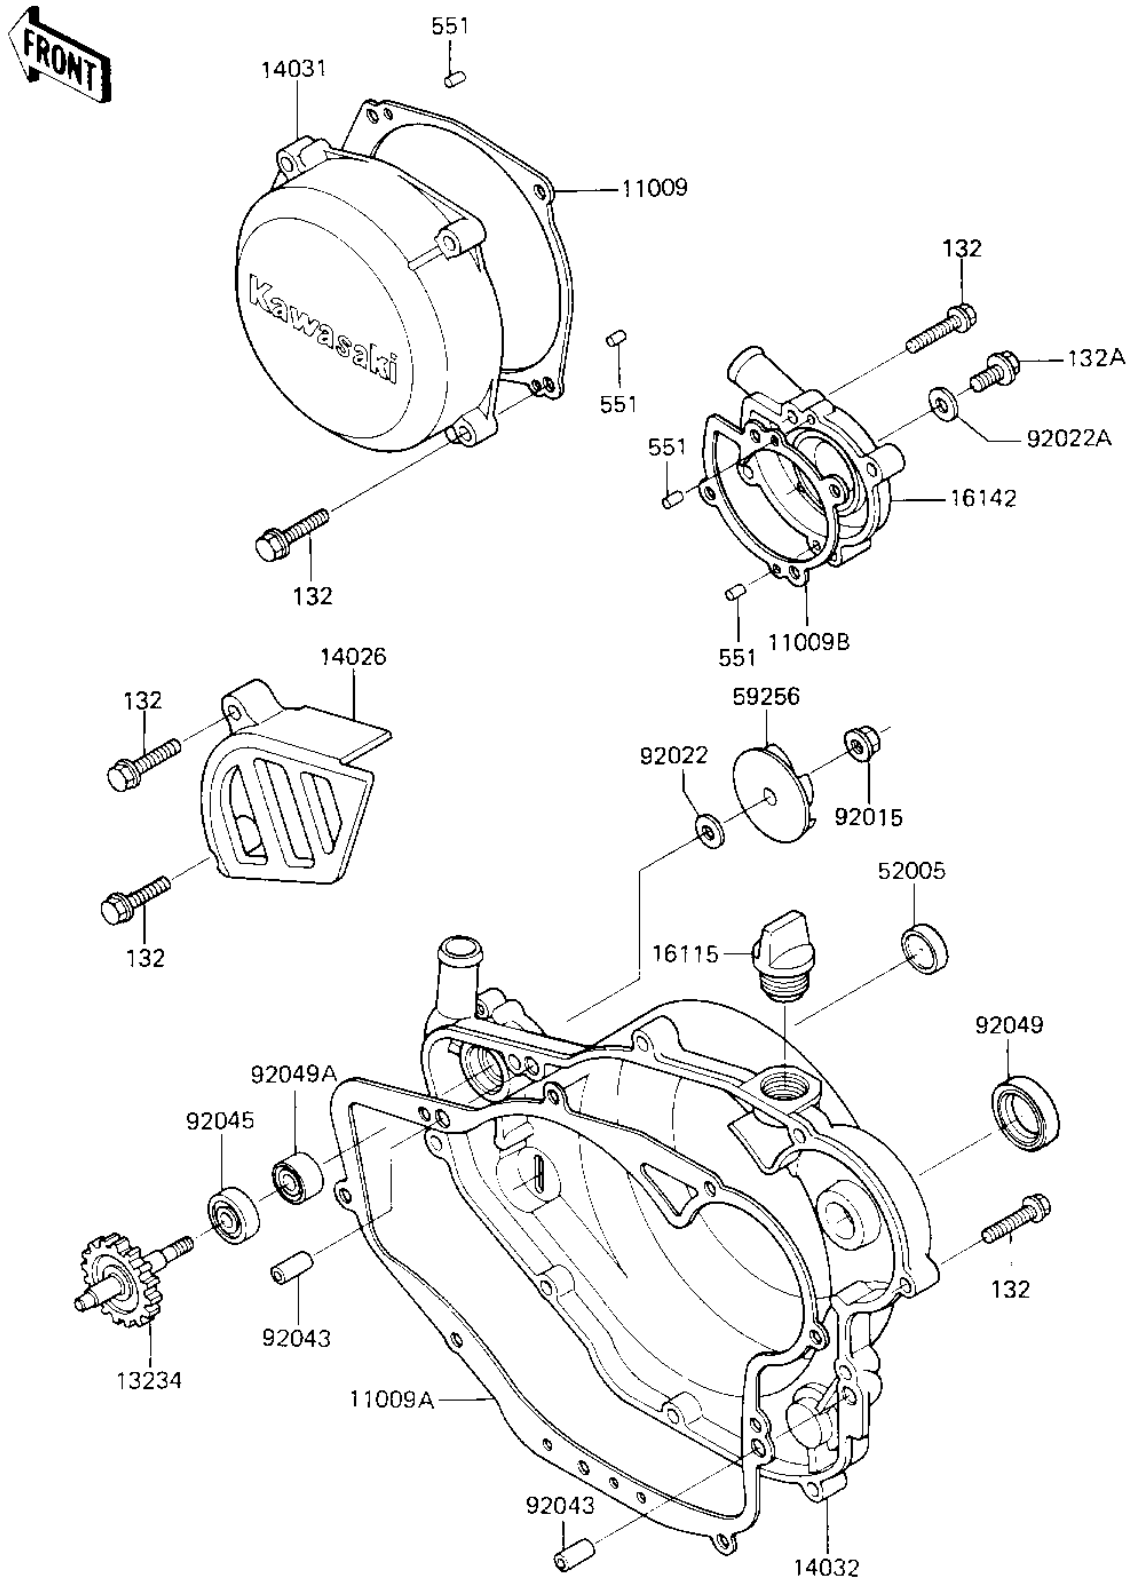

# 1984 Tecate PARTS DIAGRAM

ENGINE COVERS/WATER PUMP ('84 A1)

198110127

# 1984 Tecate PARTS LIST

## ENGINE COVERS/WATER PUMP ('84 A1)

ITEM NAME	PART NUMBER	QUANTITY
GASKET,GENERATOR COVE (Ref # 11009)	11009-1319	1
GASKET,CLUTCH COVER (Ref # 11009A)	11009-1320	1
GASKET,PUMP COVER (Ref # 11009B)	11009-1321	1
SHAFT-COMP,WATER PUMP (Ref # 13234)	13234-1009	1
COVER-CHAIN (Ref # 14026)	14026-1119	1
COVER-GENERATOR (Ref # 14031)	14031-1104	1
COVER-CLUTCH (Ref # 14032)	14032-1094	1
FILLER,OIL (Ref # 16115)	16115-018	1
COVER-PUMP,WATER (Ref # 16142)	16142-1008	1
GAUGE,OIL LEVEL (Ref # 52005)	52005-1005	1
IMPELLER,WATER PUMP (Ref # 59256)	59256-1002	1
NUT-6MM (Ref # 92015)	92015-1078	1
WASHER,6X14X2 (Ref # 92022)	92022-1393	1
WASHER,8.2X14X1 (Ref # 92022A)	92022-1488	1
PIN-DOWEL (Ref # 92043)	92042-007	2
BEARING-BALL (Ref # 92045)	92045-1212	1
OIL SEAL,SB18307 (Ref # 92049)	92049-013	1
SEAL-OIL,MHSD8X18X10J (Ref # 92049A)	92049-1366	1
BOLT-FLANGED-SMALL (Ref # 132)	132G0625	19
BOLT-FLANGED-SMALL (Ref # 132A)	132G0810	1
PIN,DOWEL,4X8 (Ref # 551)	551A0408	4