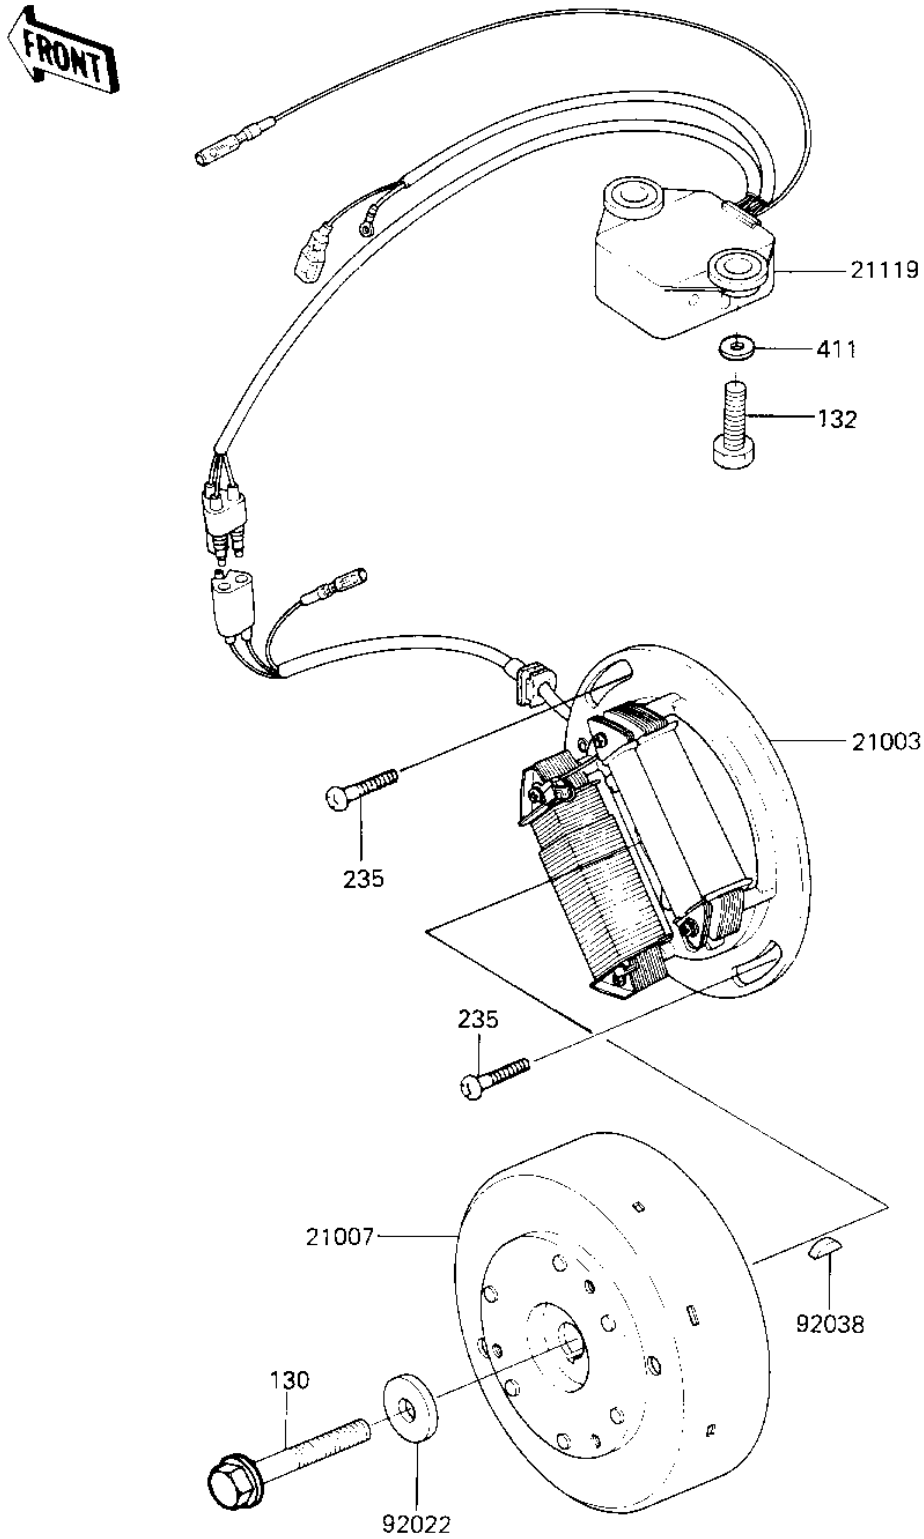

1984 Tecate PARTS DIAGRAM

IGNITION/GENERATOR ('84 A1)

E1810-U125

1984 Tecate PARTS LIST

IGNITION/GENERATOR ('84 A1)

ITEM NAME	PART NUMBER	QUANTITY
STATOR (Ref # 21003)	21003-1176	1
ROTOR (Ref # 21007)	21007-1124	1
IGNITER (Ref # 21119)	21119-1074	1
WASHER,PLAIN,8MM (Ref # 92022)	92022-276	1
WOODRUFF KEY (Ref # 92038)	92038-001	1
BOLT-FLANGED,8X40 (Ref # 130)	130P0840	1
BOLT-FLANGED-SMALL (Ref # 132)	132G0616	2
SCREW-PAN-WP-CROS (Ref # 235)	235B0616	2
WASHER PLAIN 6MM (Ref # 411)	411B0600	2