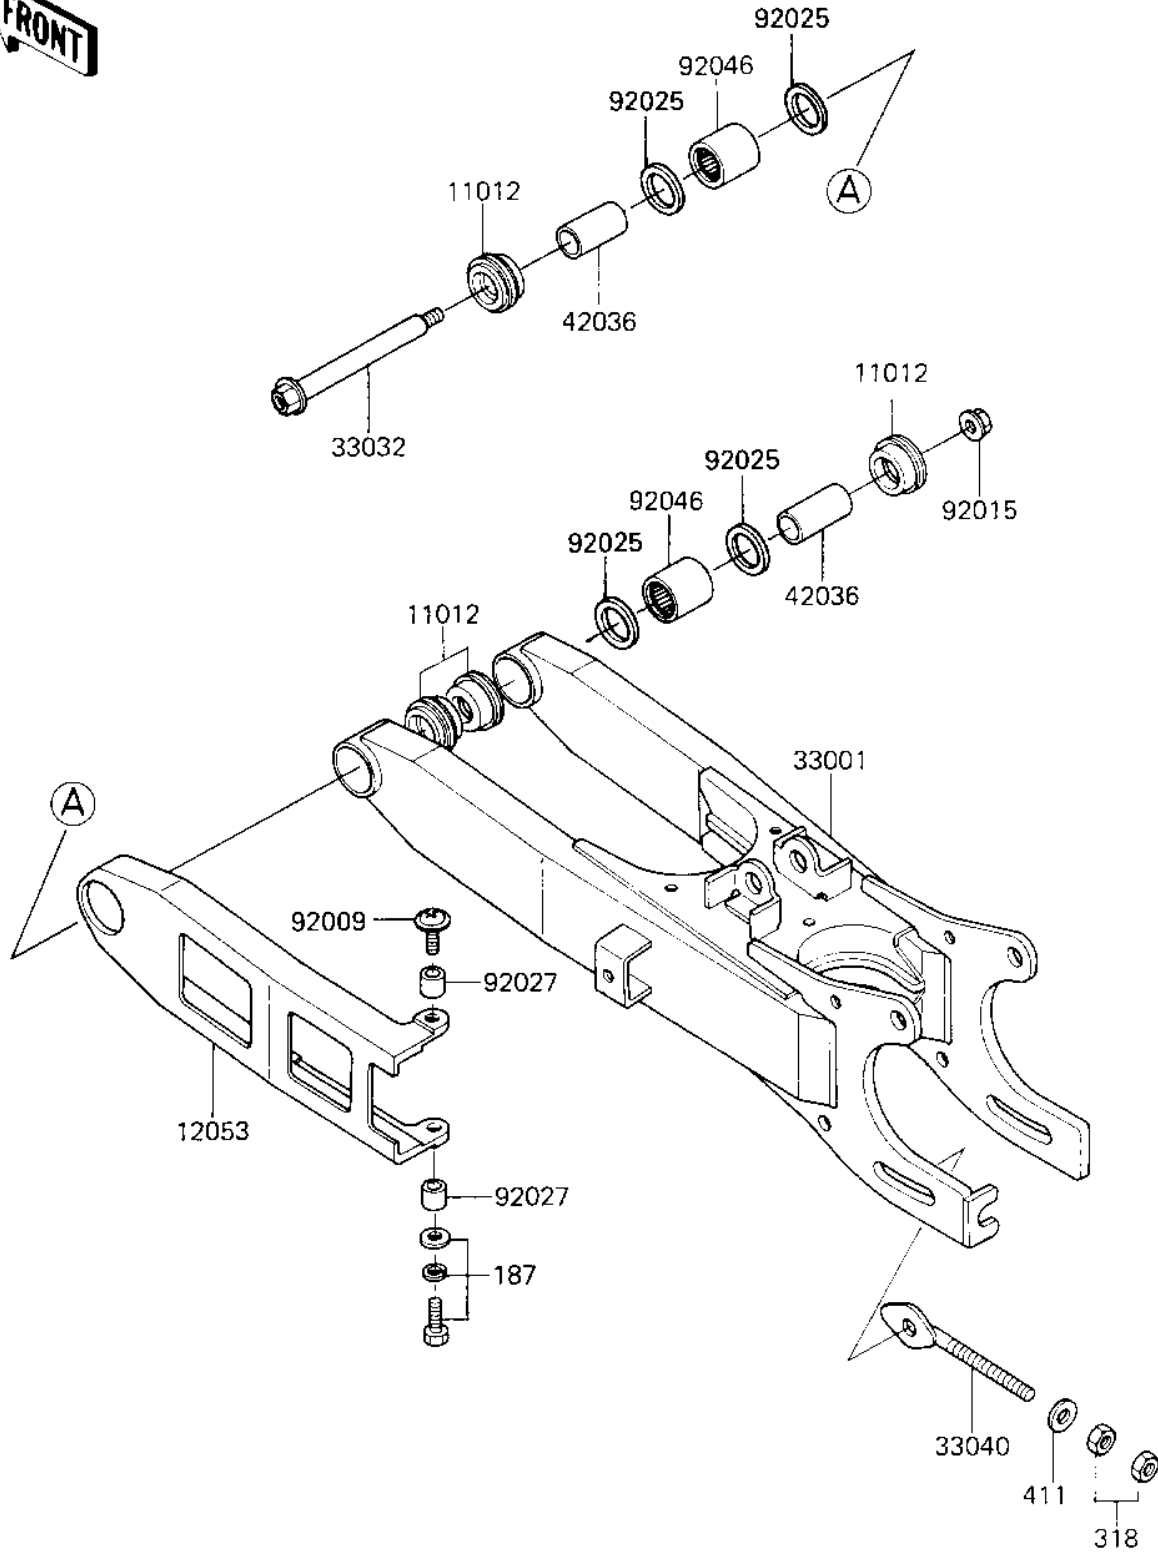

1984 Tecate PARTS DIAGRAM

SWING ARM ('84 A1)

F2140-0196

1984 Tecate PARTS LIST

SWING ARM ('84 A1)

ITEM NAME	PART NUMBER	QUANTITY
CAP,SWING ARM (Ref # 11012)	11012-1259	4
GUIDE-CHAIN,BLACK (Ref # 12053)	12053-4003	1
SWING ARM (Ref # 33001)	33001-4007-8T	1
SHAFT-SWING ARM (Ref # 33032)	33032-1042	1
ADJUSTER-CHAIN (Ref # 33040)	33040-4006	1
SLEEVE,SWING ARM (Ref # 42036)	42036-1064	2
SCREW,6X14 (Ref # 92009)	92009-1287	1
NUT,14MM (Ref # 92015)	92015-1407	1
SHIM,SWING ARM (Ref # 92025)	92025-1116	4
COLLAR (Ref # 92027)	92027-164	2
BRG,NEEDLE,HMK2030 (Ref # 92046)	92046-1031	2
BOLT-UPSET-WSP (Ref # 187)	187B0620	1
NUT 8MM (Ref # 318)	318G0800	2
WASHER PLAIN 8MM (Ref # 411)	411B0800	1