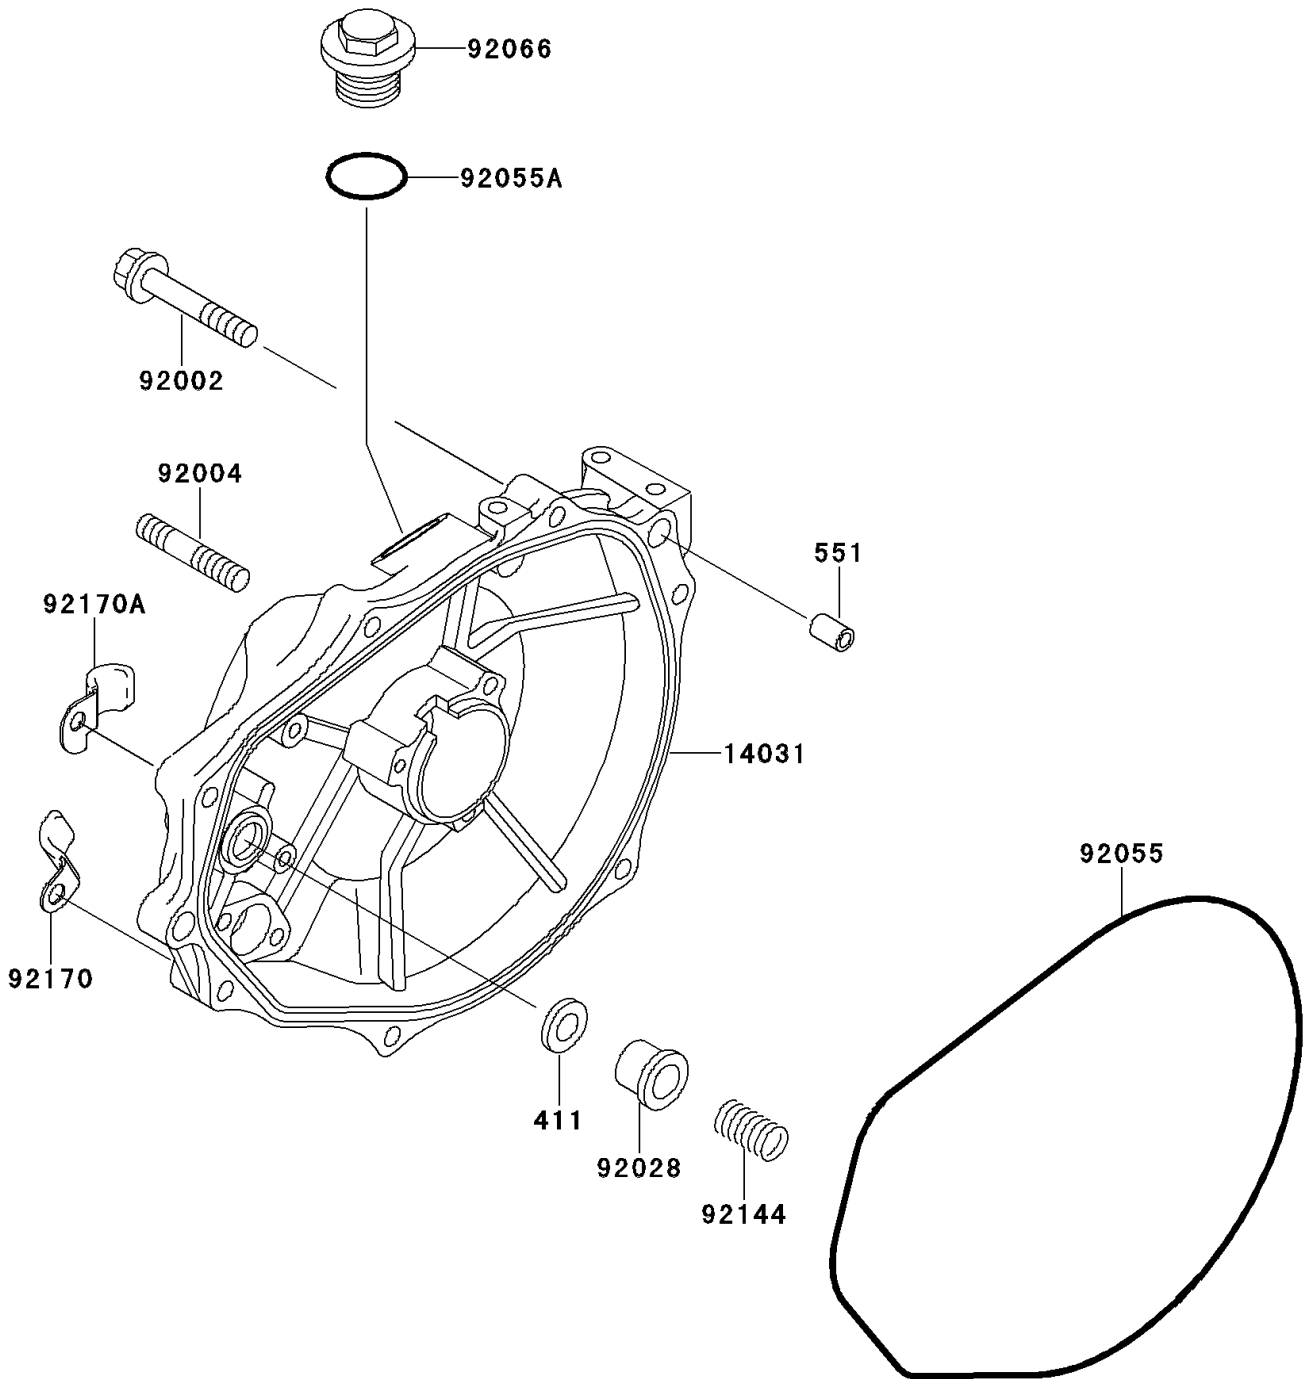

1996 Super Sport XI PARTS DIAGRAM

Engine Cover(s)

E1431

1996 Super Sport XI PARTS LIST

Engine Cover(s)

ITEM NAME	PART NUMBER	QUANTITY
WASHER-PLAIN,5MM (Ref # 411)	411S0500	1
PIN-DOWEL (Ref # 551)	551R0812	2
COVER-GENERATOR (Ref # 14031)	14031-3721	1
BOLT,6X30 (Ref # 92002)	92002-3726	7
STUD (Ref # 92004)	92004-3710	2
BUSHING (Ref # 92028)	92028-3718	1
RING-O,GENERATOR COVER (Ref # 92055)	92055-3712	1
RING-O (Ref # 92055A)	92055-515	1
PLUG (Ref # 92066)	92066-3739	1
SPRING (Ref # 92144)	92144-3728	1
CLAMP (Ref # 92170)	92170-3735	1
CLAMP (Ref # 92170A)	92170-3736	1