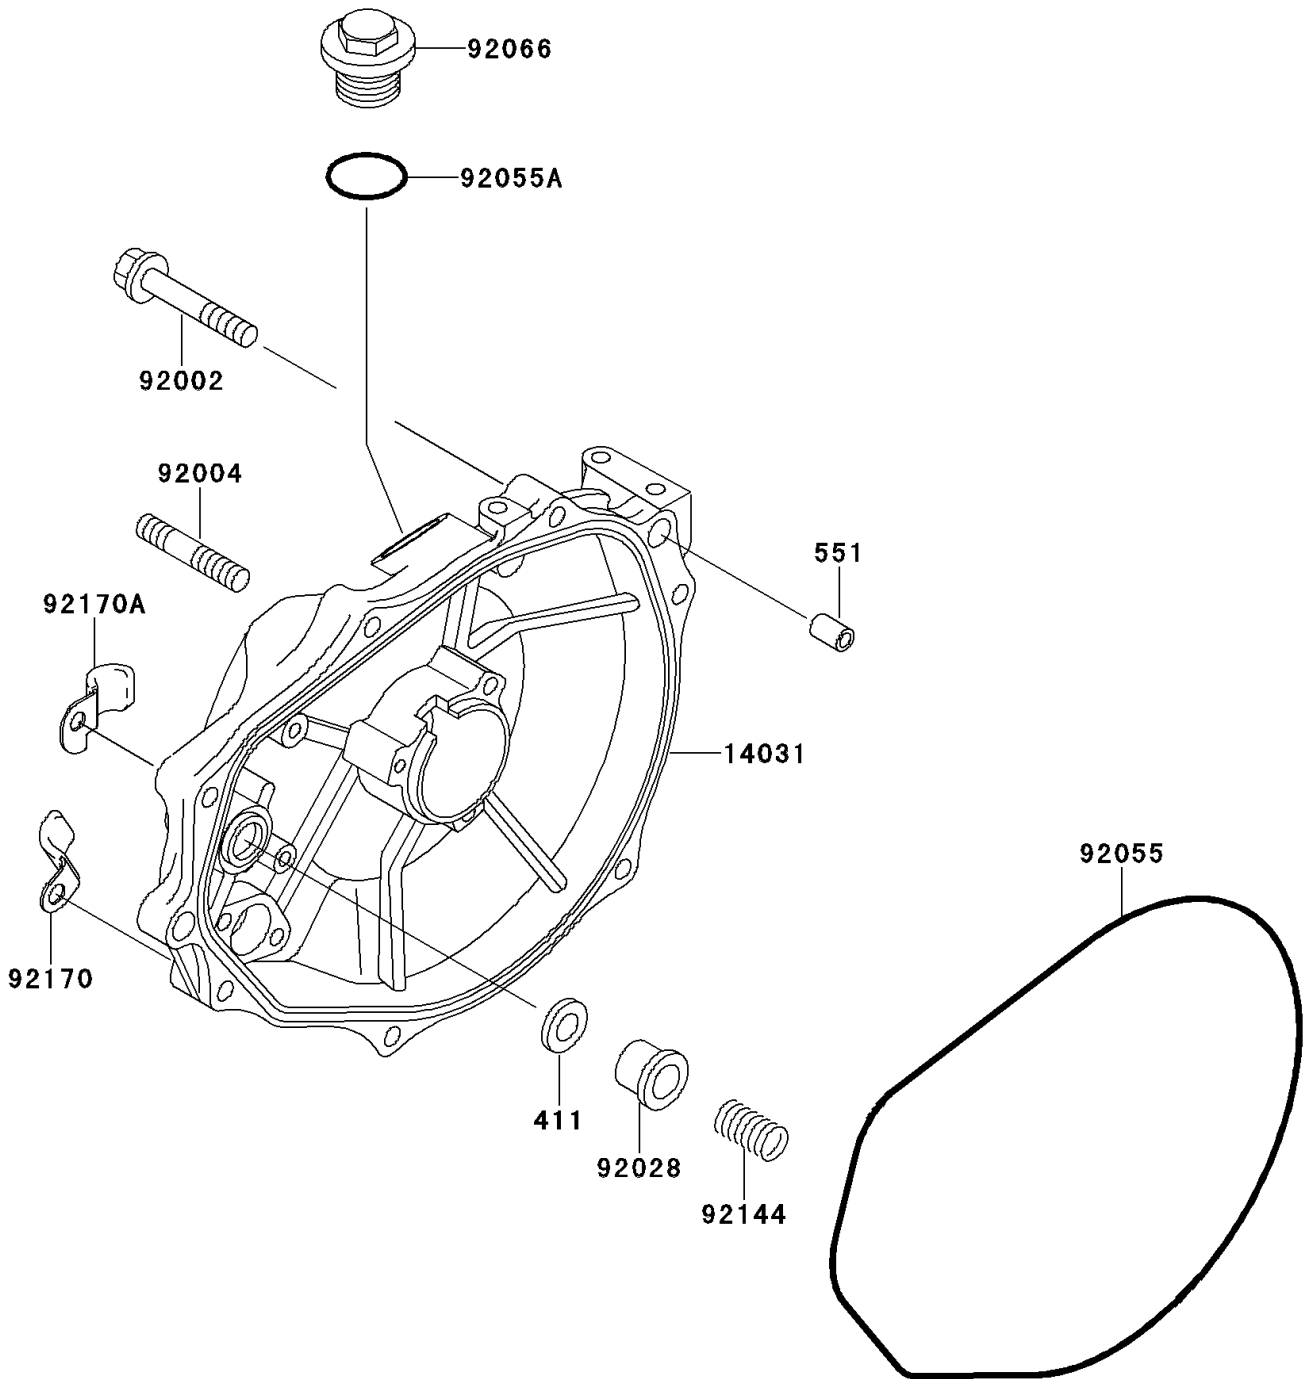

1997 Super Sport XI PARTS DIAGRAM

Engine Cover(s)

E1431

1997 Super Sport XI PARTS LIST

Engine Cover(s)

ITEM NAME	PART NUMBER	QUANTITY
WASHER-PLAIN,5MM (Ref # 411)	411S0500	1
PIN-DOWEL (Ref # 551)	551R0812	2
COVER-GENERATOR (Ref # 14031)	14031-3721	1
BOLT,6X30 (Ref # 92002)	92002-3726	7
STUD (Ref # 92004)	92004-3710	2
BUSHING (Ref # 92028)	92028-3718	1
RING-O,GENERATOR COVER (Ref # 92055)	92055-3712	1
RING-O (Ref # 92055A)	92055-515	1
PLUG (Ref # 92066)	92066-3739	1
SPRING (Ref # 92144)	92144-3728	1
CLAMP (Ref # 92170)	92170-3735	1
CLAMP (Ref # 92170A)	92170-3736	1