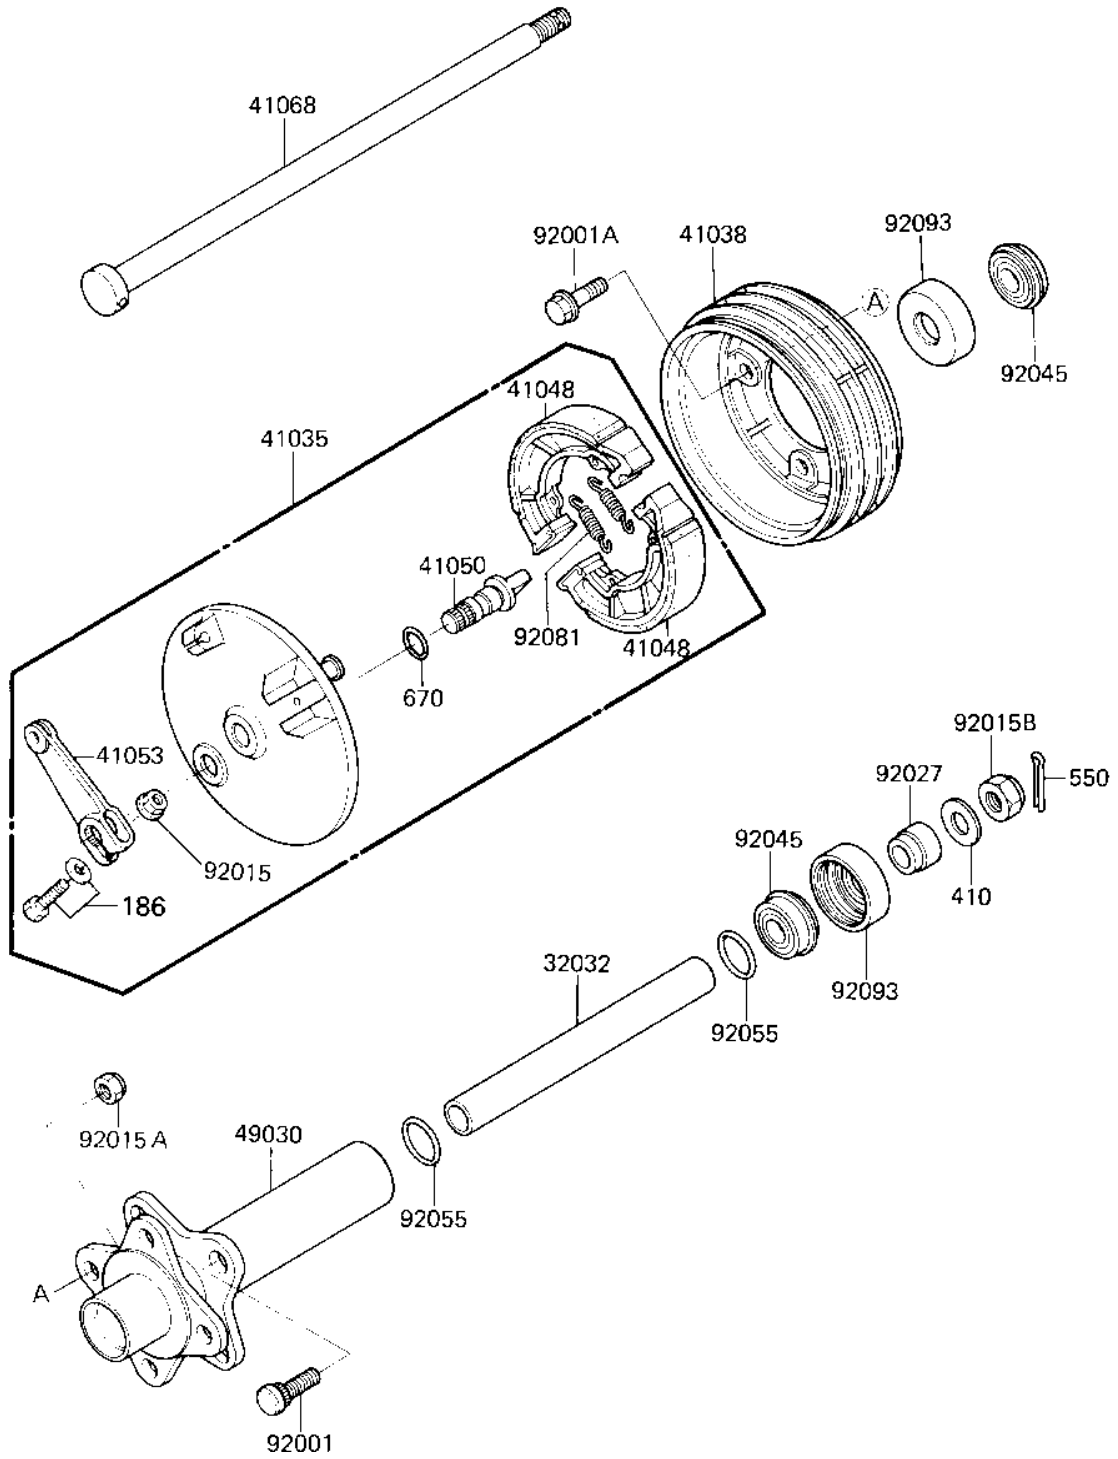

1984 Tecate PARTS DIAGRAM

FRONT HUB/BRAKE ('84 A1)

F2230-0102

1984 Tecate PARTS LIST

FRONT HUB/BRAKE ('84 A1)

ITEM NAME	PART NUMBER	QUANTITY
COLLAR (Ref # 32032)	32032-4118	1
PANEL-ASSY-BRAKE,FR (Ref # 41035)	41035-4011	1
DRUM,FR (Ref # 41038)	41038-4016	1
SHOE-BRAKE (Ref # 41048)	41048-1068	2
CAM SHAFT,BRAKE (Ref # 41050)	41050-1002	1
LEVER-BRAKE CAM (Ref # 41053)	41053-4003	1
AXLE,17X405 (Ref # 41068)	41068-4019	1
HUB,FRONT (Ref # 49030)	49030-4010	1
BOLT,LUG (Ref # 92001)	92001-4006	4
BOLT,FLANGED,10X22 (Ref # 92001A)	92001-4034	4
NUT-6MM (Ref # 92015)	92015-1078	1
NUT,10MM (Ref # 92015A)	92015-1429	4
NUT-SELF LOCKING (Ref # 92015B)	92019-012	1
COLLAR,FRONT AXLE,L=2 (Ref # 92027)	92027-4032	1
BEARING-BALL,#6203 ZN (Ref # 92045)	92045-4006	2
RING-O (Ref # 92055)	92055-4001	2
SPRING-BRAKE SHOE (Ref # 92081)	42020-004	2
SEAL (Ref # 92093)	92093-4007	2
BOLT-UPSET-WP (Ref # 186)	186G0635	1
WASHER PLAIN 16MM (Ref # 410)	410B1600	1
PIN,COTTER (Ref # 550)	550D3230	1
"O" RING,15MM (Ref # 670)	670B2015	1