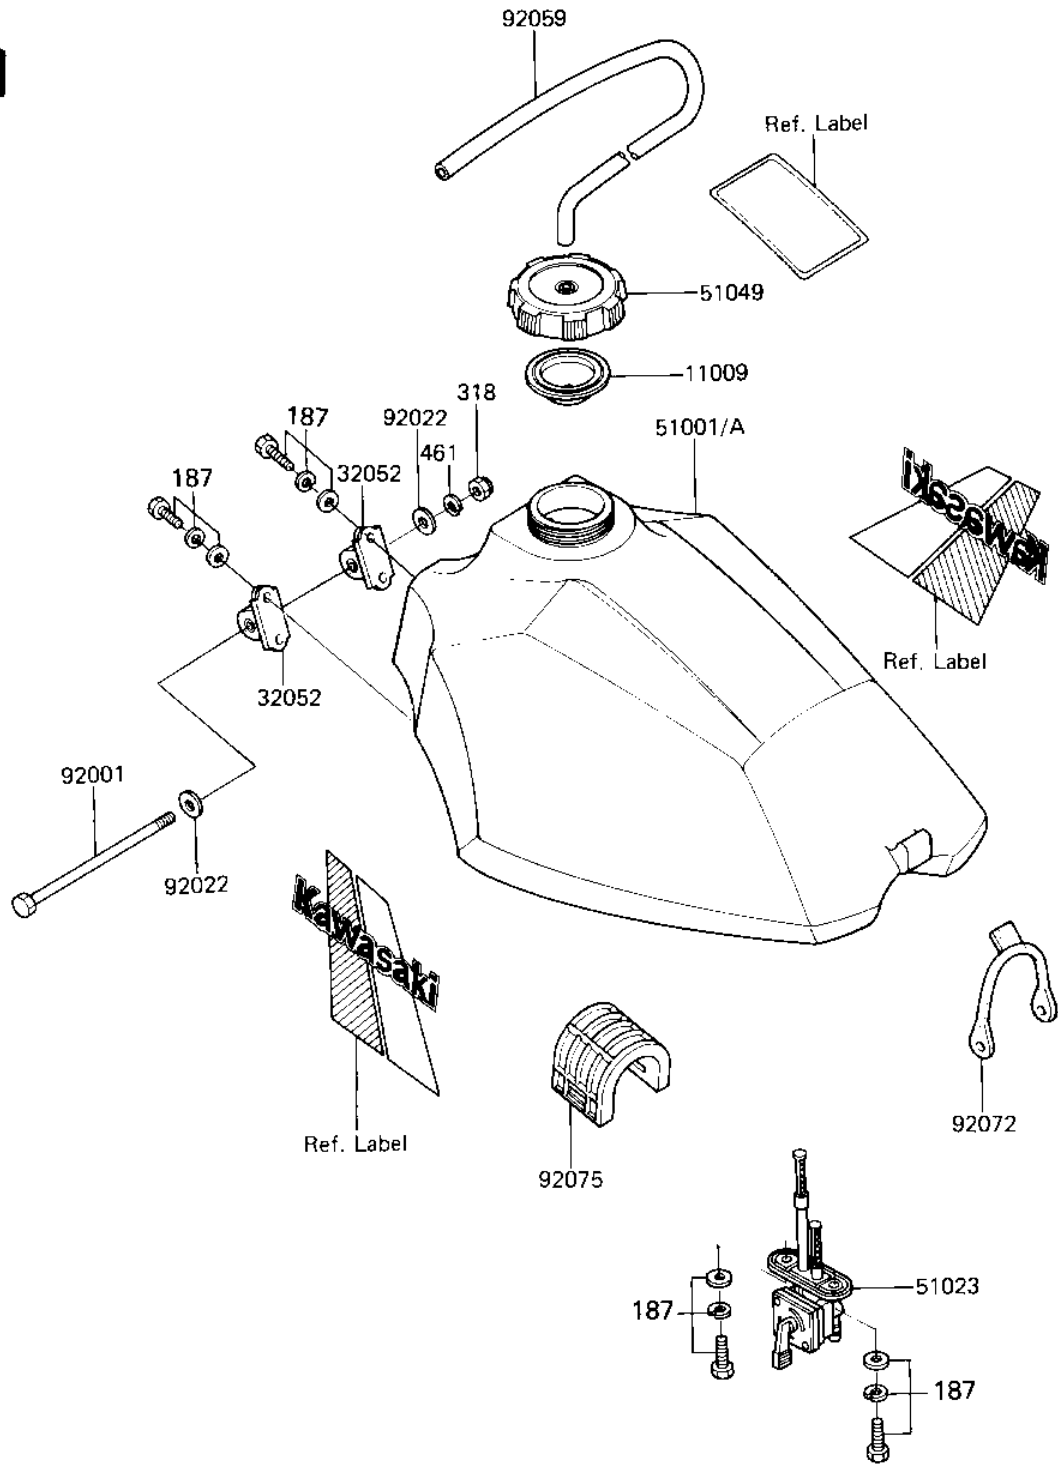

1984 Tecate PARTS DIAGRAM

FUEL TANK ('84 A1)

F2410-0247

1984 Tecate PARTS LIST

FUEL TANK ('84 A1)

ITEM NAME	PART NUMBER	QUANTITY
GASKET,FUEL TANK CAP (Ref # 11009)	11009-4001	1
BRACKET-TANK (Ref # 32052)	32052-4011	2
TANK-FUEL,L.GREEN (Ref # 51001)	51001-4007-6W	1
TANK-FUEL,W.F.RED (Ref # 51001A)	51001-4007-8S	1
TAP-ASSY (Ref # 51023)	51023-1045	1
CAP-TANK,FUEL (Ref # 51049)	51049-1060	1
BOLT,8X186 (Ref # 92001)	92001-4031	1
WASHER,8.5X20X1.6 (Ref # 92022)	92022-1561	2
TUBE,5X7X500 (Ref # 92059)	92059-4001	1
BAND,FUEL TANK (Ref # 92072)	92072-042	1
DAMPER,FUEL TANK (Ref # 92075)	92075-4036	1
BOLT-UPSET-WSP (Ref # 187)	187B0616	6
NUT 8MM (Ref # 318)	318B0800	1
WASHER SPRING 8MM (Ref # 461)	461F0800	1