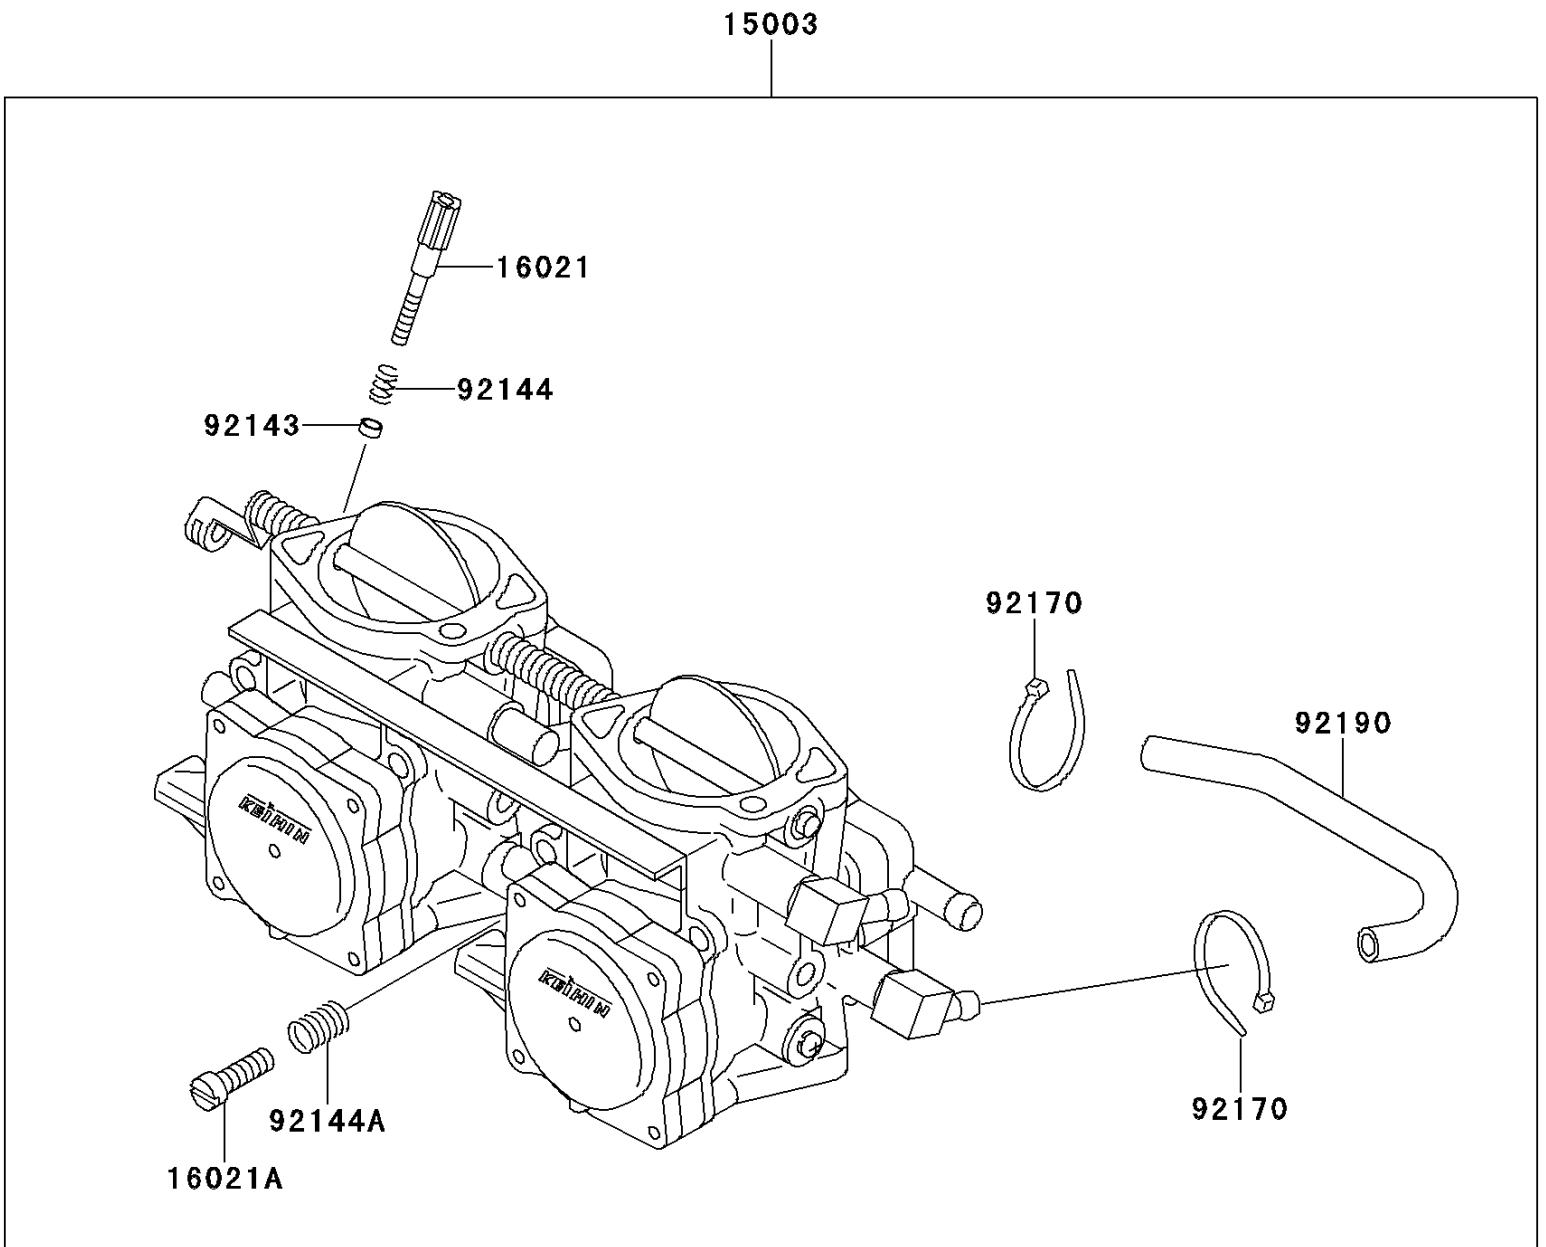

1996 Super Sport XI PARTS DIAGRAM

Carburetor

E1611

1996 Super Sport XI PARTS LIST

Carburetor

ITEM NAME	PART NUMBER	QUANTITY
CARBURETOR-ASSY (Ref # 15003)	15003-3708	1
SCREW-THROTTLE STOP (Ref # 16021)	16021-3702	1
SCREW-THROTTLE STOP (Ref # 16021A)	16021-3704	1
COLLAR,THROTTLE STOP SCREW (Ref # 92143)	92143-3709	1
SPRING,THROTTLE STOP SCREW (Ref # 92144)	92144-3706	1
SPRING,THROTTLE STOP SCREW (Ref # 92144A)	92144-3745	1
CLAMP,TUBE (Ref # 92170)	92170-3740	2
TUBE,5.3X10.5X180 (Ref # 92190)	92190-3910	1