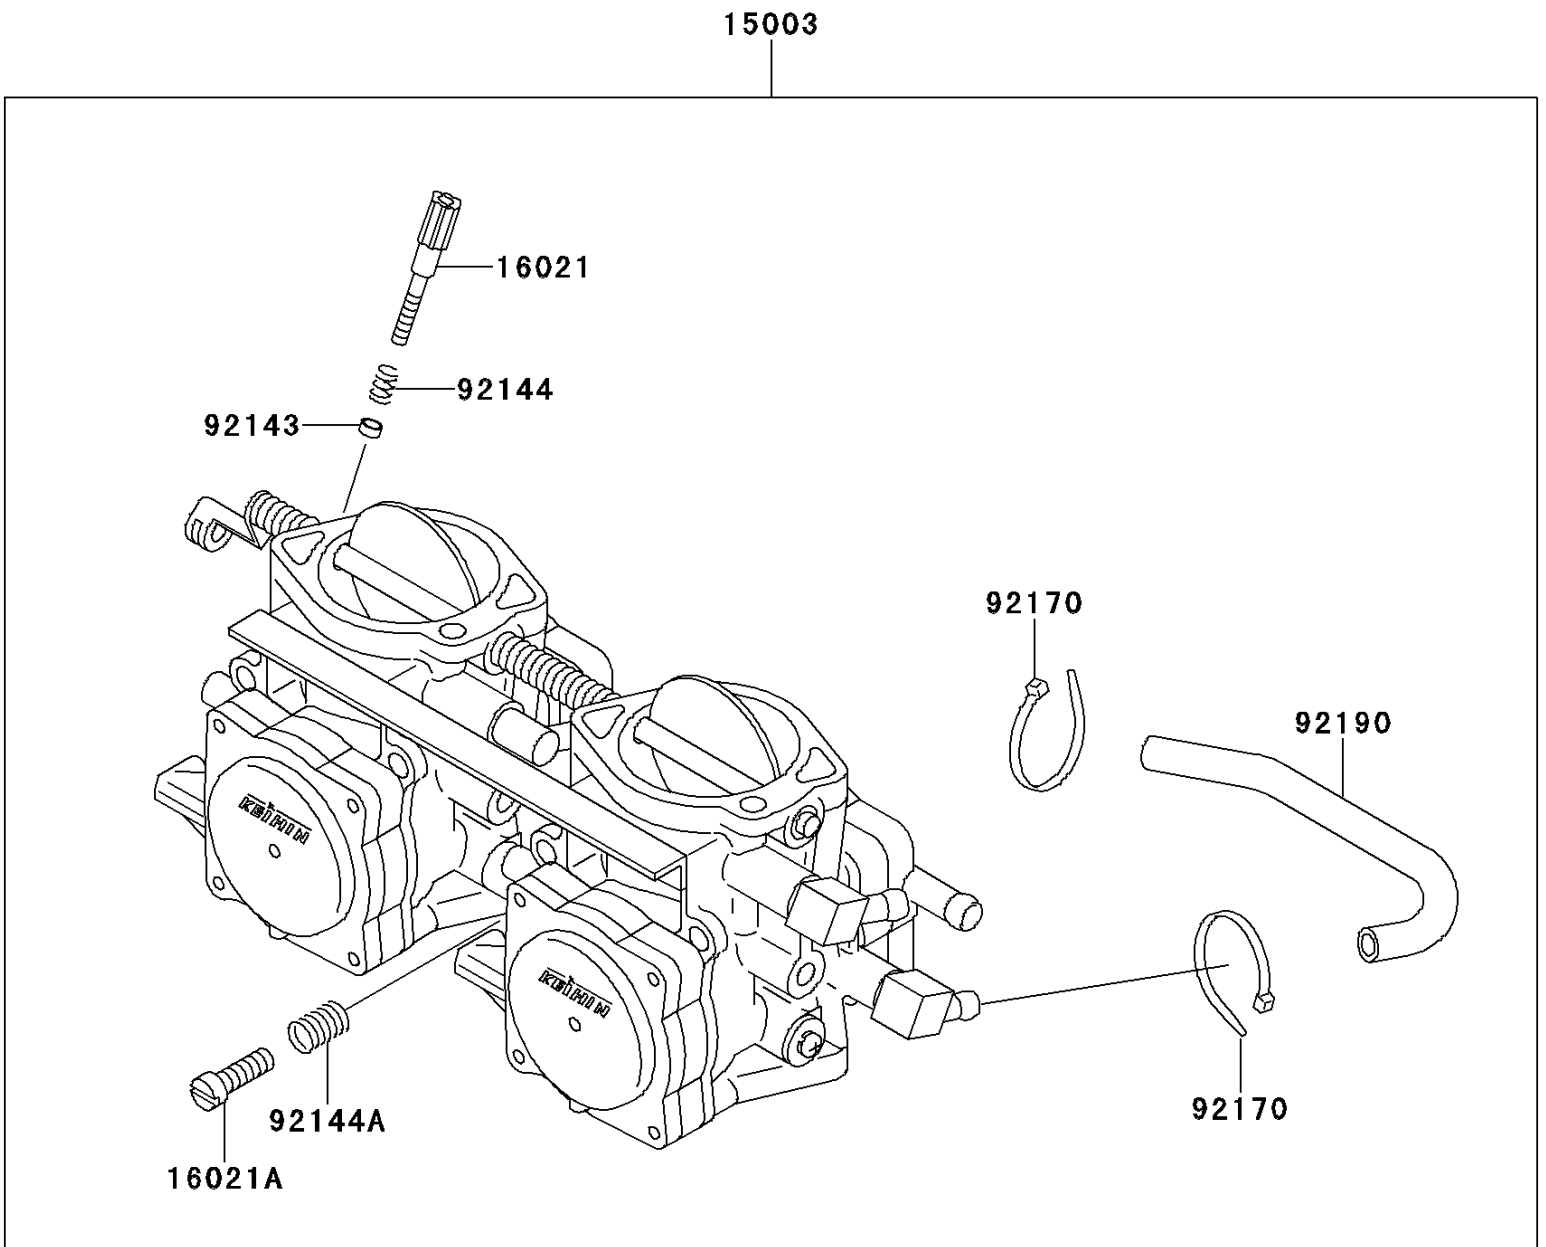

1997 Super Sport XI PARTS DIAGRAM

Carburetor

E1611

1997 Super Sport XI PARTS LIST

Carburetor

ITEM NAME	PART NUMBER	QUANTITY
CARBURETOR-ASSY (Ref # 15003)	15003-3708	1
SCREW-THROTTLE STOP (Ref # 16021)	16021-3702	1
SCREW-THROTTLE STOP (Ref # 16021A)	16021-3704	1
COLLAR,THROTTLE STOP SCREW (Ref # 92143)	92143-3709	1
SPRING,THROTTLE STOP SCREW (Ref # 92144)	92144-3706	1
SPRING,THROTTLE STOP SCREW (Ref # 92144A)	92144-3745	1
CLAMP,TUBE (Ref # 92170)	92170-3740	2
TUBE,5.3X10.5X180 (Ref # 92190)	92190-3910	1