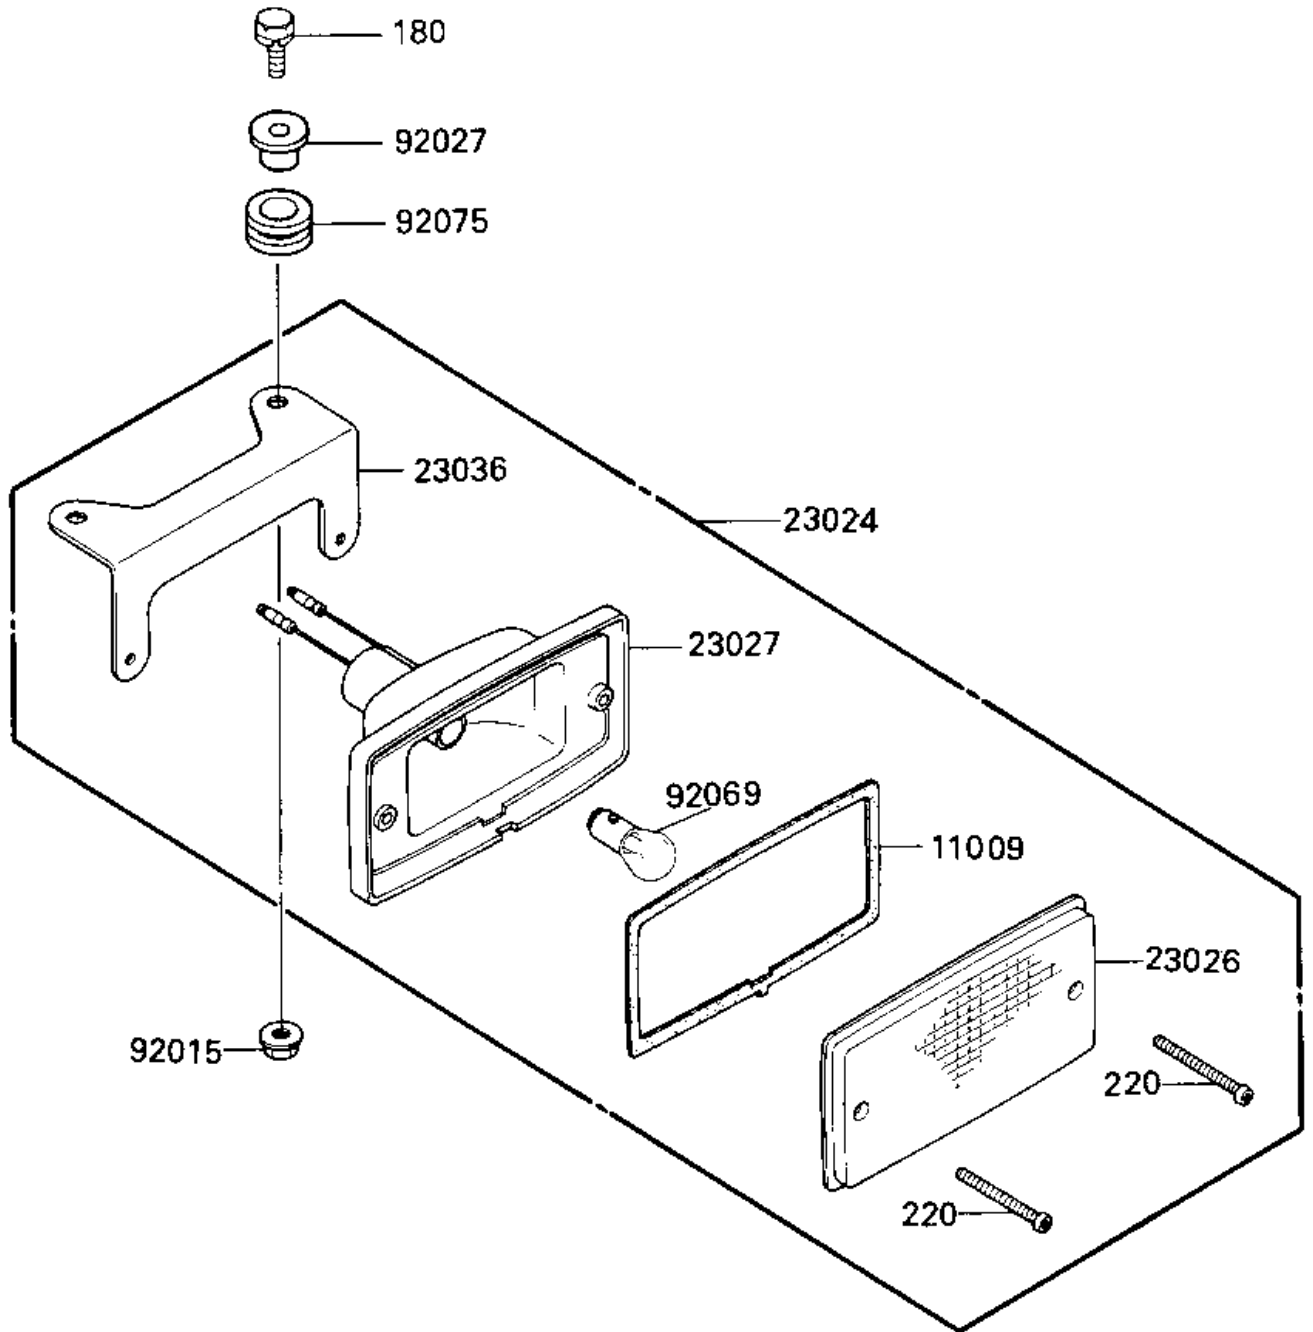

1984 Tecate PARTS DIAGRAM

TAILLIGHT ('84 A1)

F 2720-0201

1984 Tecate PARTS LIST

TAILLIGHT ('84 A1)

ITEM NAME	PART NUMBER	QUANTITY
GASKET (Ref # 11009)	11009-4004	1
LAMP-ASSY-TAIL (Ref # 23024)	23024-4002	1
LENS,TAIL LAMP (Ref # 23026)	23026-4003	1
BODY-COMP-TAIL LAMP (Ref # 23027)	23027-4001	1
BRACKET-TAIL LAMP (Ref # 23036)	23036-4004	1
NUT-6MM (Ref # 92015)	92015-1078	2
COLLAR (Ref # 92027)	92027-1045	2
BULB,12V 4CP (Ref # 92069)	92069-1012	1
DAMPER RUBBER (Ref # 92075)	92075-277	2
BOLT-UPSET-WS,6X22 (Ref # 180)	180B0622	2
SCREW-PAN-CROS (Ref # 220)	220B0420	2