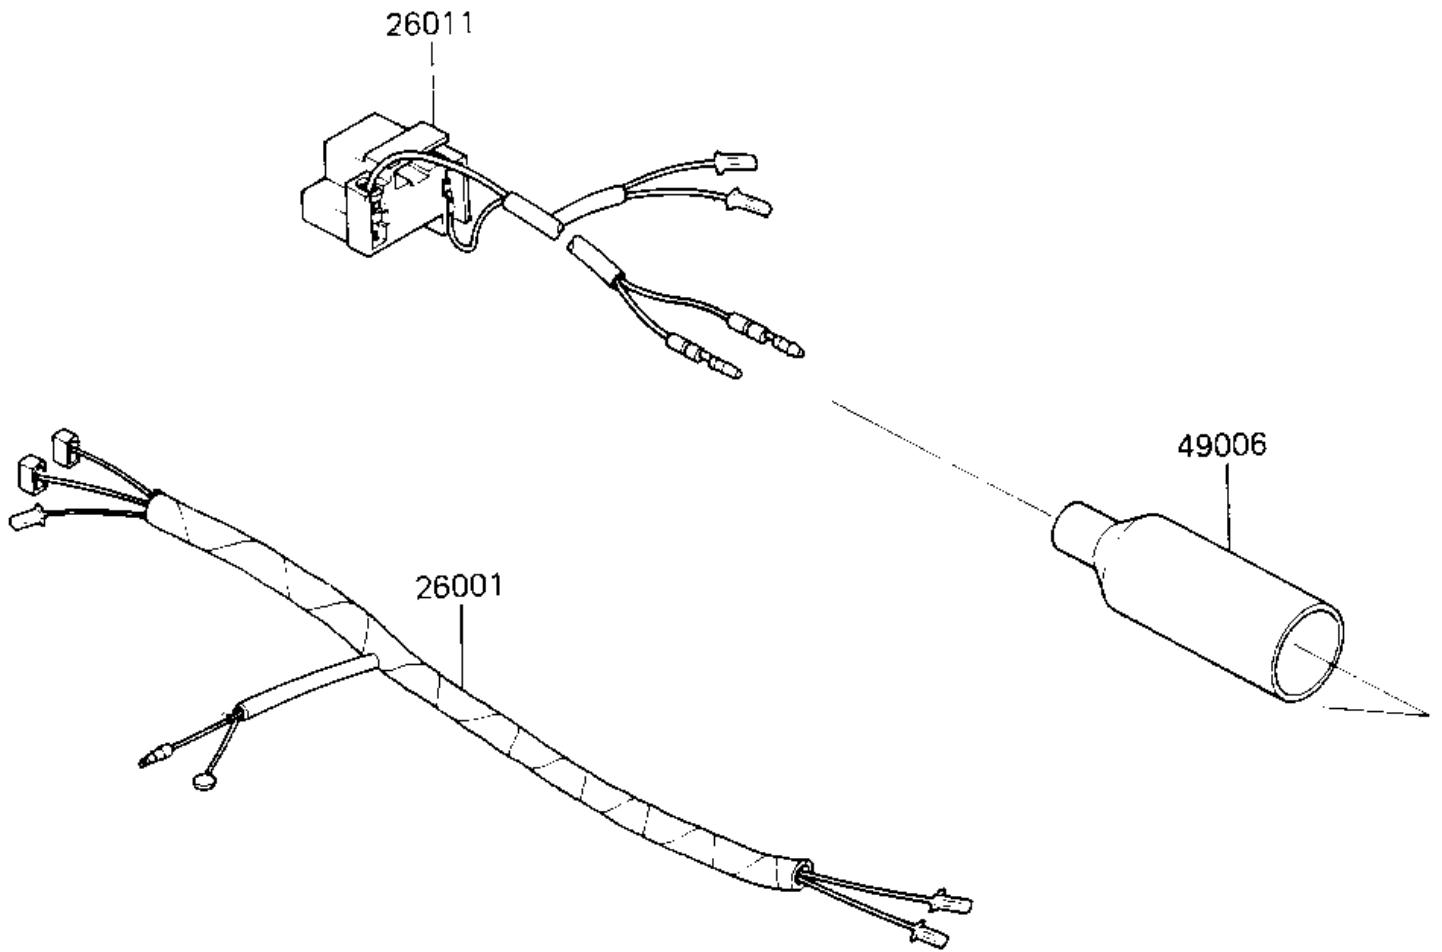

1984 Tecate PARTS DIAGRAM

CHASSIS ELECTRICAL EQUIPMENT ('84 A1)

F2760-0327

1984 Tecate PARTS LIST

CHASSIS ELECTRICAL EQUIPMENT ('84 A1)

ITEM NAME	PART NUMBER	QUANTITY
HARNESS,MAIN (Ref # 26001)	26001-4024	1
WIRE-LEAD,HEAD LAMP (Ref # 26011)	26011-4011	1
BOOT,HARNESS (Ref # 49006)	49006-4007	1