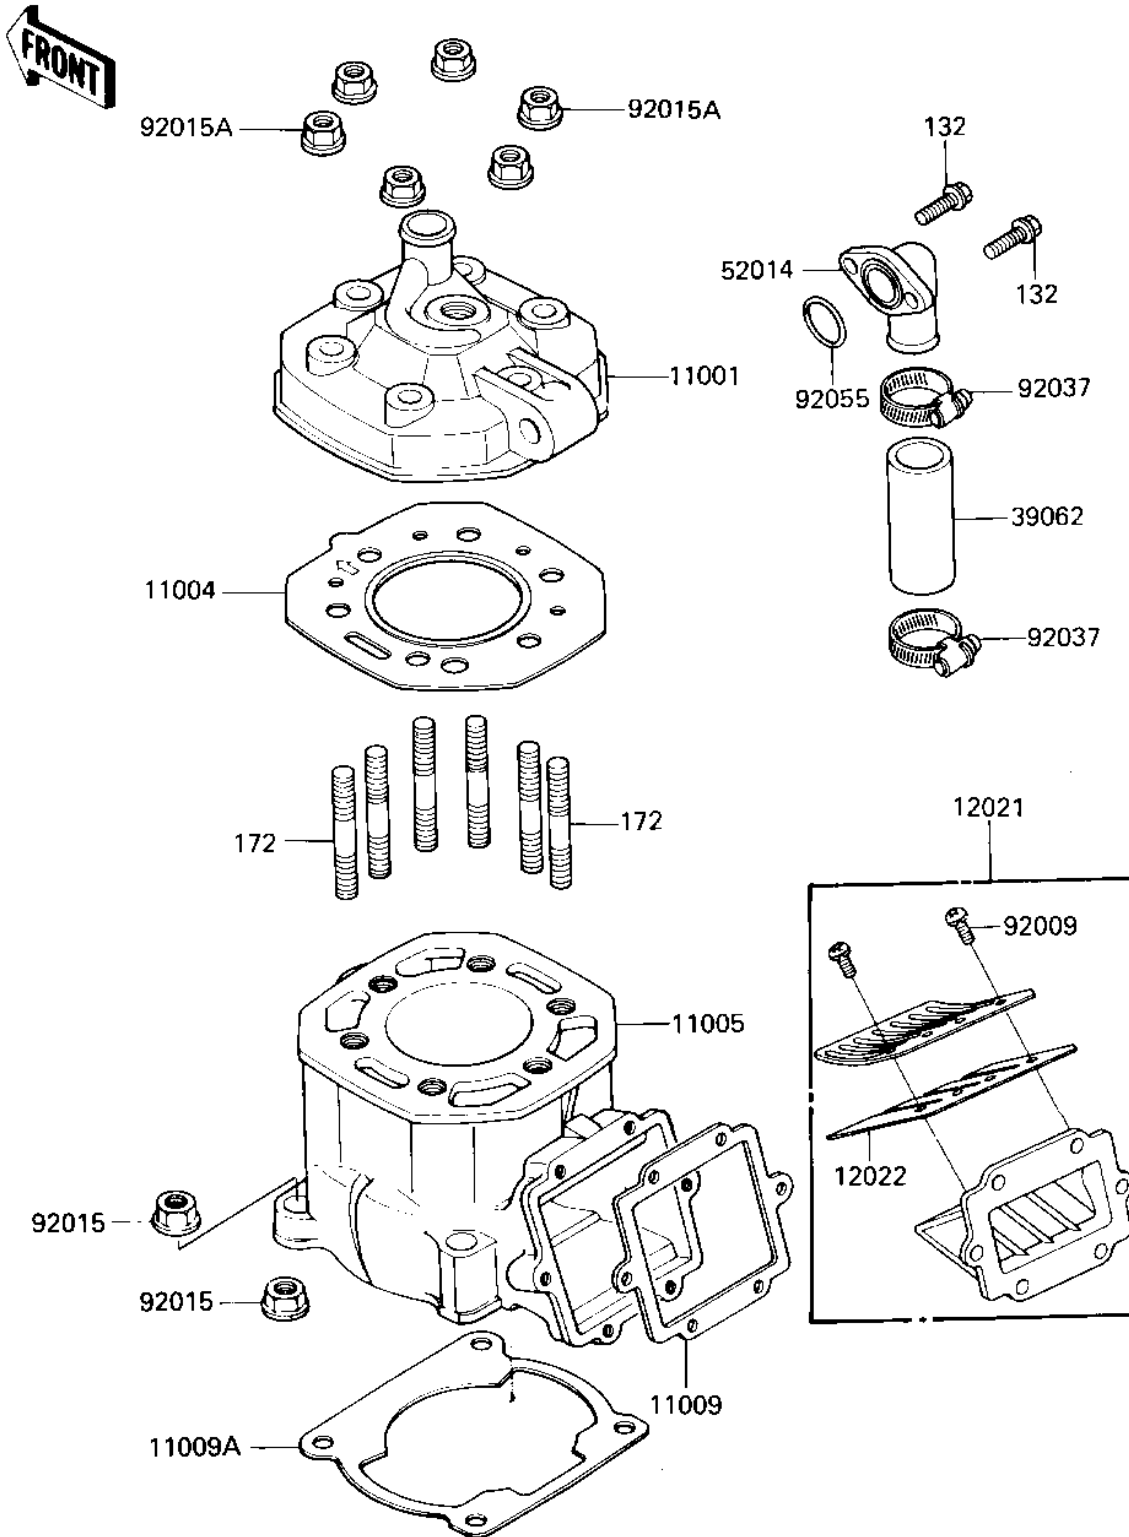

# 1985 Tecate PARTS DIAGRAM

CYLINDER HEAD/CYLINDER/REED VALVE ('85 A)

E1110-0014

# 1985 Tecate PARTS LIST

CYLINDER HEAD/CYLINDER/REED VALVE ('85 A)

ITEM NAME	PART NUMBER	QUANTITY
HEAD-CYLINDER (Ref # 11001)	11001-1110	1
GASKET-HEAD,CYLINDER (Ref # 11004)	11004-1057	1
CYLINDER-ENGINE (Ref # 11005)	11005-1393	1
GASKET,REED VALVE (Ref # 11009)	11009-1950	1
GASKET,CYLINDER BASE (Ref # 11009A)	11009-1318	1
VALVE-ASSY-REED (Ref # 12012)	12021-1019	1
VALVE-REED (Ref # 12022)	12022-1017	2
HOSE-COOLING,RADIATOR (Ref # 39062)	39062-1256	1
ELBOW,CYLINDER (Ref # 52014)	52014-1004	1
SCREW,REED VALVE (Ref # 92009)	92009-1014	8
NUT,10MM (Ref # 92015)	92015-1415	4
NUT-8MM (Ref # 92015A)	92015-1143	6
CLAMP,COOLING HOSE (Ref # 92037)	92037-1589	2
"O" RING (Ref # 92055)	92055-055	1
BOLT-FLANGED-SMALL (Ref # 132)	132G0616	2
STUD,8X35 (Ref # 172)	92004-1009	6