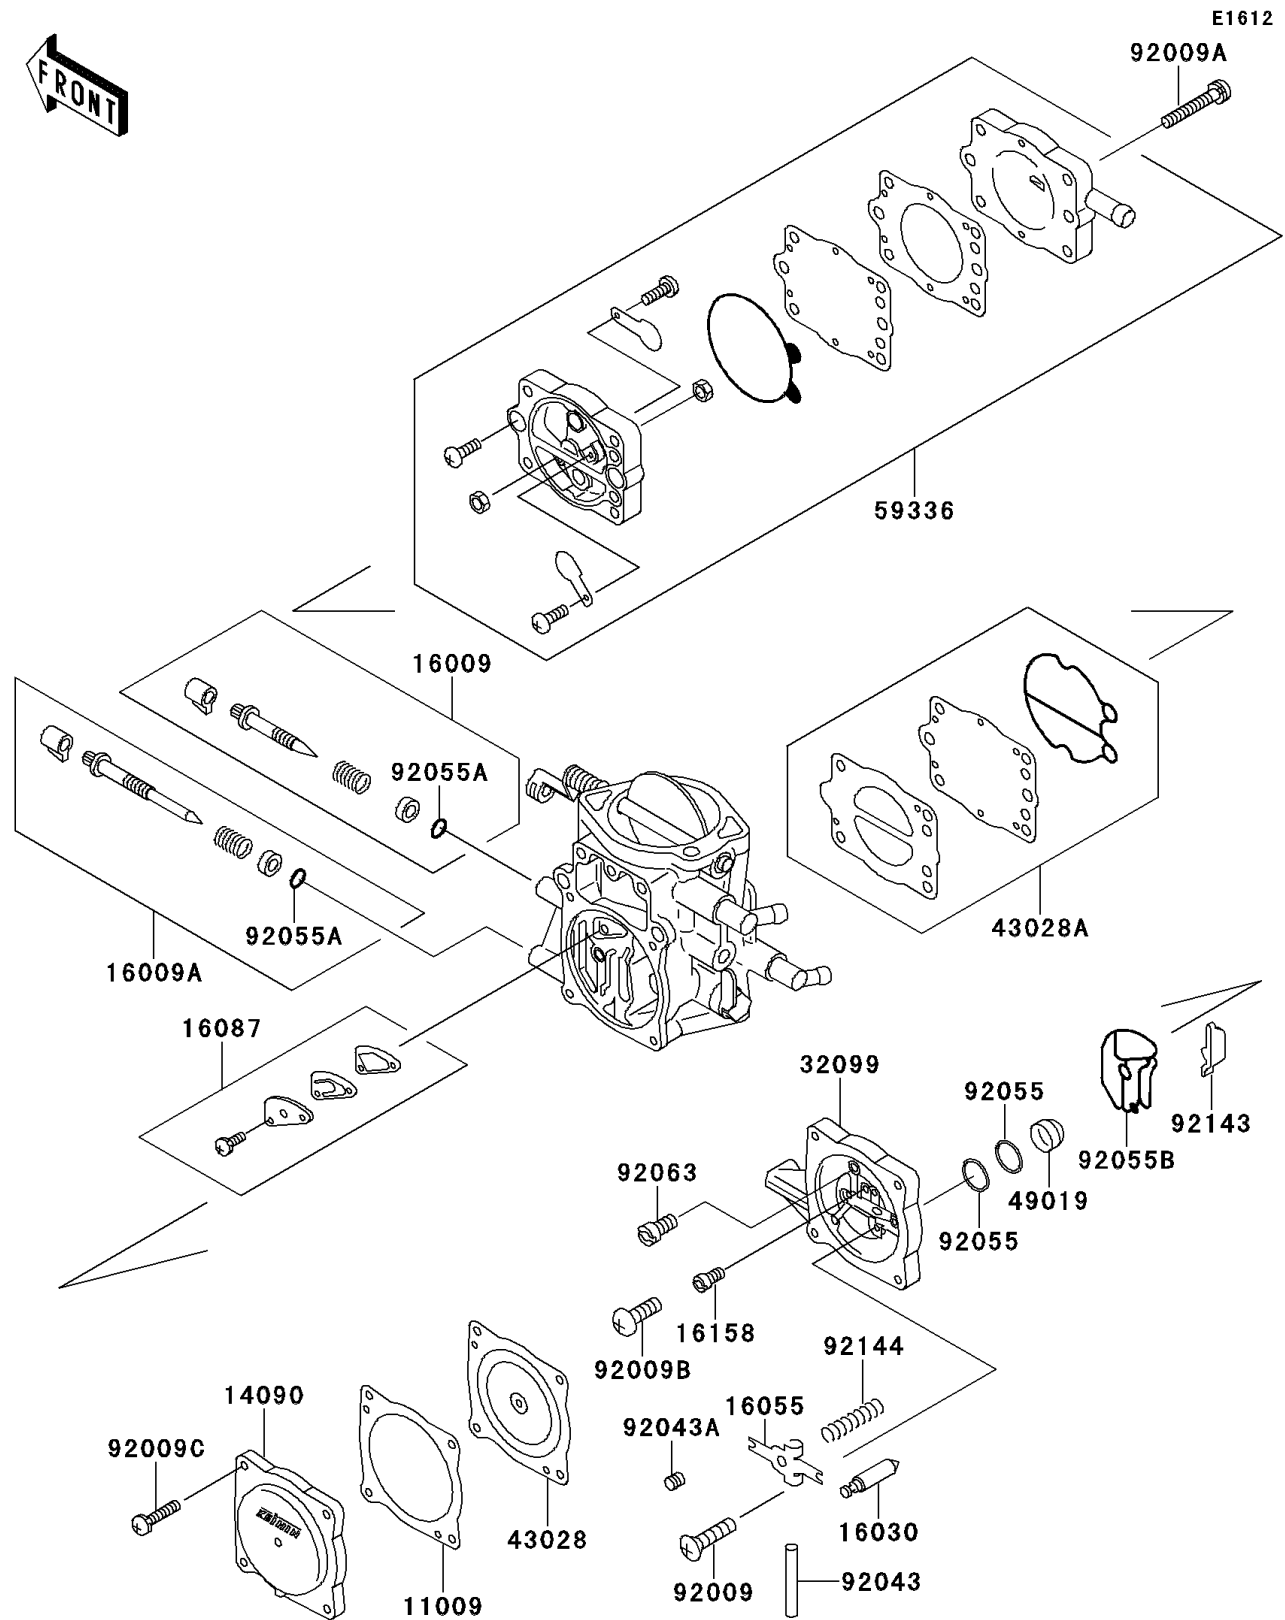

1997 Super Sport XI PARTS DIAGRAM

Carburetor Parts

1997 Super Sport XI PARTS LIST

Carburetor Parts

ITEM NAME	PART NUMBER	QUANTITY
GASKET,DIAPHRAGM (Ref # 11009)	11009-3730	2
COVER,DIAPHRAGM (Ref # 14090)	14090-3702	2
NEEDLE-JET,MAIN (Ref # 16009)	16009-3711	2
NEEDLE-JET,SLOW (Ref # 16009A)	16009-3715	2
VALVE-FLOAT (Ref # 16030)	16030-3701	2
ARM-FLOAT (Ref # 16055)	16055-3701	2
VALVE-CHECK,MAIN (Ref # 16087)	16087-3705	2
JET-SLOW,#72 (Ref # 16158)	16158-3710	2
CASE,CARBURETOR (Ref # 32099)	32099-3795	2
DIAPHRAGM,CARBURETOR (Ref # 43028)	43028-3704	2
DIAPHRAGM,PUMP (Ref # 43028A)	43028-3706	1
FILTER-FUEL,STRAINER (Ref # 49019)	49019-3707	2
CASE-PUMP (Ref # 59336)	59336-3710	1
SCREW,3X8 (Ref # 92009)	92009-3712	2
SCREW,5X28 (Ref # 92009A)	92009-3783	4
SCREW,4X8 (Ref # 92009B)	92009-3804	2
SCREW,4X18 (Ref # 92009C)	92009-3808	8
PIN,FLOAT (Ref # 92043)	92043-1209	2
PIN,THROTTLE STOP SCREW (Ref # 92043A)	92043-3712	2
RING-O (Ref # 92055)	92055-1246	4
RING-O,ADJUST SCREW (Ref # 92055A)	92055-3713	4
RING-O (Ref # 92055B)	92055-3735	2
JET-MAIN,#135 (Ref # 92063)	92063-3706	2
COLLAR (Ref # 92143)	92143-3727	2
SPRING,FLOAT ARM (Ref # 92144)	92144-3744	2