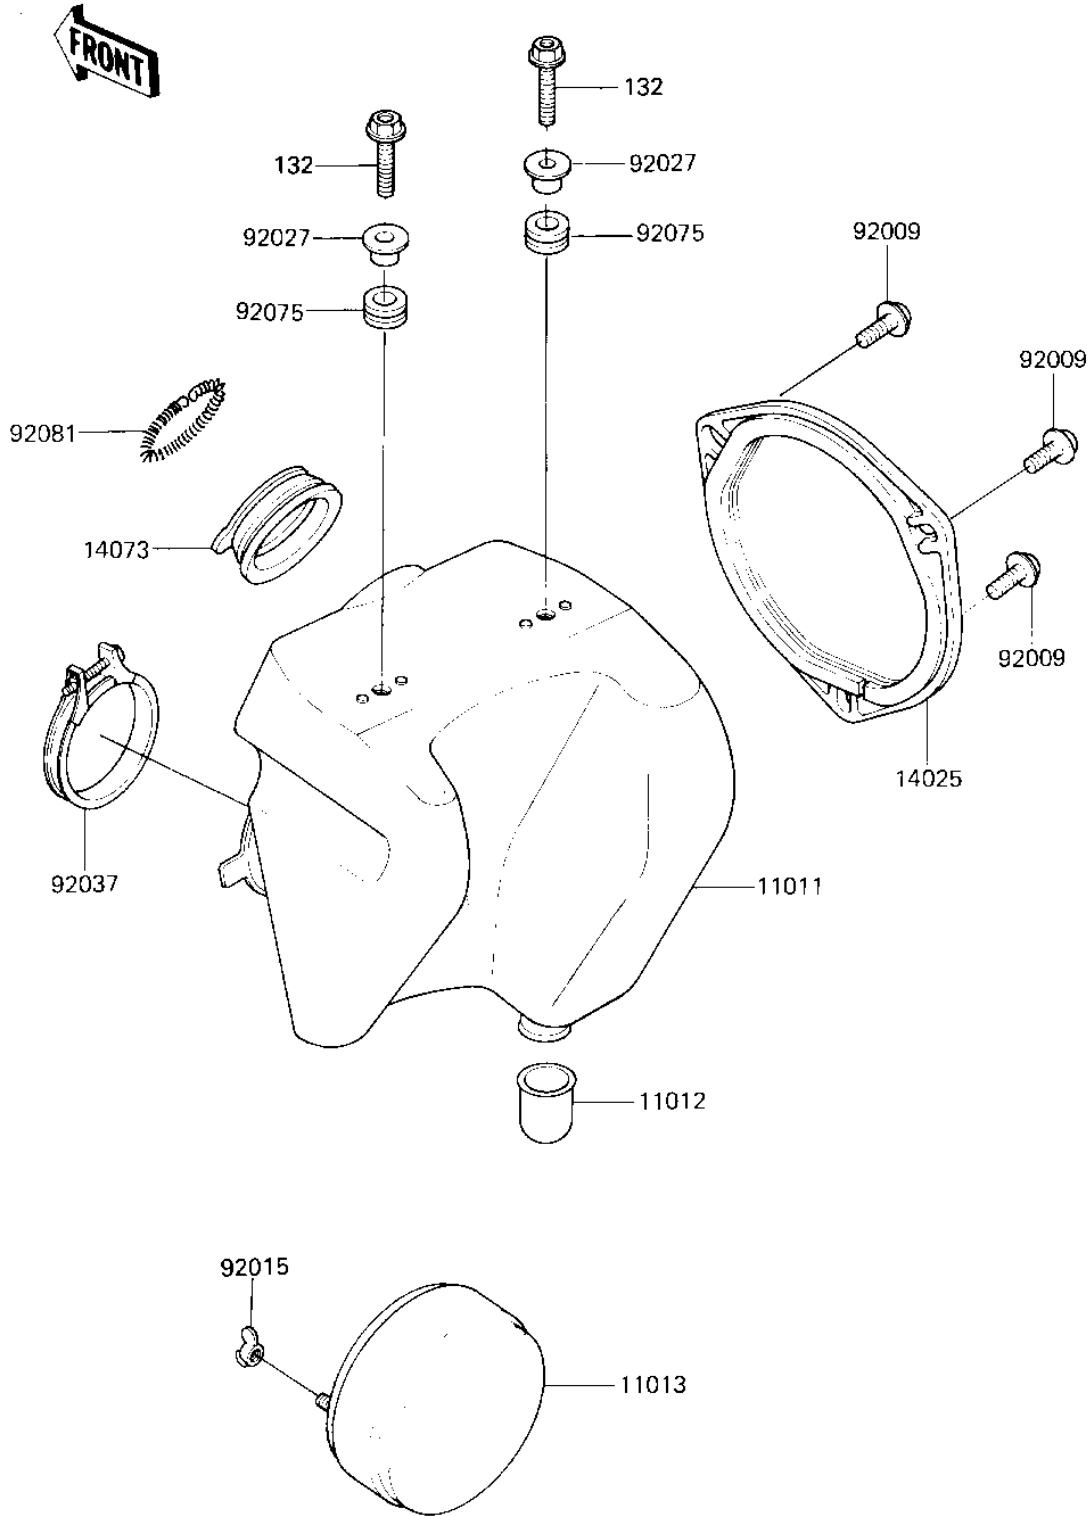

1985 Tecate PARTS DIAGRAM

AIR CLEANER (85 A2)

E:1150 01.52

1985 Tecate PARTS LIST

AIR CLEANER ('85 A2)

ITEM NAME	PART NUMBER	QUANTITY
CASE-AIR FILTER (Ref # 11011)	11011-1139	1
CAP,DRAIN (Ref # 11012)	11012-1308	1
ELEMENT-AIR FILTER (Ref # 11013)	11013-1077	1
COVER,AIR FILTER CASE (Ref # 14025)	14025-1690	1
DUCT,AIR FILTER CASE (Ref # 14073)	14073-1106	1
SCREW,6X18 (Ref # 92009)	92009-1111	3
NUT,AIR CLEANER CAP (Ref # 92015)	92016-062	2
COLLAR (Ref # 92027)	92027-251	2
CLAMP (Ref # 92037)	92037-171	1
DAMPER RUBBER,RR FENR (Ref # 92075)	92075-209	2
SPRING (Ref # 92081)	92081-1177	1
BOLT-FLANGED-SMALL (Ref # 132)	132G0625	2