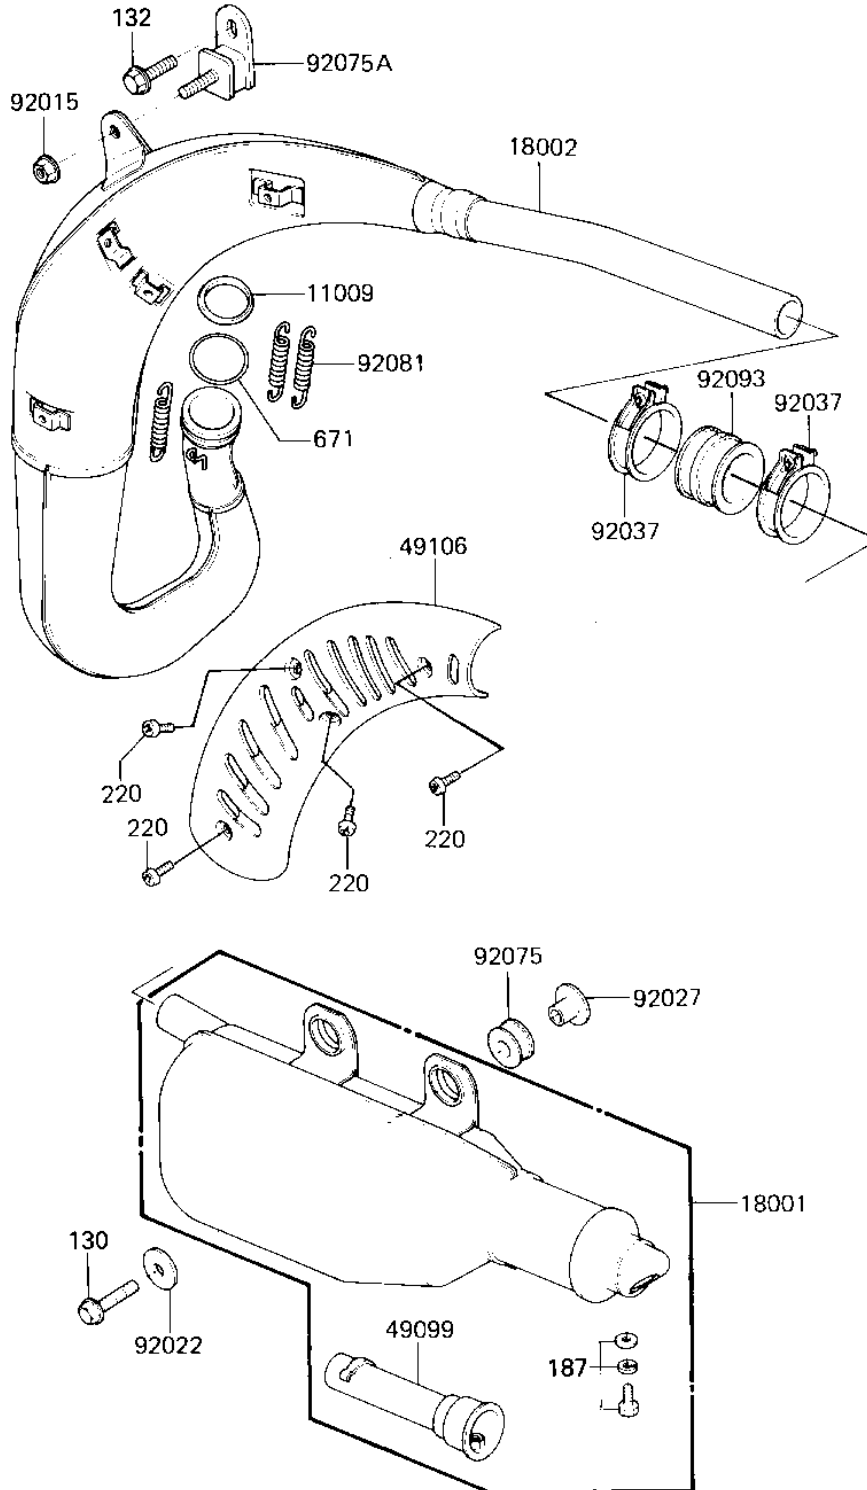

1985 Tecate PARTS DIAGRAM

MUFFLER (85 A2)

E1140-0175

1985 Tecate PARTS LIST

MUFFLER ('85 A2)

ITEM NAME	PART NUMBER	QUANTITY
GASKET,EXHAUST PIPE (Ref # 11009)	11009-1253	1
MUFFLER,F.BLACK (Ref # 18001)	18001-1412	1
BODY-COMP-MUFFLER,BLA (Ref # 18002)	18002-1545	1
BAFFLE-PIPE MUFFLER (Ref # 49099)	49099-1221	1
COVER-MUFFLER (Ref # 49106)	49106-1051	1
NUT-6MM (Ref # 92015)	92015-1078	1
WASHER,PLAIN (Ref # 92022)	92022-298	2
COLLAR,L=16.3 (Ref # 92027)	92027-1672	2
CLAMP,CARBURETOR,40MM (Ref # 92037)	92037-1129	2
DAMPER,MUFFLER (Ref # 92075)	92075-1196	2
DAMPER,MUFFLER (Ref # 92075A)	92075-1891	1
SPRING,MUFFLER CONECT (Ref # 92081)	92081-1526	3
SEAL,MUFFLER (Ref # 92093)	92093-1085	1
BOLT,FLANGED,8X30 (Ref # 130)	130G0830	2
BOLT-FLANGED-SMALL (Ref # 132)	132G0612	1
BOLT 6X12 (Ref # 187)	187B0612	1
SCREW-PAN-CROS,6X8 (Ref # 220)	220C0608	4
O RING,50MM (Ref # 671)	671E2550	1