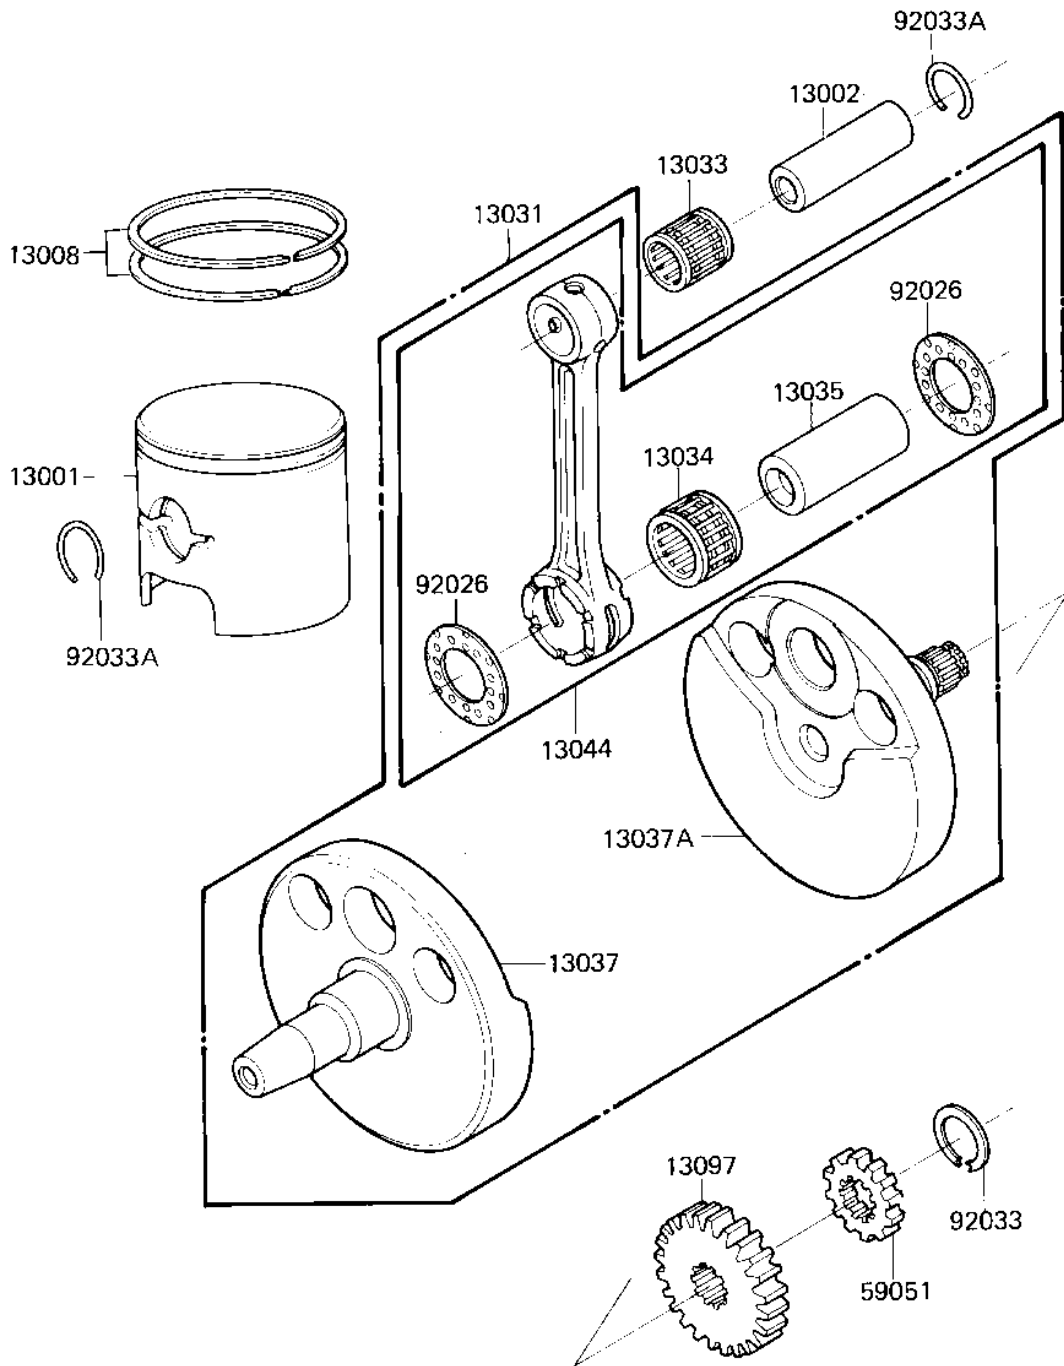

# 1985 Tecate PARTS DIAGRAM

CRANKSHAFT/PISTON ('85 A2)

E1321-0060

# 1985 Tecate PARTS LIST

## CRANKSHAFT/PISTON ('85 A2)

ITEM NAME	PART NUMBER	QUANTITY
PISTON-ENGINE (Ref # 13001)	13001-1191	1
PIN-PISTON (Ref # 13002)	13002-017	1
RING SET,STD (Ref # 13008)	13008-5008	1
CRANKSHAFT-COMP (Ref # 13031)	13031-1189	1
BEARING-SMALL END (Ref # 13033)	13033-1010	1
BEARING-BIG END,H24X3 (Ref # 13034)	13034-1060	1
PIN,CRANK (Ref # 13035)	13035-034	1
CRANKSHAFT (Ref # 13037)	13037-1097	1
CRANKSHAFT,RH (Ref # 13037A)	13037-1158	1
SET-CONNECTING ROD (Ref # 13044)	13044-5042	1
GEAR-PRIMARY SPUR,18T (Ref # 13097)	13097-1084	1
GEAR-SPUR,WATER PUMP, (Ref # 59051)	59051-1049	1
SPACER (Ref # 92026)	92026-1241	2
CIRCLIP,25MM (Ref # 92033)	92033-025	1
CIRCLIP-PISTON PIN (Ref # 92033A)	92036-015	2