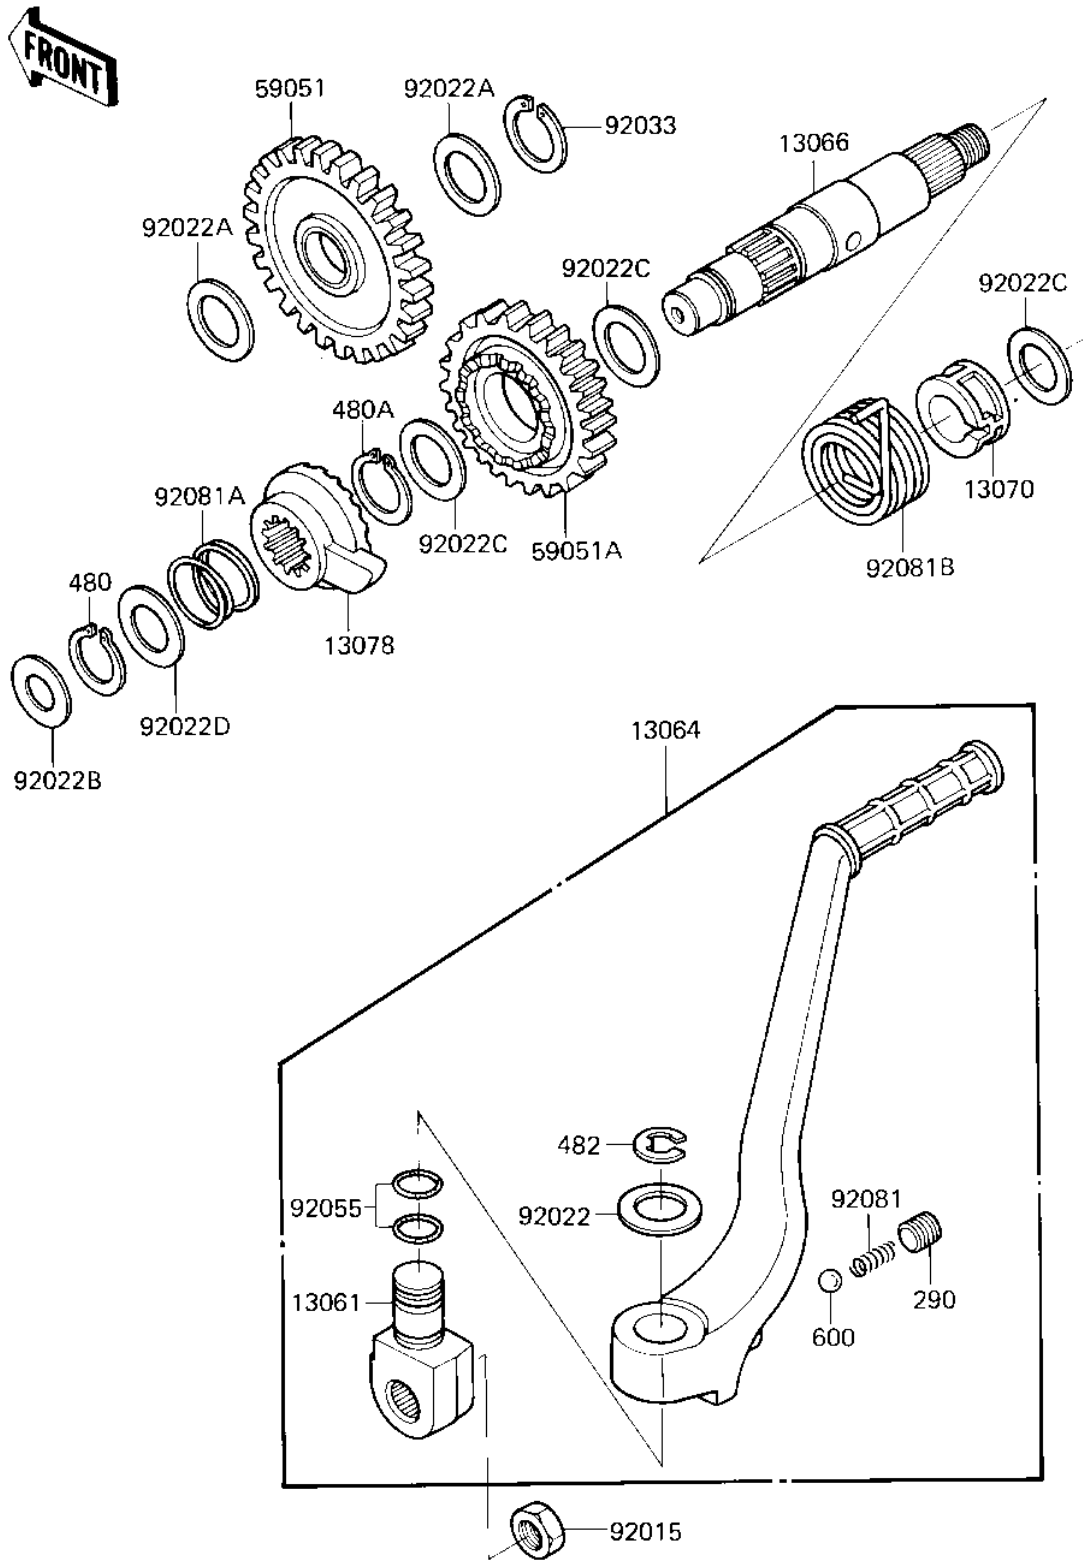

1985 Tecate PARTS DIAGRAM

KICKSTARTER MECHANISM ('85 A2)

1985 Tecate PARTS LIST

KICKSTARTER MECHANISM ('85 A2)

ITEM NAME	PART NUMBER	QUANTITY
BOSS,KICK PEDAL (Ref # 13061)	13061-1055	1
LEVER-ASSY-KICK,PEDAL (Ref # 13064)	13064-1047	1
SHAFT-KICK (Ref # 13066)	13066-1026	1
GUIDE,KICK SPRING (Ref # 13070)	13070-1063	1
RATCHET (Ref # 13078)	13078-1061	1
IDLE GEAR, KICKSTRTER (Ref # 59051)	59051-1022	1
GEAR-SPUR,KICKSTARTER (Ref # 59051A)	59051-1051	1
NUT,12MM (Ref # 92015)	92015-1001	1
WASHER,PLAIN (Ref # 92022)	92022-1019	1
WASHER (Ref # 92022A)	92022-252	2
WASHER,PLAIN (Ref # 92022B)	92022-269	1
WASHER,PLAIN (Ref # 92022C)	92022-271	3
WASHER,PLAIN (Ref # 92022D)	92022-315	1
CIRCLIP,18MM (Ref # 92033)	92033-029	1
"O" RING,11.5MM (Ref # 92055)	92055-072	2
SPRING KICK PEDAL (Ref # 92081)	92081-020	1
SPRING,RATCHET (Ref # 92081A)	92081-122	1
SPRING,KICKSTARTER (Ref # 92081B)	92081-1253	1
SCREW, 8X16 (Ref # 290)	290Q0816	1
CIRCLIP 16MM (Ref # 480)	480J1600	1
CIRCLIP 18MM (Ref # 480A)	480J1800	1
CIR CLIP (Ref # 482)	482K0100	1
BALL-STEEL,1/4" (Ref # 600)	600A0800	1