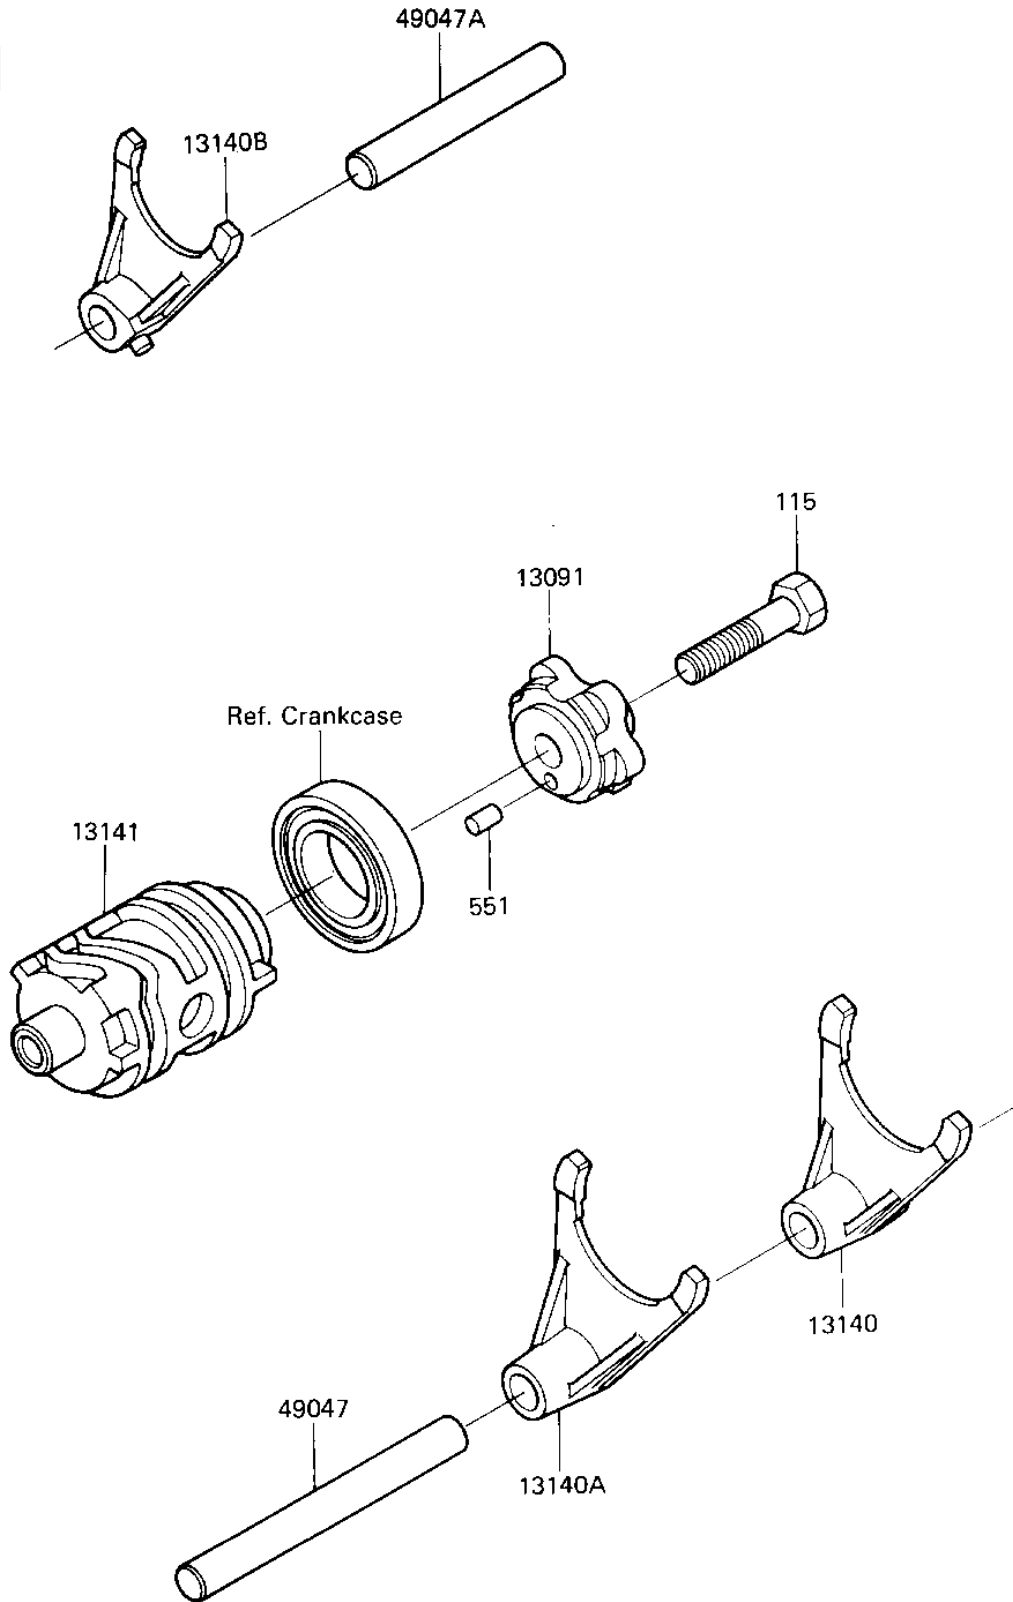

1985 Tecate PARTS DIAGRAM

GEAR CHANGE DRUM & FORKS ('85 A2)

1985 Tecate PARTS LIST

GEAR CHANGE DRUM & FORKS ('85 A2)

| ITEM NAME | PART NUMBER | QUANTITY |
|-----------------------------------|-------------|----------|
| HOLDER,CHANGE DRUM (Ref # 13091) | 13091-1364 | 1 |
| FORK-SHIFT,LOW (Ref # 13140) | 13140-1071 | 1 |
| FORK-SHIFT,2ND&3RD (Ref # 13140A) | 13140-1072 | 1 |
| FORK-SHIFT,4TH&TOP (Ref # 13140B) | 13140-1073 | 1 |
| DRUM-CHANGE (Ref # 13141) | 13141-1069 | 1 |
| ROD,SHIFT,10X90 (Ref # 49047) | 49047-1009 | 1 |
| ROD,SHIFT,L=65M/M (Ref # 49047A) | 49047-1011 | 1 |
| BOLT-SMALL-UPSET 8X25 (Ref # 115) | 115G0825 | 1 |
| PIN,DOWEL,4X8 (Ref # 551) | 551A0408 | 1 |