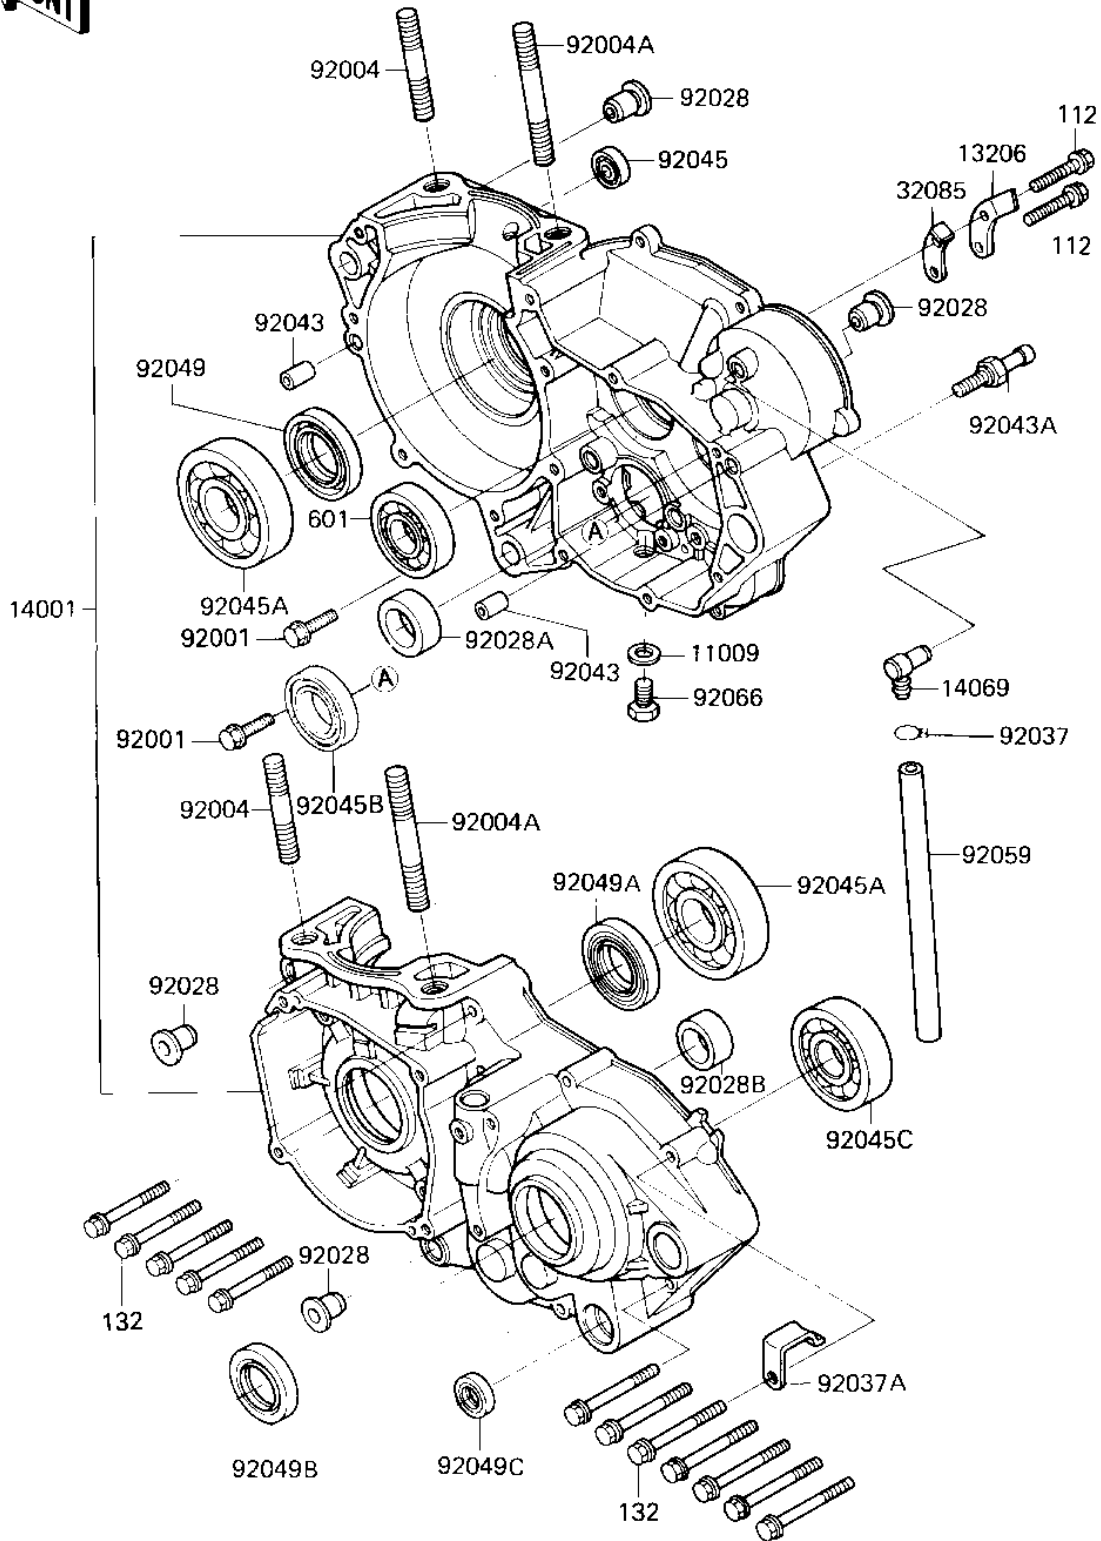

1985 Tecate PARTS DIAGRAM

CRANKCASE ('85 A2)

1985 Tecate PARTS LIST

CRANKCASE ('85 A2)

ITEM NAME	PART NUMBER	QUANTITY
GASKET CHECK VALVE (Ref # 11009)	92065-058	1
GUIDE-KICK (Ref # 13206)	13206-1052	1
SET-CRANKCASE (Ref # 14001)	14001-5152	1
BREATHER (Ref # 14069)	14069-003	1
STOPPER,KICKSTARTER (Ref # 32085)	32085-1016	1
BOLT,W/WASHER,6X14 (Ref # 92001)	92001-1829	4
STUD,10X35 (Ref # 92004)	92004-1063	2
STUD,10X45 (Ref # 92004A)	92004-1065	2
BUSHING,CRANKCASE (Ref # 92028)	92028-1133	4
BUSHING (Ref # 92028A)	92028-131	1
BUSHING (Ref # 92028B)	92028-132	1
CLAMP FUEL PIPE (Ref # 92037)	92037-010	1
CLAMP,HARNESS (Ref # 92037A)	92037-1318	1
PIN-DOWEL (Ref # 92043)	92042-007	2
PIN,CHANGE PEDAL (Ref # 92043A)	92043-1055	1
BEARING-BALL (Ref # 92045)	92045-1211	1
BEARING BALL #6305SH2 (Ref # 92045A)	92045-1024	2
BEARING-BALL,6905Z (Ref # 92045B)	92045-1058	1
BEARING-BALL,6205 (Ref # 92045C)	92045-1115	1
OIL SEAL,TCJ25457 (Ref # 92049)	92049-1051	1
OIL SEAL,TCJ20407 (Ref # 92049A)	92049-1052	1
OIL SEAL TB3040 (Ref # 92049B)	92050-033	1
OIL SEAL,TB13225.5 (Ref # 92049C)	92051-005	1
TUBE,6X9X750 (Ref # 92059)	92059-1372	1
PLUG OIL DRAIN (Ref # 92066)	92067-001	1
BOLT-UPSET (Ref # 112)	112G0618	2
BOLT-FLANGED-SMALL (Ref # 132)	132G0640	12
BEARING BALL #6204 (Ref # 601)	601B6204	1