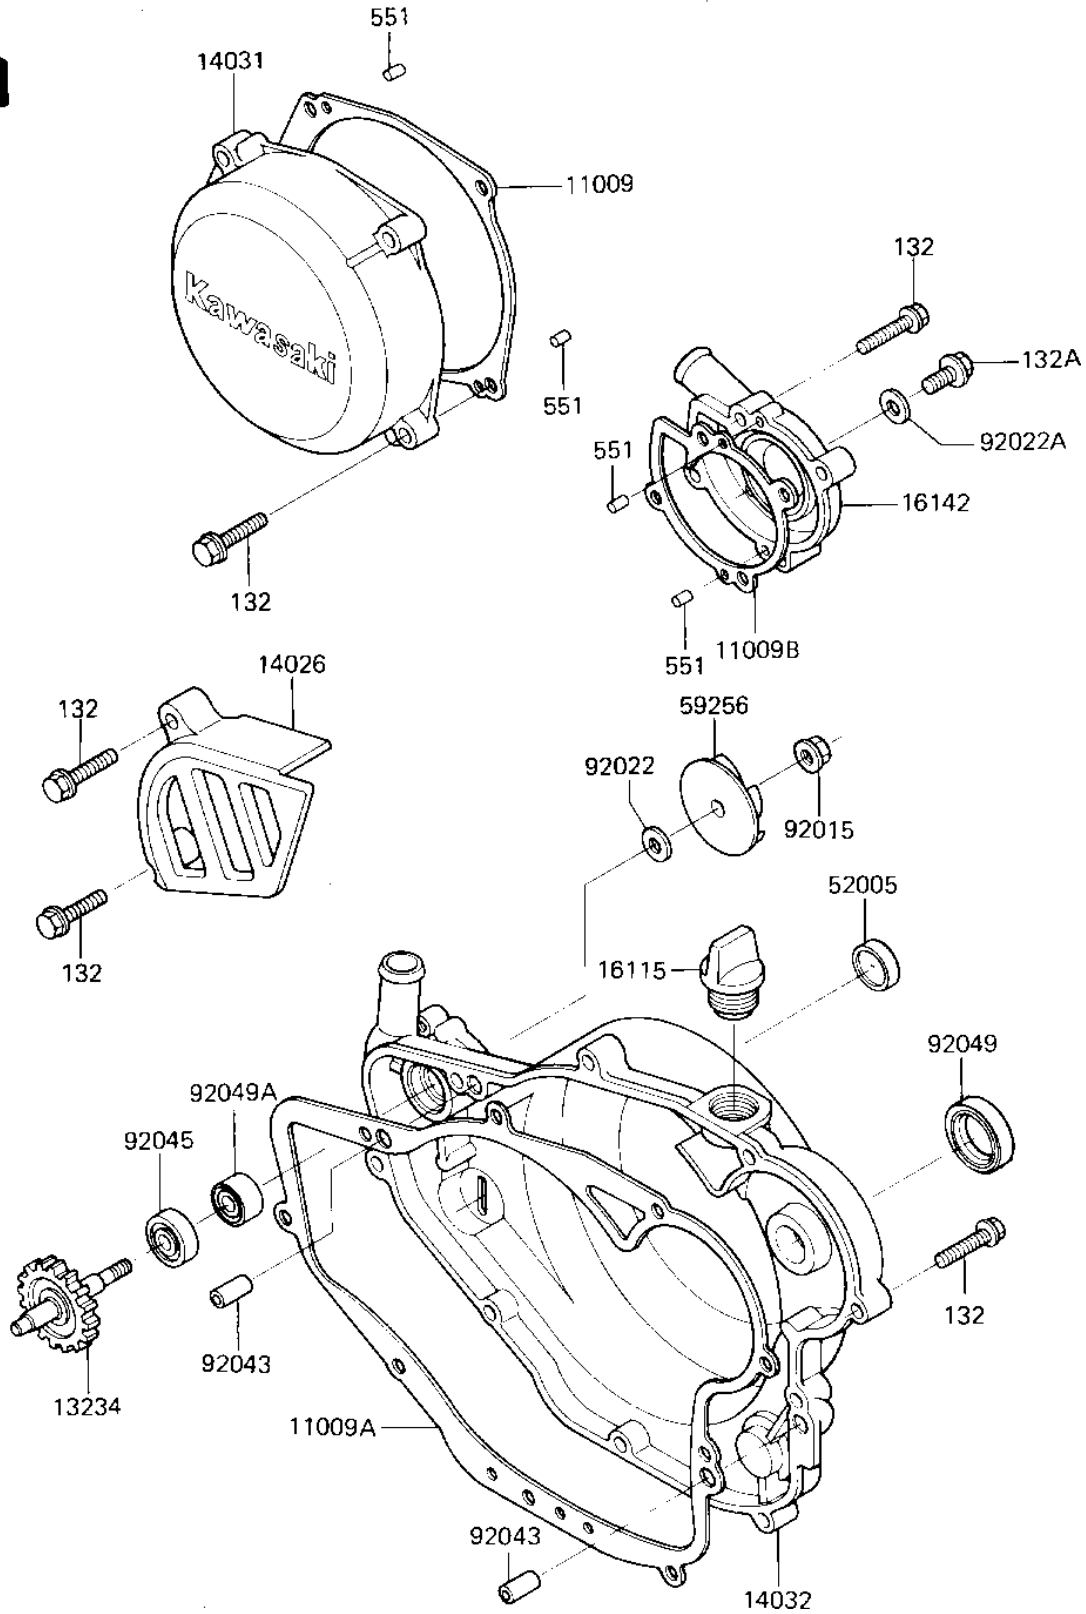

# 1985 Tecate PARTS DIAGRAM

ENGINE COVERS/WATER PUMP ('85 A2)

# 1985 Tecate PARTS LIST

## ENGINE COVERS/WATER PUMP ('85 A2)

ITEM NAME	PART NUMBER	QUANTITY
GASKET,GENERATOR COVE (Ref # 11009)	11009-1319	1
GASKET,CLUTCH COVER (Ref # 11009A)	11009-1320	1
GASKET,PUMP COVER (Ref # 11009B)	11009-1321	1
SHAFT-COMP,WATER PUMP (Ref # 13234)	13234-1009	1
COVER-CHAIN (Ref # 14026)	14026-1119	1
COVER-GENERATOR (Ref # 14031)	14031-1104	1
COVER-CLUTCH (Ref # 14032)	14032-1094	1
FILLER,OIL (Ref # 16115)	16115-018	1
COVER-PUMP,WATER (Ref # 16142)	16142-1008	1
GAUGE,OIL LEVEL (Ref # 52005)	52005-1005	1
IMPELLER,WATER PUMP (Ref # 59256)	59256-1002	1
NUT-6MM (Ref # 92015)	92015-1078	1
WASHER,6X14X2 (Ref # 92022)	92022-1393	1
WASHER,8.2X14X1 (Ref # 92022A)	92022-1488	1
PIN-DOWEL (Ref # 92043)	92042-007	2
BEARING-BALL (Ref # 92045)	92045-1212	1
OIL SEAL,SB18307 (Ref # 92049)	92049-013	1
SEAL-OIL,MHSD8X18X10J (Ref # 92049A)	92049-1366	1
BOLT-FLANGED-SMALL (Ref # 132)	132G0625	19
BOLT-FLANGED-SMALL (Ref # 132A)	132G0810	1
PIN,DOWEL,4X8 (Ref # 551)	551A0408	4