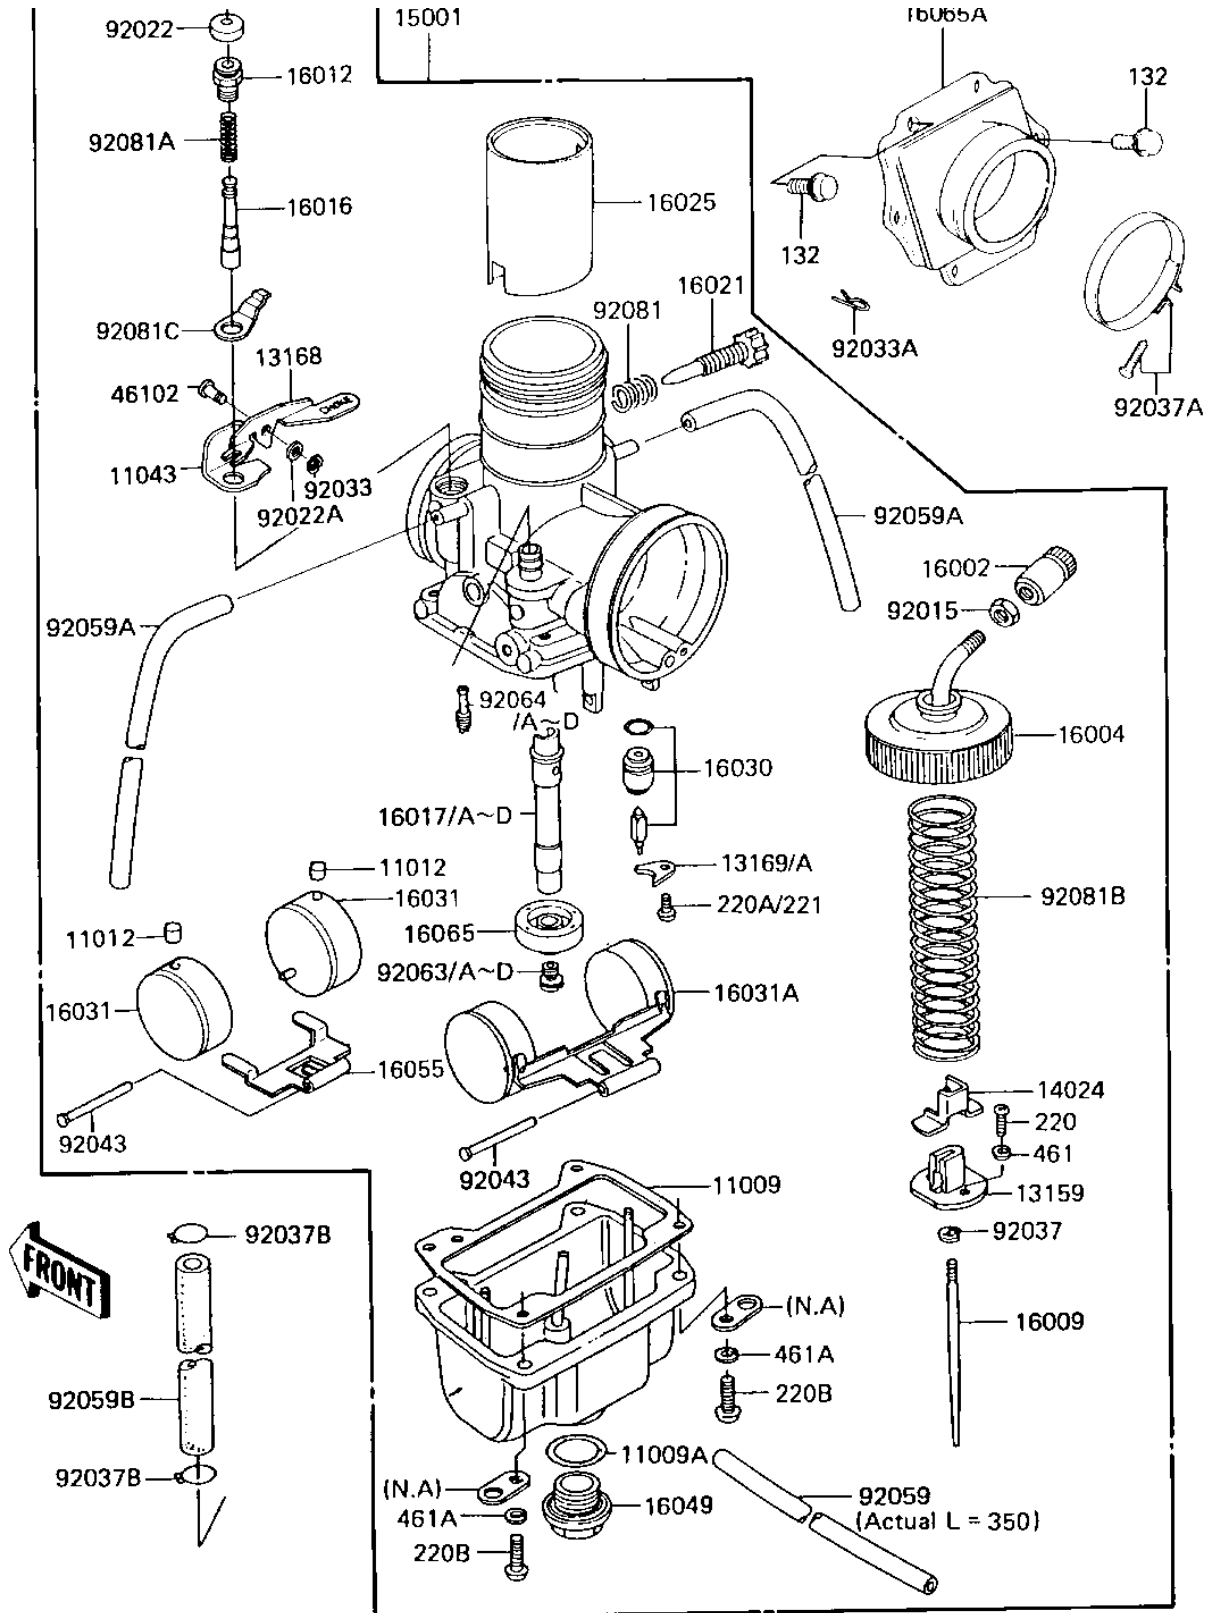

1985 Tecate PARTS DIAGRAM

CARBURETOR ('85 A2)

1985 Tecate PARTS LIST

CARBURETOR ('85 A2)

ITEM NAME	PART NUMBER	QUANTITY
GASKET,FLOAT CHAMBER (Ref # 11009)	11009-1275	1
GASKET-COVER (Ref # 11009A)	16038-009	1
CAP,FLOAT (Ref # 11012)	11012-1047	2
BRACKET,STARTER PLUNG (Ref # 11043)	11043-1715	1
CONNECTOR,THROTTLE (Ref # 13159)	13159-1010	1
LEVER,STARTER (Ref # 13168)	13168-1233	1
PLATE, LOCK (Ref # 13169)	13169-1190	1
PLATE,LOCK (Ref # 13169A)	13169-1923	1
COVER,THROTTLE,VALVE (Ref # 14024)	14025-1113	1
CARBURETOR-ASSY (Ref # 15001)	15001-1100	1
ADJUSTER,CABLE (Ref # 16002)	16002-1006	1
CAP-CHAMBER,MIXING (Ref # 16004)	16004-1013	1
NEEDLE-JET,6FL51-4 (Ref # 16009)	16009-1245	1
CAP,STARTER PLUNGER (Ref # 16012)	16012-019	1
PLUNGER (Ref # 16016)	16016-011	1
JET-NEEDLE,Q-6 (Ref # 16017)	16017-1210	1
JET-NEEDLE,R-0 (Ref # 16017A)	16017-1238	1
JET-NEEDLE,Q-8 (Ref # 16017B)	16017-1239	1
JET-NEEDLE,Q-4 (Ref # 16017C)	16017-1249	1
JET-NEEDLE,Q-2 (Ref # 16017D)	16017-1269	1
SCREW,THROT VLV ADJST (Ref # 16021)	16021-1030	1
VALVE-THROTTLE,CA.3.0 (Ref # 16025)	16025-1114	1
VALVE-FLOAT,3.3 (Ref # 16030)	16030-1020	1
FLOAT (Ref # 16031)	16031-029	2
FLOAT (Ref # 16031A)	16031-030	1
COVER,MAIN JET (Ref # 16049)	16049-006	1
ARM,FLOAT (Ref # 16055)	16055-009	1
HOLDER,NEEDLE JET (Ref # 16065)	16065-1045	1
HOLDER-CARBURETOR (Ref # 16065A)	16065-1048	1