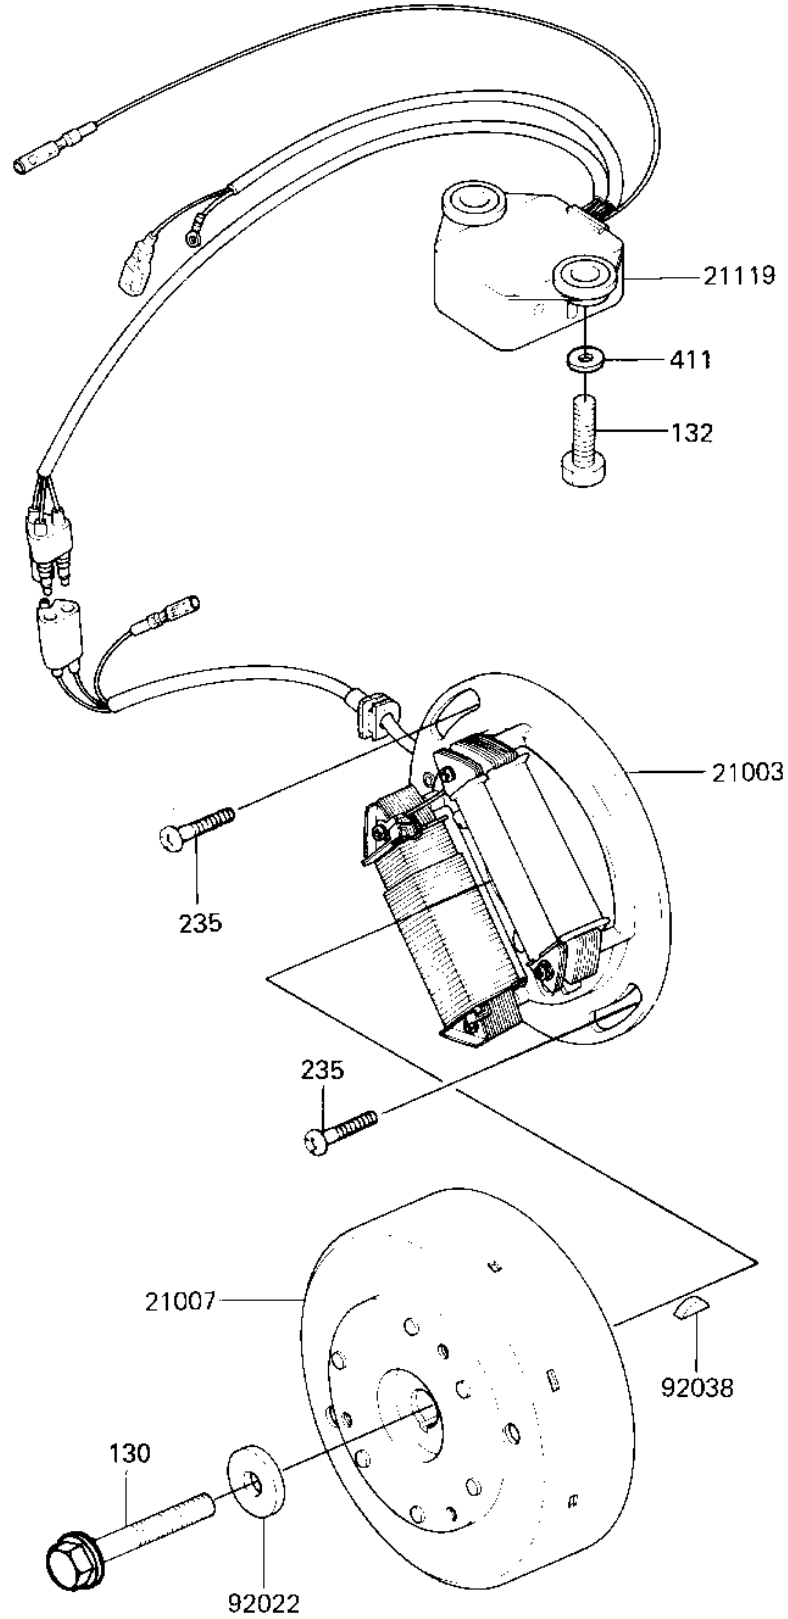

1985 Tecate PARTS DIAGRAM

IGNITION/GENERATOR ('85 A2)

1985 Tecate PARTS LIST

IGNITION/GENERATOR ('85 A2)

ITEM NAME	PART NUMBER	QUANTITY
STATOR (Ref # 21003)	21003-1176	1
ROTOR (Ref # 21007)	21007-1124	1
IGNITER (Ref # 21119)	21119-1166	1
WASHER,PLAIN,8MM (Ref # 92022)	92022-276	1
WOODRUFF KEY (Ref # 92038)	92038-001	1
BOLT-FLANGED,8X40 (Ref # 130)	130P0840	1
BOLT-FLANGED-SMALL (Ref # 132)	132G0616	2
SCREW-PAN-WP-CROS (Ref # 235)	235B0616	2
WASHER PLAIN 6MM (Ref # 411)	411B0600	2