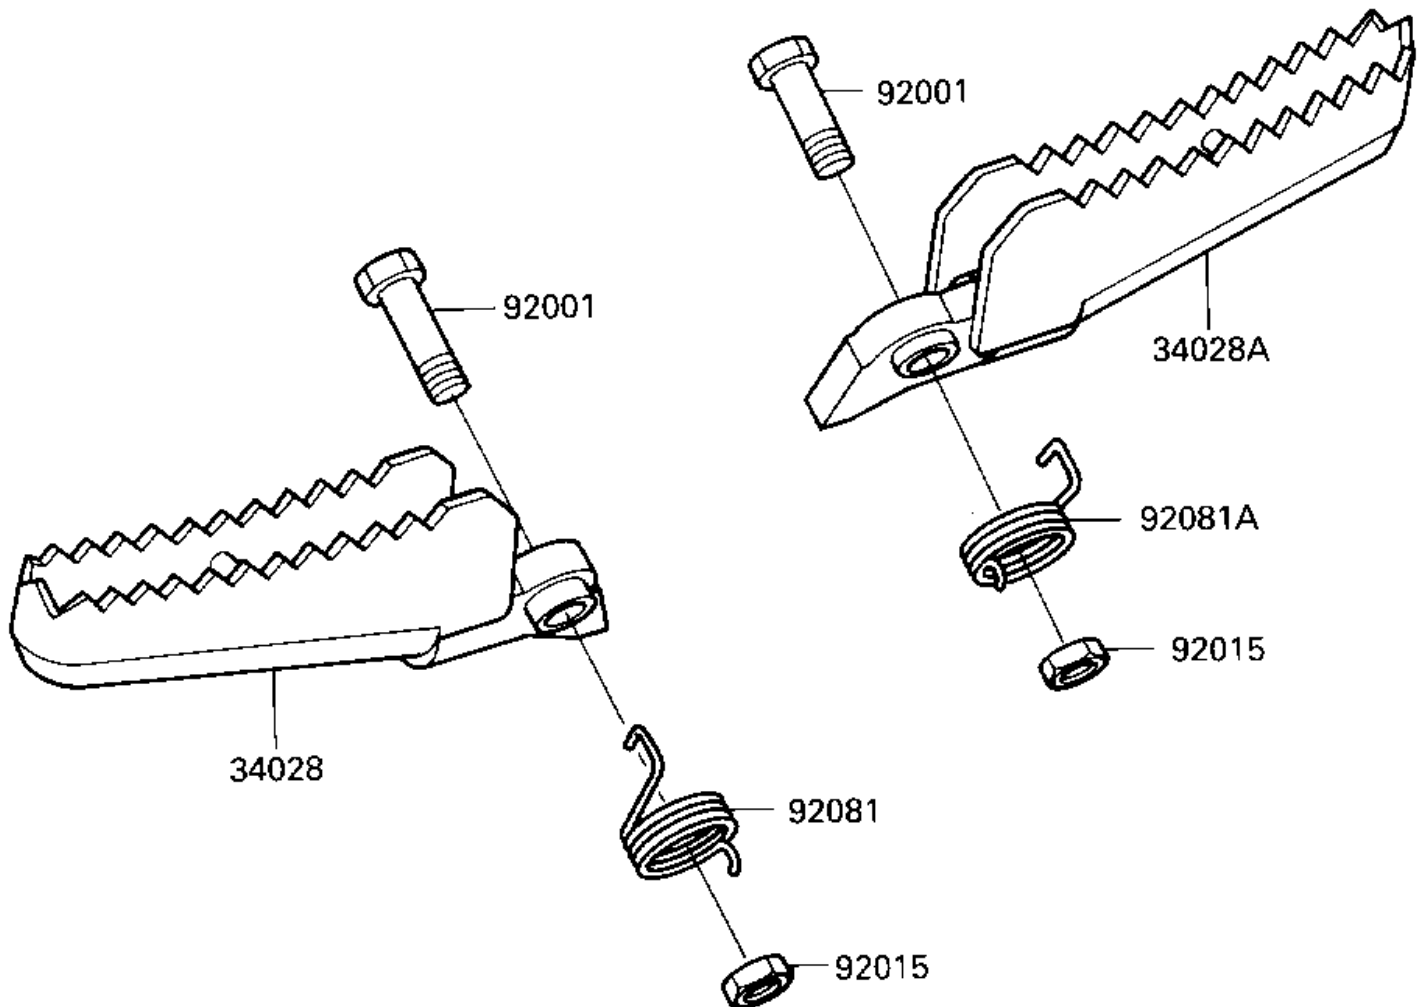

1985 Tecate PARTS DIAGRAM

FOOTRESTS ('85 A2)

F2160-0125

1985 Tecate PARTS LIST

FOOTRESTS ('85 A2)

ITEM NAME	PART NUMBER	QUANTITY
STEP,LH,BLACK PAINT (Ref # 34028)	34028-1139	1
STEP,RH,BLACK PAINT (Ref # 34028A)	34028-1140	1
BOLT,10X44 (Ref # 92001)	92001-4038	2
NUT,LOCK,10MM (Ref # 92015)	92019-021	2
SPRING,STEP,LH (Ref # 92081)	92081-4027	1
SPRING,STEP,RH (Ref # 92081A)	92081-4028	1