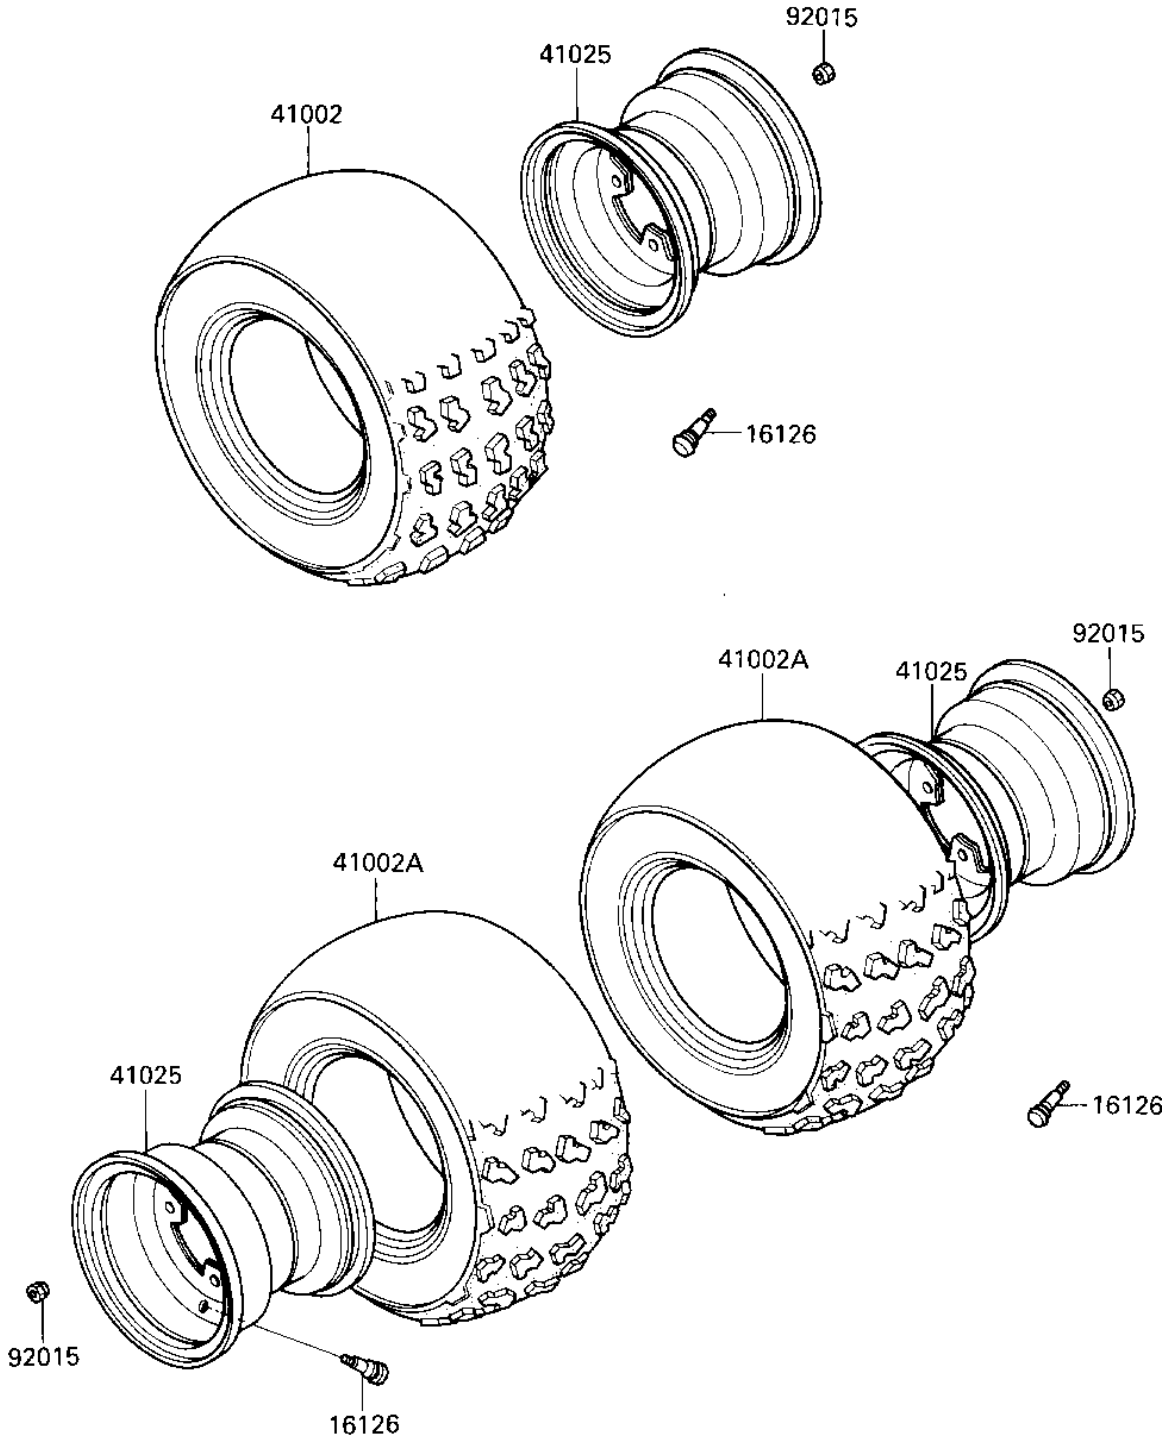

1985 Tecate PARTS DIAGRAM

WHEELS/TIRES ('85 A2)

F2210-0124

1985 Tecate PARTS LIST

WHEELS/TIRES ('85 A2)

ITEM NAME	PART NUMBER	QUANTITY
VALVE,TIRE (Ref # 16126)	16126-4001	3
TIRE 22X11-10 KT461 F (Ref # 41002)	41002-1437	1
TIRE 22X11-10 KT460 R (Ref # 41002A)	41002-1438	2
RIM,10X8.5 (Ref # 41025)	41025-1114	3
NUT,10MM (Ref # 92015)	92015-1415	12