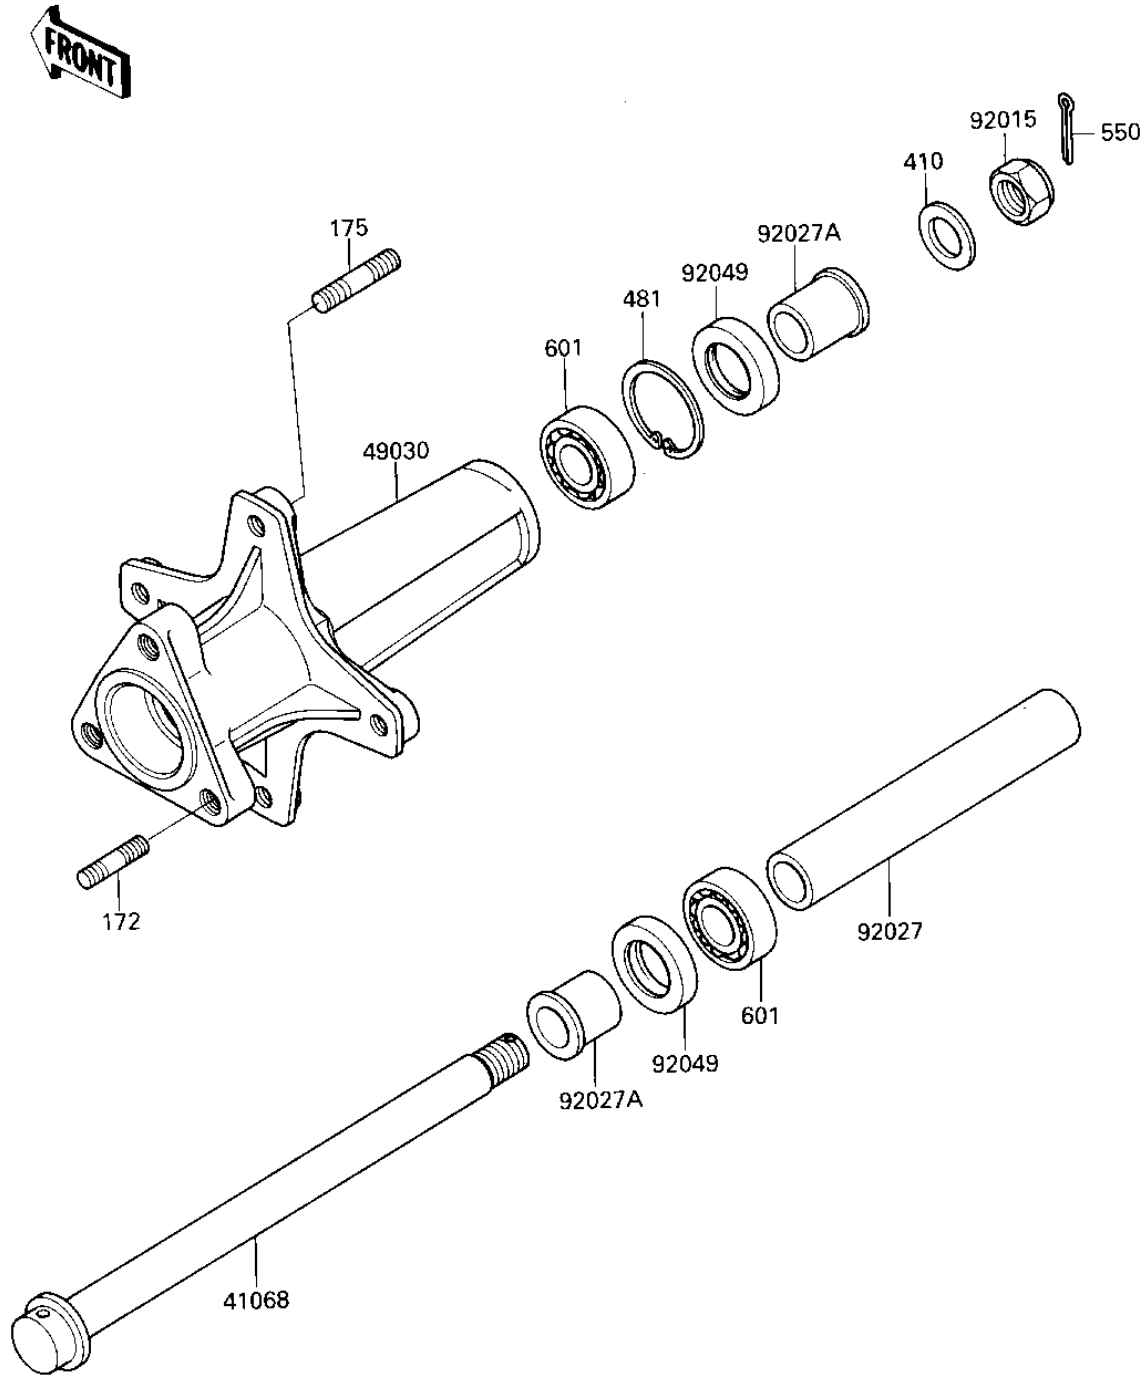

# 1985 Tecate PARTS DIAGRAM

FRONT HUB ('85 A2)

# 1985 Tecate PARTS LIST

## FRONT HUB ('85 A2)

| ITEM NAME                            | PART NUMBER | QUANTITY |
|--------------------------------------|-------------|----------|
| AXLE,17X405 (Ref # 41068)            | 41068-4019  | 1        |
| HUB,FR (Ref # 49030)                 | 49030-1061  | 1        |
| NUT,LOCK,16MM (Ref # 92015)          | 92015-1492  | 1        |
| COLLAR,FRONT HUB,L=21 (Ref # 92027)  | 92027-1830  | 1        |
| COLLAR,FRONT AXLE,L=3 (Ref # 92027A) | 92027-1831  | 2        |
| SEAL-OIL,AG1258A0 (Ref # 92049)      | 92049-1110  | 2        |
| STUD 8X18 (Ref # 172)                | 172G0818    | 3        |
| BOLT-STUD-FINE,10X20 (Ref # 175)     | 175G1020    | 4        |
| WASHER PLAIN 16MM (Ref # 410)        | 410B1600    | 1        |
| RING, SNAP,43.5M/M (Ref # 481)       | 92033-1040  | 1        |
| PIN,COTTER (Ref # 550)               | 550D3230    | 1        |
| BRG,BALL,#6203ZZC3 (Ref # 601)       | 601B6203ZZ  | 2        |