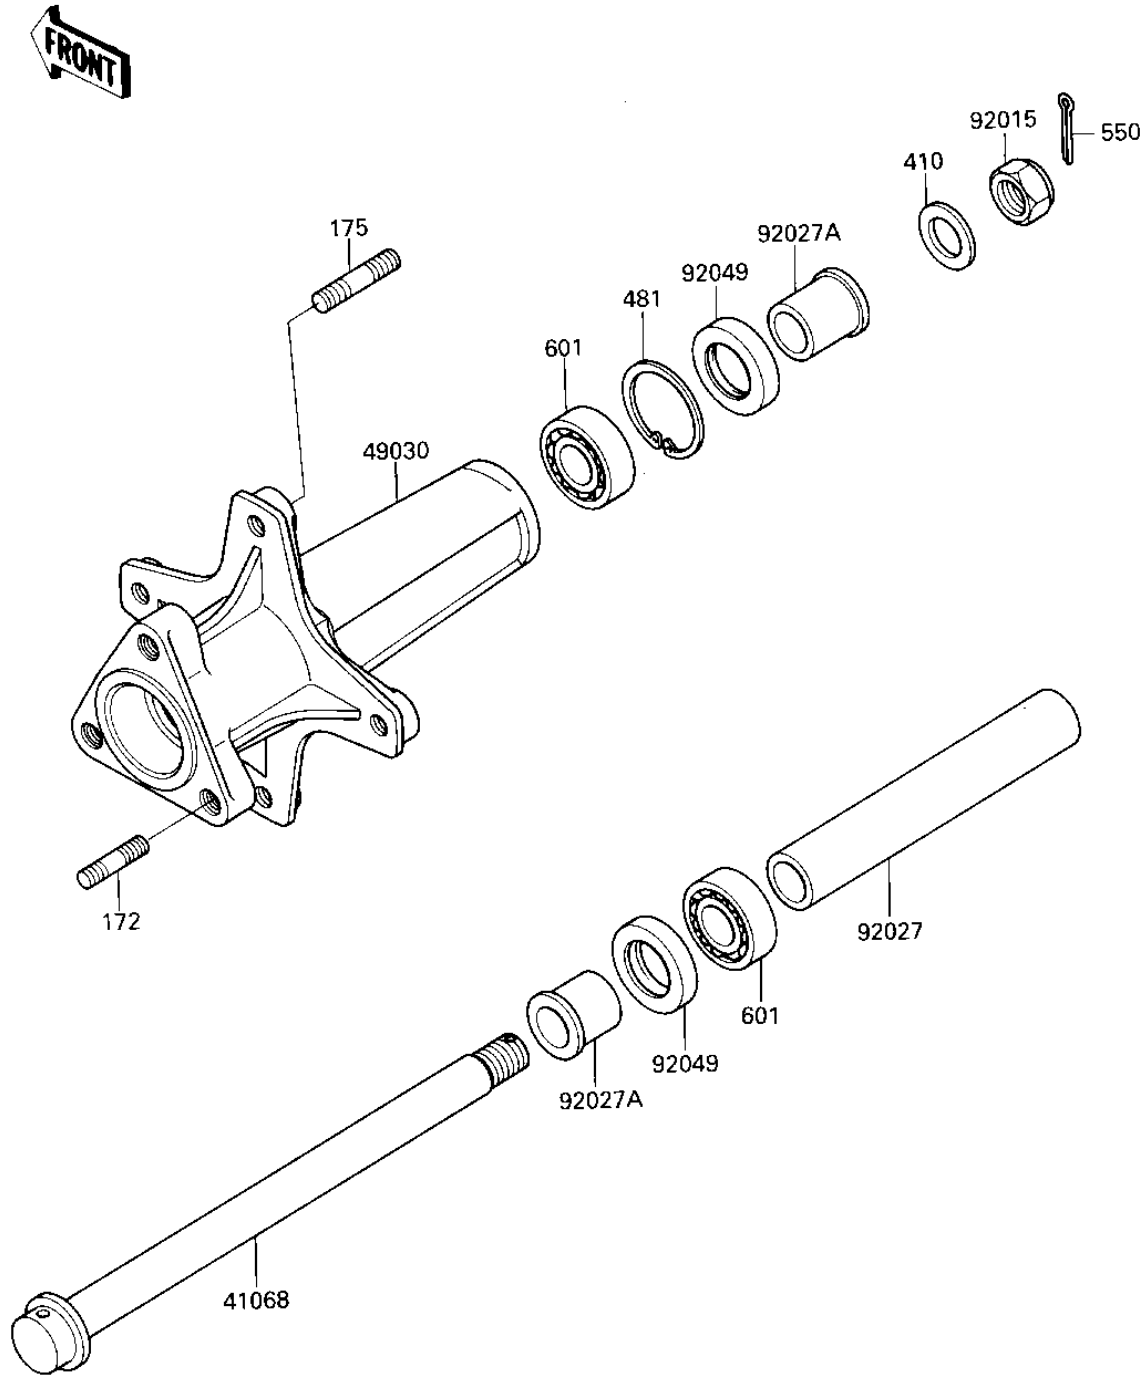

# 1985 Tecate PARTS DIAGRAM

FRONT HUB ('85 A2)

# 1985 Tecate PARTS LIST

## FRONT HUB ('85 A2)

ITEM NAME	PART NUMBER	QUANTITY
AXLE,17X405 (Ref # 41068)	41068-4019	1
HUB,FR (Ref # 49030)	49030-1061	1
NUT,LOCK,16MM (Ref # 92015)	92015-1492	1
COLLAR,FRONT HUB,L=21 (Ref # 92027)	92027-1830	1
COLLAR,FRONT AXLE,L=3 (Ref # 92027A)	92027-1831	2
SEAL-OIL,AG1258A0 (Ref # 92049)	92049-1110	2
STUD 8X18 (Ref # 172)	172G0818	3
BOLT-STUD-FINE,10X20 (Ref # 175)	175G1020	4
WASHER PLAIN 16MM (Ref # 410)	410B1600	1
RING, SNAP,43.5M/M (Ref # 481)	92033-1040	1
PIN,COTTER (Ref # 550)	550D3230	1
BRG,BALL,#6203ZZC3 (Ref # 601)	601B6203ZZ	2