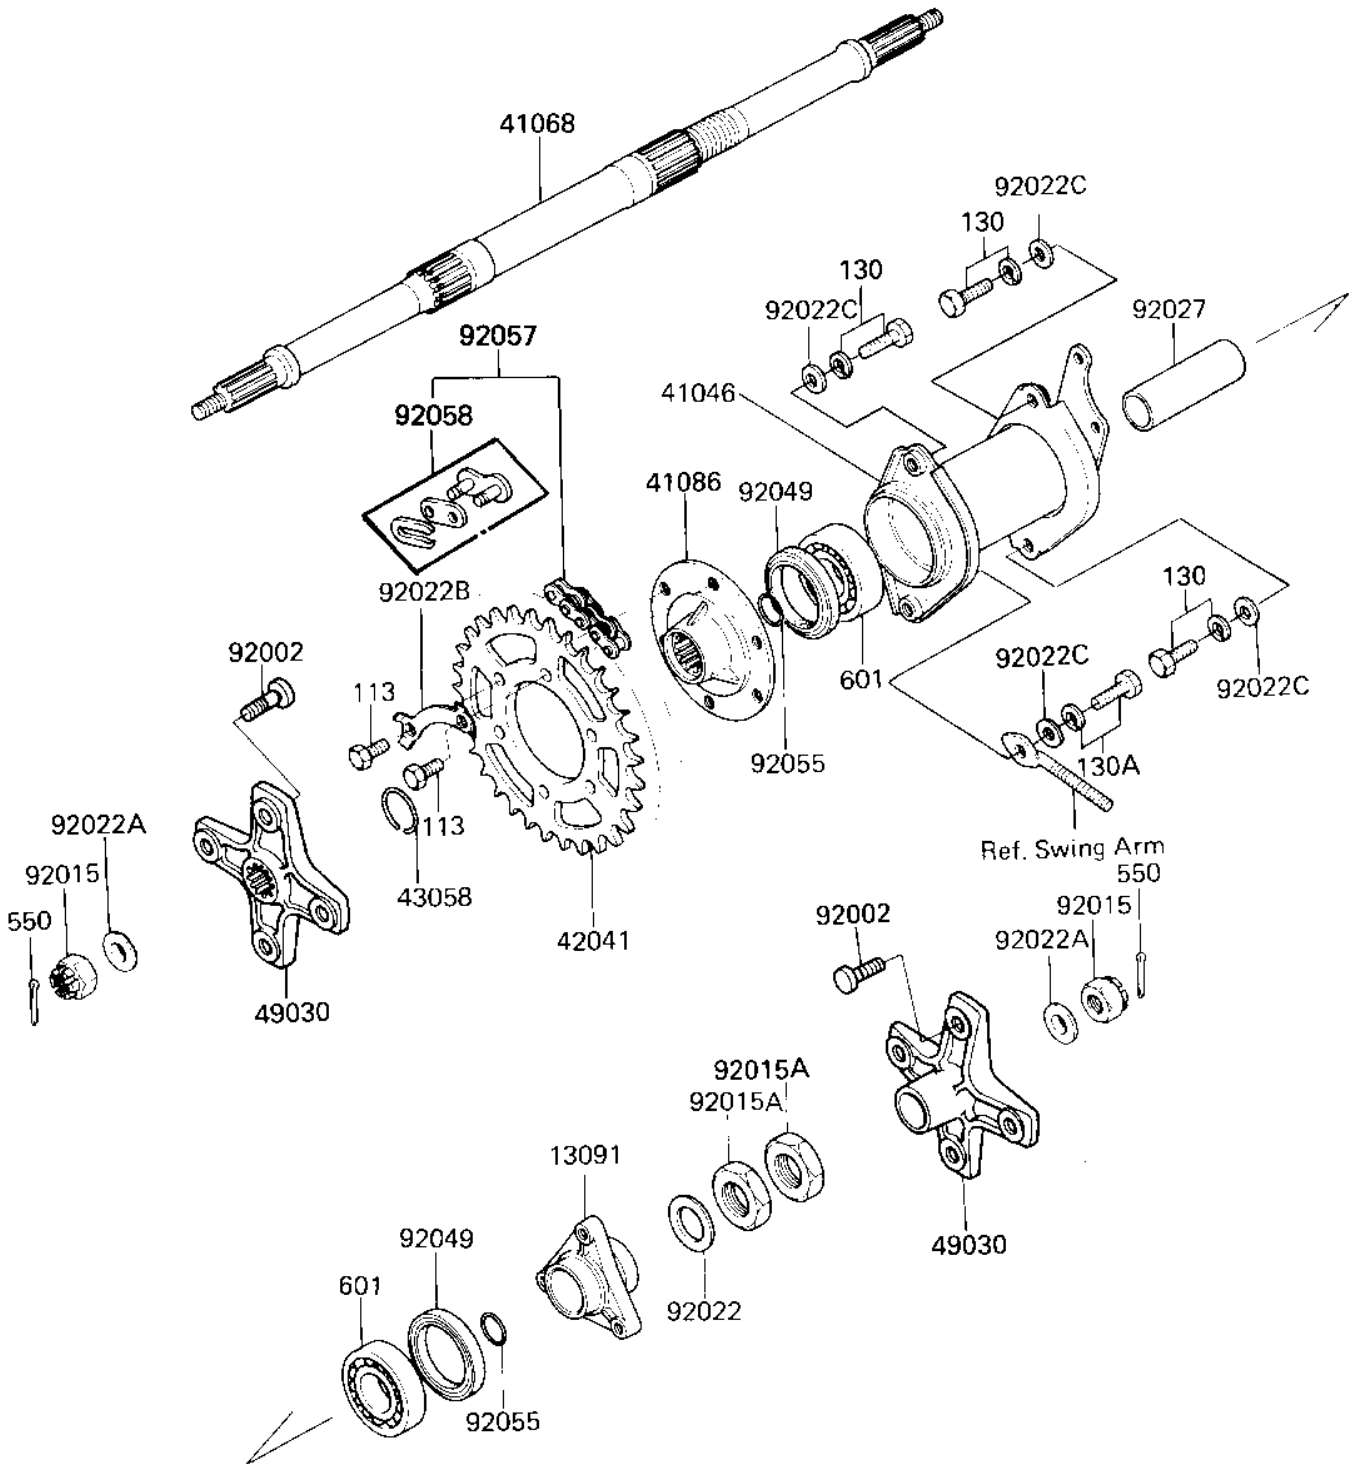

# 1985 Tecate PARTS DIAGRAM

REAR HUB/AXLE/CHAIN ('85 A2)

F2240-0166

# 1985 Tecate PARTS LIST

REAR HUB/AXLE/CHAIN ('85 A2)

ITEM NAME	PART NUMBER	QUANTITY
HOLDER,DISC PLATE (Ref # 13091)	13091-1358	1
HOUSING-BEARING (Ref # 41046)	41046-1059	1
AXLE,RR,L=866 (Ref # 41068)	41068-1187	1
FLANGE,REAR SPROCKET (Ref # 41086)	41086-1056	1
SPROCKET-HUB,42T (Ref # 42041)	42041-1130	1
RING (Ref # 43058)	43058-4002	1
HUB,RR,G.SILVER (Ref # 49030)	49030-1059	2
BOLT,10X30 (Ref # 92002)	92002-1388	8
NUT CASTLE,18MM (Ref # 92015)	42045-018	2
NUT,LOCK,32MM (Ref # 92015A)	92015-1493	2
WASHER,32.5X43X2.3 (Ref # 92022)	92022-1225	1
WASHER,18.3X34X4.5 (Ref # 92022A)	92022-1658	2
WASHER,LOCK (Ref # 92022B)	92022-4036	3
WASHER,12.5X28X4.5 (Ref # 92022C)	92022-4037	4
COLLAR (Ref # 92027)	92027-4025	1
SEAL-OIL,REAR HUB (Ref # 92049)	92049-4001	2
RING-0,33X1.6 (Ref # 92055)	92055-4002	2
CHAIN,DRIVE,EK520SH-0 (Ref # 92057)	92057-1180	1
JOINT-CHAIN,DRIVE (Ref # 92056)	92058-1055	1
BOLT,HEX HEAD,10X16 (Ref # 113)	113G1016	6
BOLT-FLANGED (Ref # 130)	130P1225	3
BOLT-FLANGED (Ref # 130A)	130P1230	1
PIN-COTTER,4.0X35 (Ref # 550)	550D4035	2
BEARING-BALL,#6007 (Ref # 601)	601A6007	2