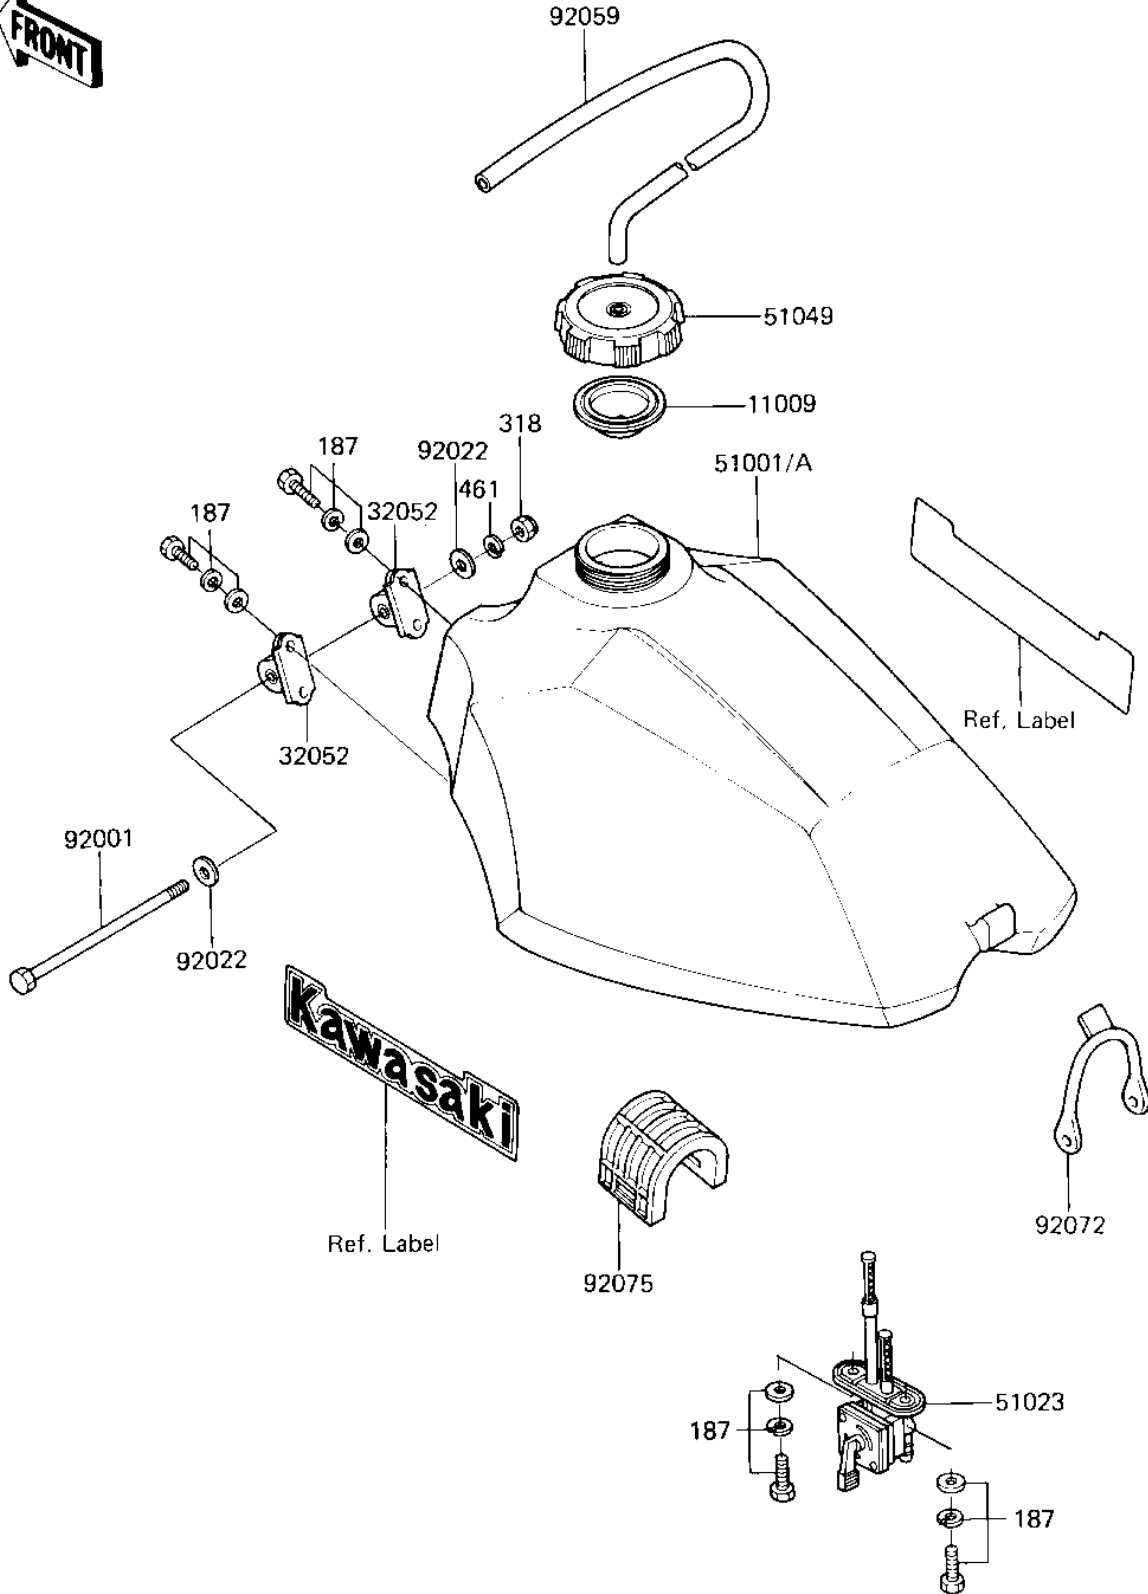

1985 Tecate PARTS DIAGRAM

FUEL TANK ('85 A2)

1985 Tecate PARTS LIST

FUEL TANK ('85 A2)

ITEM NAME	PART NUMBER	QUANTITY
GASKET,FUEL TANK CAP (Ref # 11009)	11009-4001	1
BRACKET-TANK (Ref # 32052)	32052-4011	2
TANK-FUEL,L.GREEN (Ref # 51001)	51001-4007-6W	1
TANK-FUEL,W.F.RED (Ref # 51001A)	51001-4007-8S	1
TAP-ASSY (Ref # 51023)	51023-1045	1
CAP-TANK,FUEL (Ref # 51049)	51049-1060	1
BOLT,8X186 (Ref # 92001)	92001-4031	1
WASHER,8.5X20X1.6 (Ref # 92022)	92022-1561	2
TUBE,5X9X250 (Ref # 92059)	92059-1258	1
BAND,FUEL TANK (Ref # 92072)	92072-042	1
DAMPER,FUEL TANK (Ref # 92075)	92075-4036	1
BOLT-UPSET-WSP (Ref # 187)	187B0616	6
NUT 8MM (Ref # 318)	318B0800	1
WASHER SPRING 8MM (Ref # 461)	461F0800	1