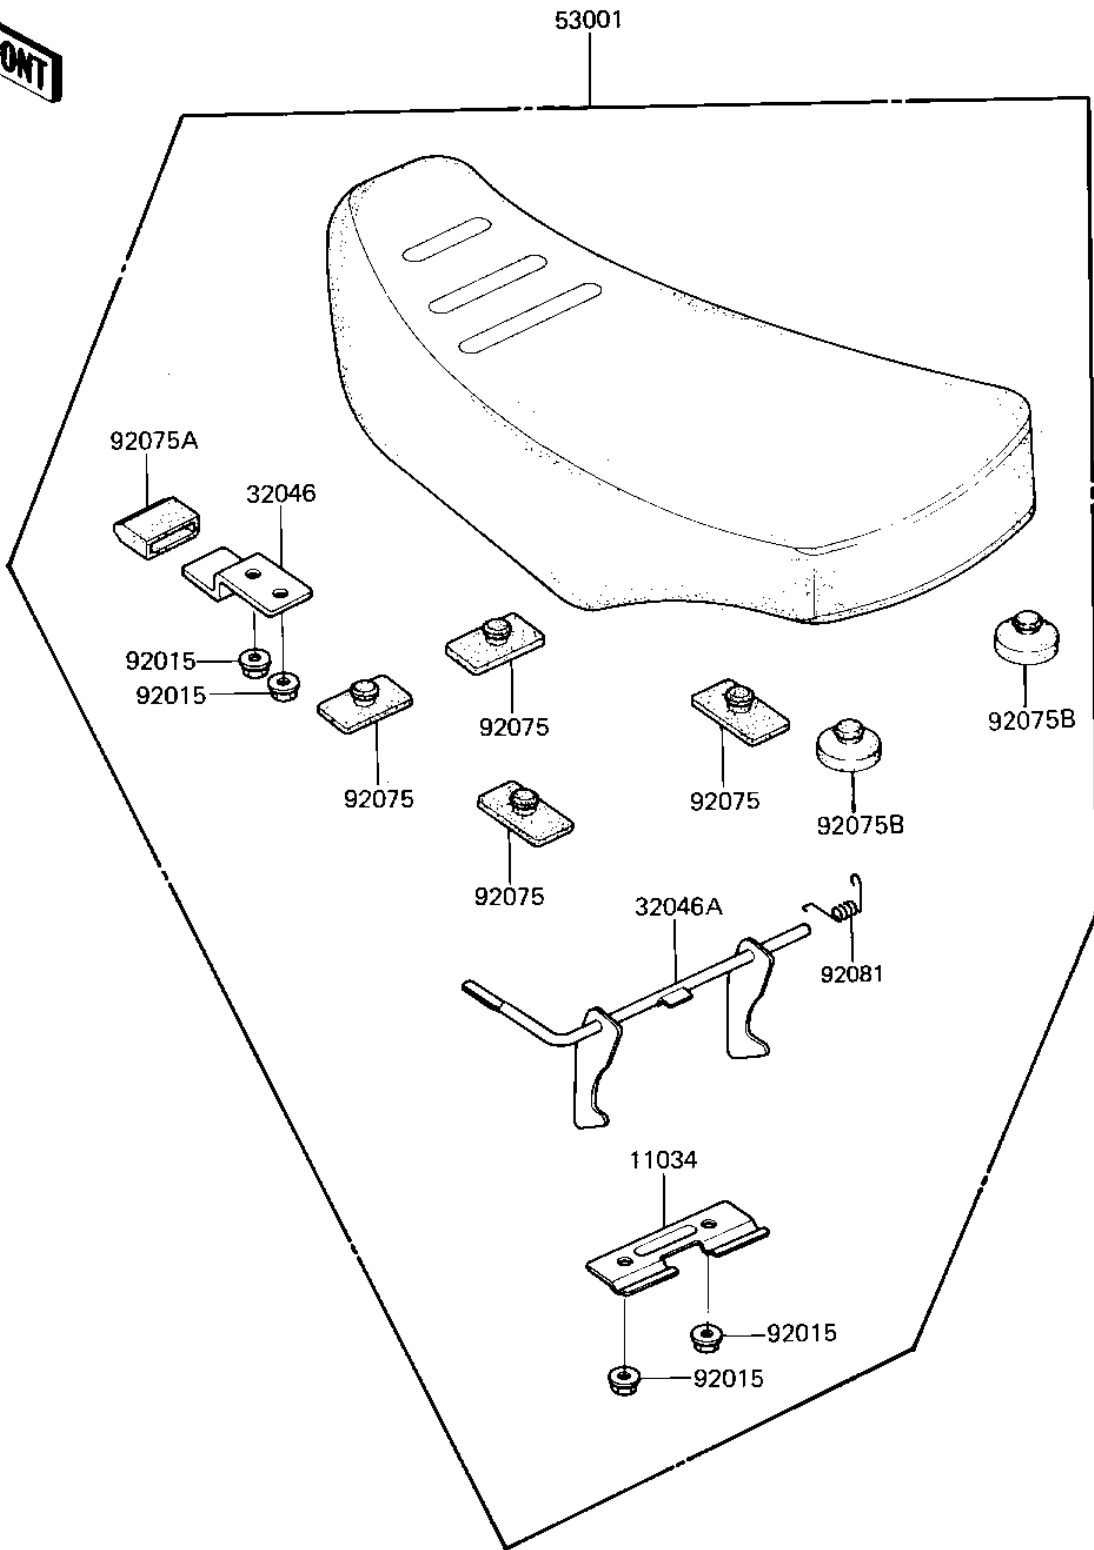

1985 Tecate PARTS DIAGRAM

SEAT ('85 A2)

FIG. 19 12/00

1985 Tecate PARTS LIST

SEAT ('85 A2)

ITEM NAME	PART NUMBER	QUANTITY
BRACKET,SEAT (Ref # 11034)	11034-4048	1
BRACKET-SEAT (Ref # 32046)	32046-1225	1
BRACKET,SEAT (Ref # 32046A)	32046-4021	1
SEAT-ASSY,DUAL (Ref # 53001)	53001-1395	1
NUT-6MM (Ref # 92015)	92015-1078	4
DAMPER RUBBER,SEAT (Ref # 92075)	92075-1054	4
DAMPER RUBBER,SEAT (Ref # 92075A)	92075-219	1
DAMPER RUBBER (Ref # 92075B)	92075-281	2
SPRING (Ref # 92081)	92081-4017	1