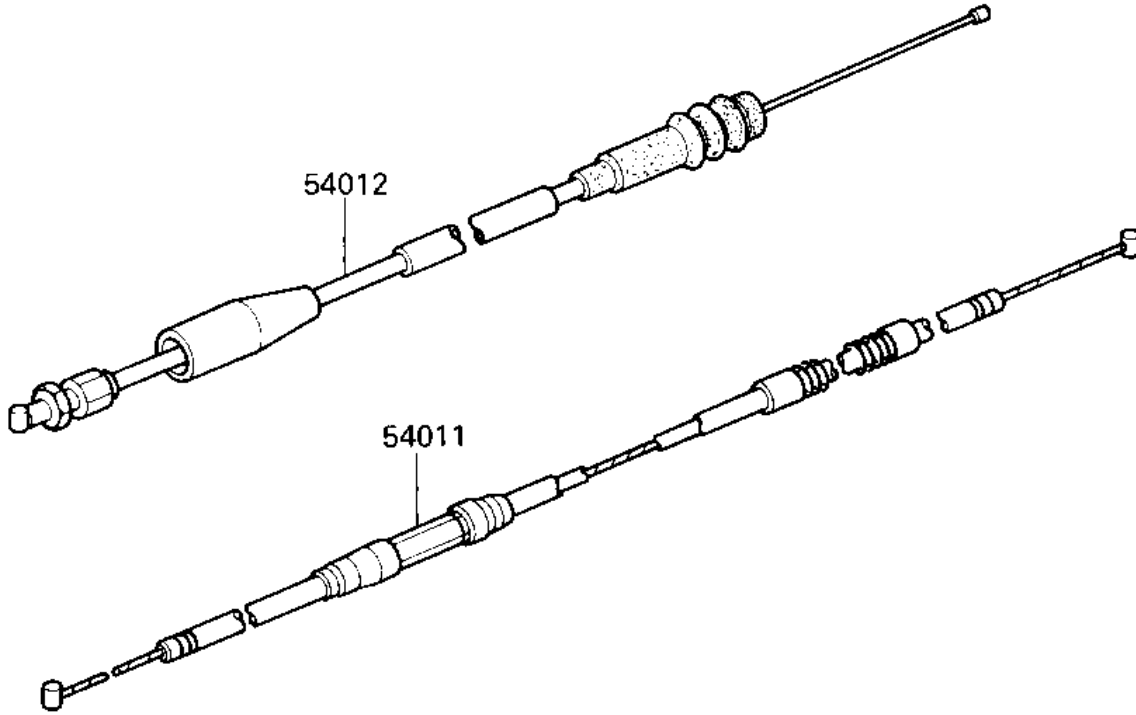

# 1985 Tecate PARTS DIAGRAM

CABLES ('85 A2)

F2540 0277

# 1985 Tecate PARTS LIST

CABLES ('85 A2)

| ITEM NAME                     | PART NUMBER | QUANTITY |
|-------------------------------|-------------|----------|
| CABLE-CLUTCH (Ref # 54011)    | 54011-1112  | 1        |
| CABLE-THROTTLE (Ref # 54012)  | 54012-4006  | 1        |
| CLAMP (Ref # 92037)           | 92037-4013  | 2        |
| SCREW-PAN-WS-CROS (Ref # 223) | 223B0614    | 2        |