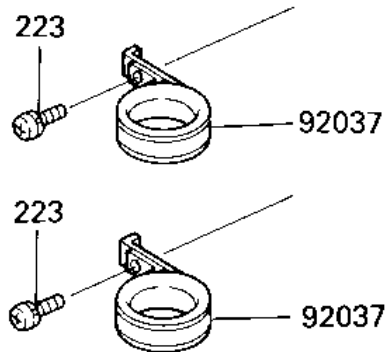

# 1985 Tecate PARTS DIAGRAM

CABLES ('85 A2)

F2540 0277

# 1985 Tecate PARTS LIST

CABLES ('85 A2)

| ITEM NAME                     | PART NUMBER | QUANTITY |
|-------------------------------|-------------|----------|
| CABLE-CLUTCH (Ref # 54011)    | 54011-1112  | 1        |
| CABLE-THROTTLE (Ref # 54012)  | 54012-4006  | 1        |
| CLAMP (Ref # 92037)           | 92037-4013  | 2        |
| SCREW-PAN-WS-CROS (Ref # 223) | 223B0614    | 2        |