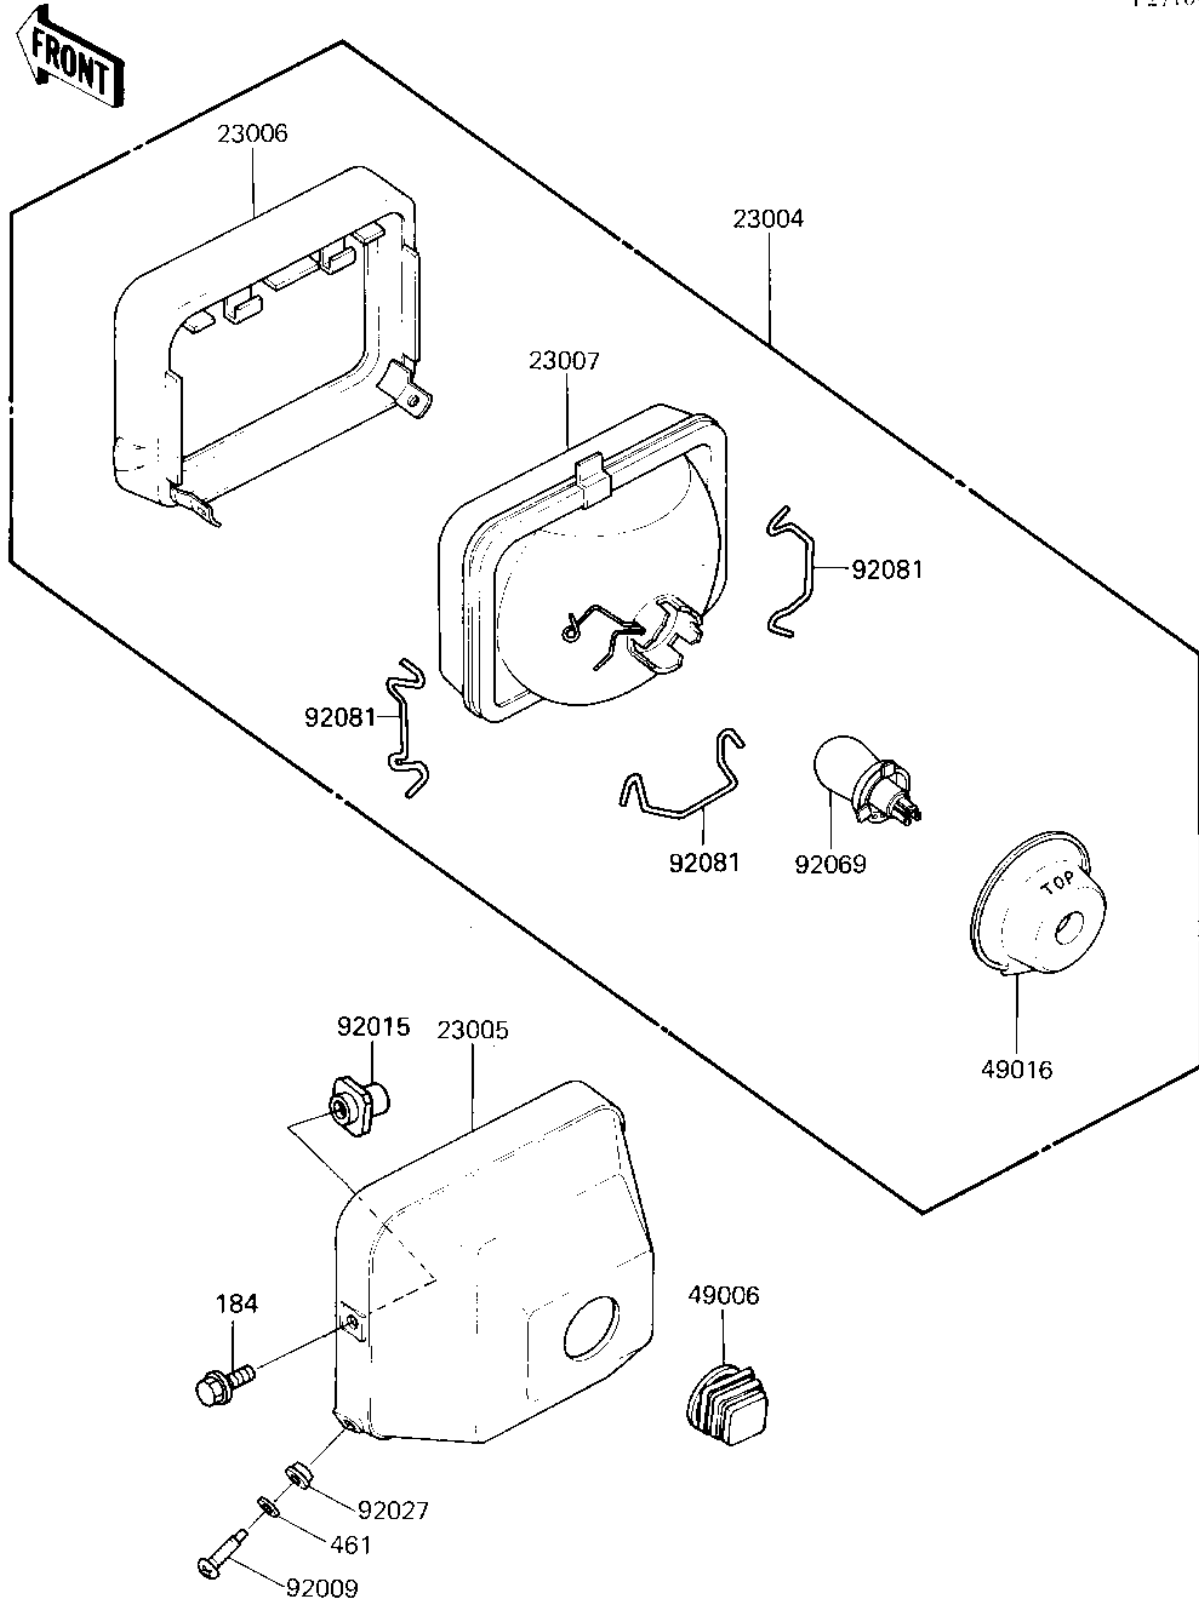

1985 Tecate PARTS DIAGRAM

HEADLIGHT ('85 A2)

F2710-0204

1985 Tecate PARTS LIST

HEADLIGHT ('85 A2)

ITEM NAME	PART NUMBER	QUANTITY
LAMP-HEAD (Ref # 23004)	23004-1184	1
BODY-COMP-HEAD LAMP,B (Ref # 23005)	23005-4007	1
RIM-LAMP (Ref # 23006)	23006-1012	1
LENS-COMP,HEAD LAMP (Ref # 23007)	23007-1124	1
BOOT,HEAD LAMP BODY (Ref # 49006)	49006-1172	1
COVER-SEAL,HEAD LAMP (Ref # 49016)	49016-1046	1
SCREW,5X16 (Ref # 92009)	92009-1693	2
NUT,INSERT,8MM (Ref # 92015)	92015-4023	2
COLLAR,HEAD LAMP,BLAC (Ref # 92027)	92027-1503	2
BULB,HEAD LAMP (Ref # 92069)	92069-4005	1
SPRING,HEAD LAMP (Ref # 92081)	92081-1840	3
BOLT-UPSET-WP-SMALL (Ref # 184)	184B0814	2
WASHER-SPRING,5MM,BLA (Ref # 461)	461K0500	2