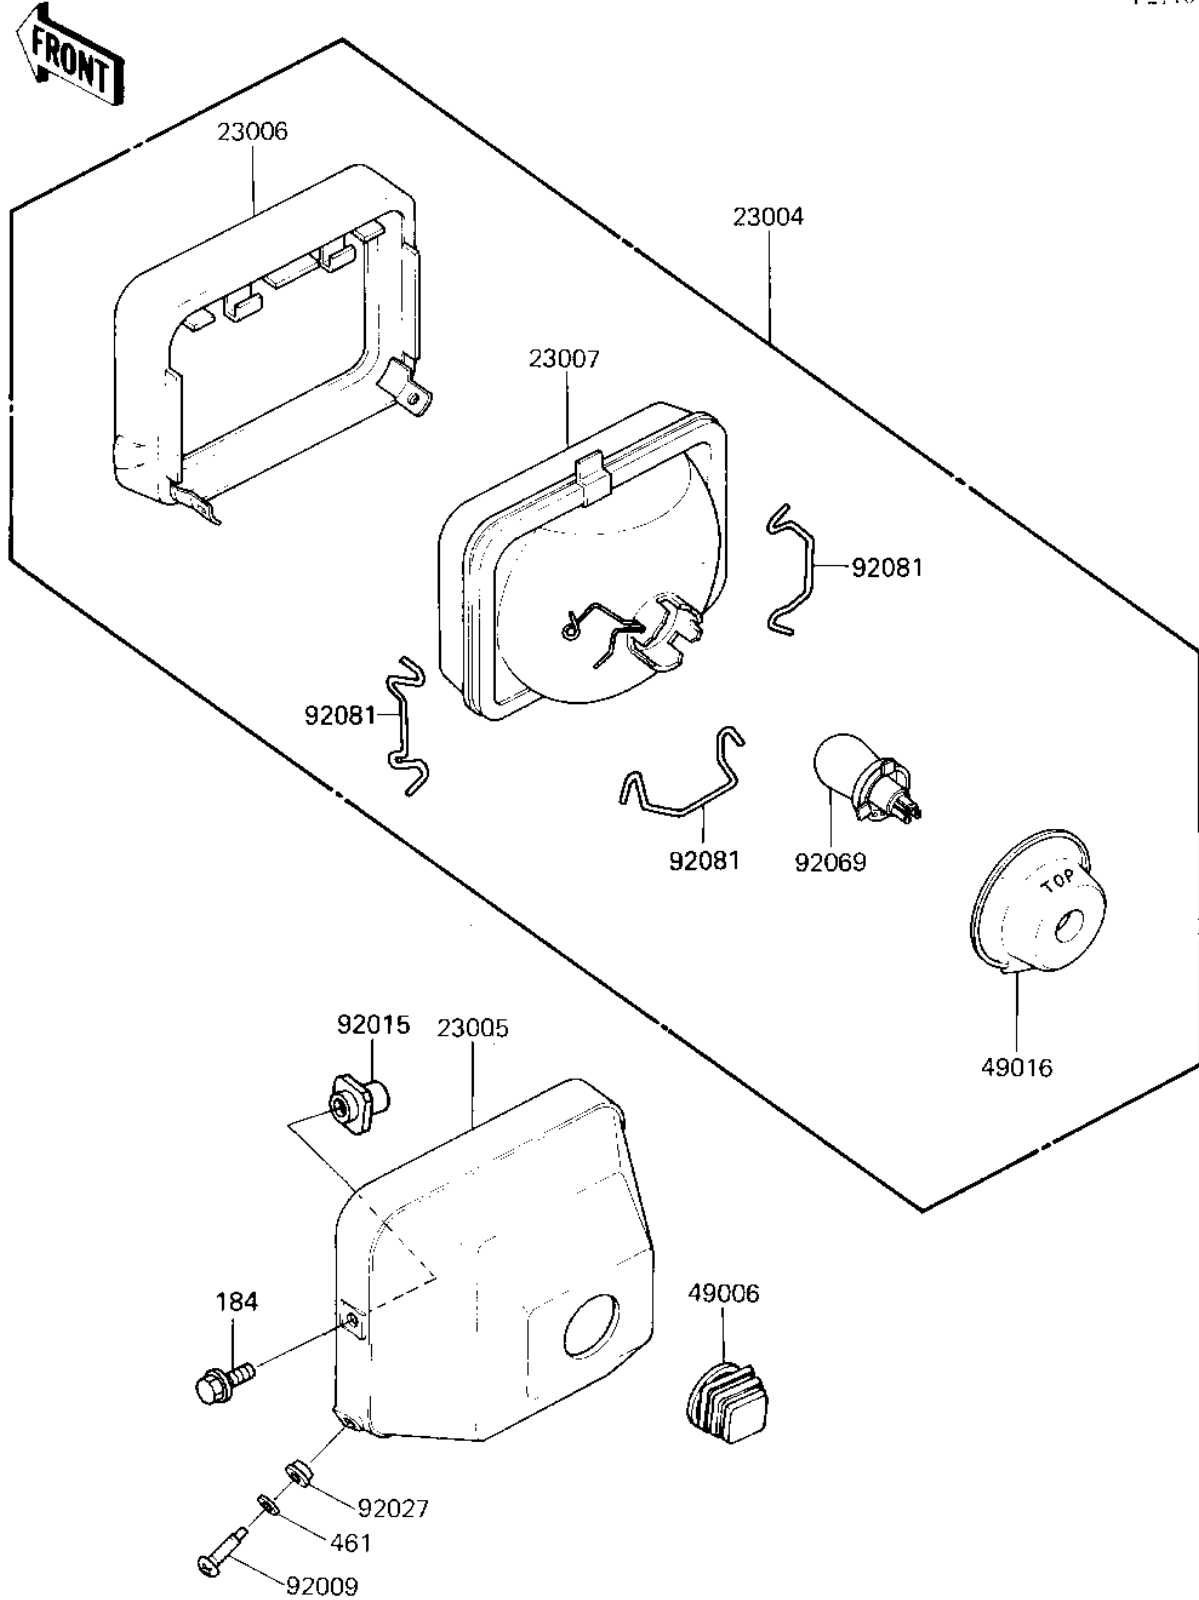

1985 Tecate PARTS DIAGRAM

HEADLIGHT ('85 A2)

F2710-0204

1985 Tecate PARTS LIST

HEADLIGHT ('85 A2)

ITEM NAME	PART NUMBER	QUANTITY
LAMP-HEAD (Ref # 23004)	23004-1184	1
BODY-COMP-HEAD LAMP,B (Ref # 23005)	23005-4007	1
RIM-LAMP (Ref # 23006)	23006-1012	1
LENS-COMP,HEAD LAMP (Ref # 23007)	23007-1124	1
BOOT,HEAD LAMP BODY (Ref # 49006)	49006-1172	1
COVER-SEAL,HEAD LAMP (Ref # 49016)	49016-1046	1
SCREW,5X16 (Ref # 92009)	92009-1693	2
NUT,INSERT,8MM (Ref # 92015)	92015-4023	2
COLLAR,HEAD LAMP,BLAC (Ref # 92027)	92027-1503	2
BULB,HEAD LAMP (Ref # 92069)	92069-4005	1
SPRING,HEAD LAMP (Ref # 92081)	92081-1840	3
BOLT-UPSET-WP-SMALL (Ref # 184)	184B0814	2
WASHER-SPRING,5MM,BLA (Ref # 461)	461K0500	2