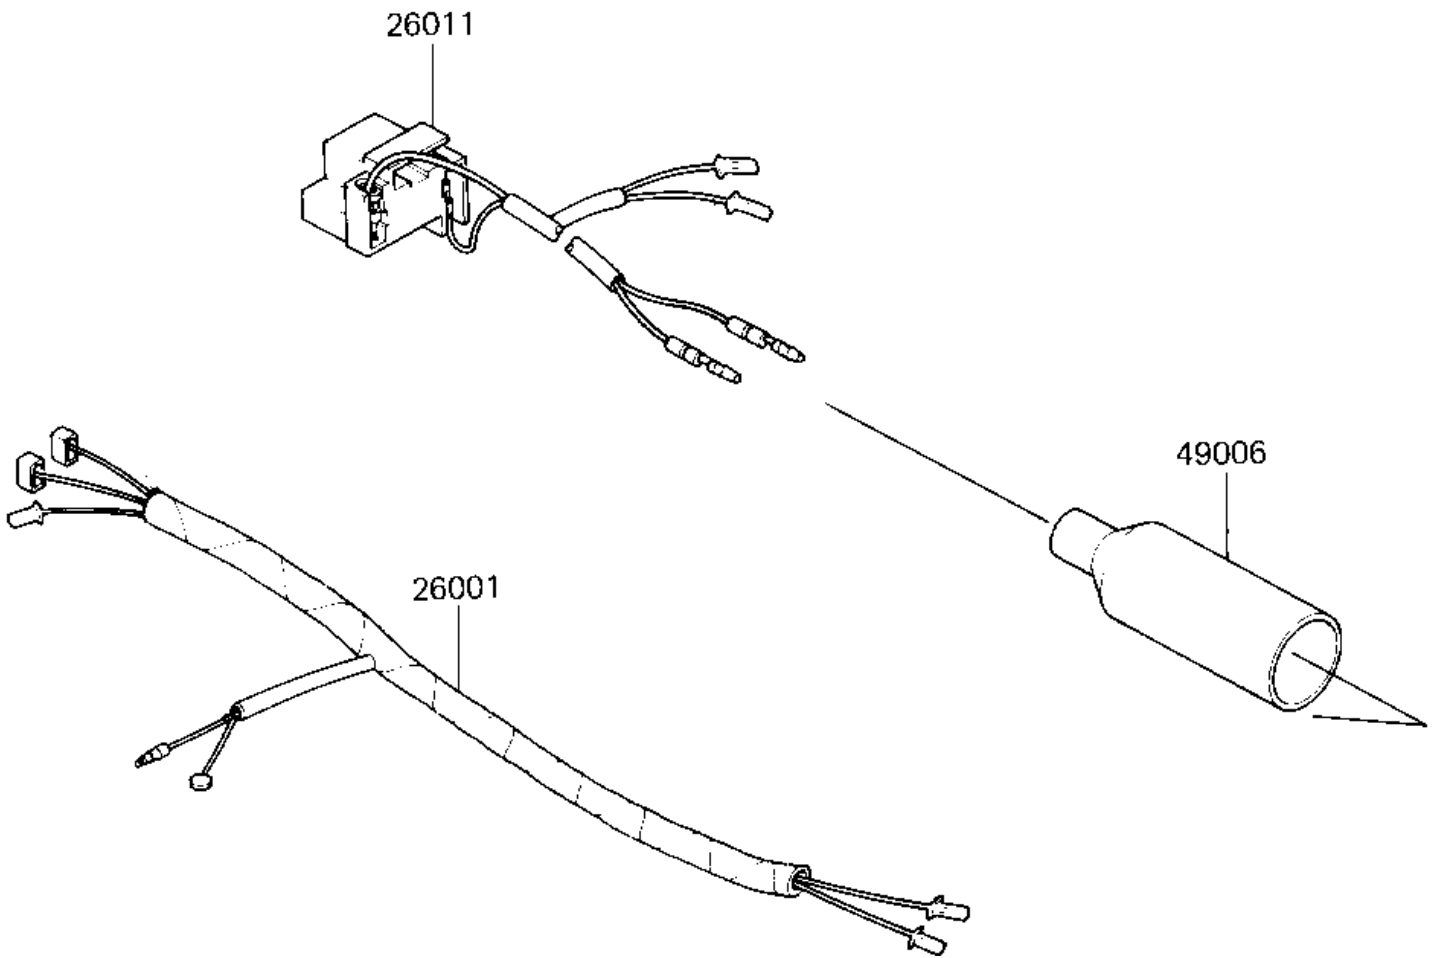

1985 Tecate PARTS DIAGRAM

CHASSIS ELECTRICAL EQUIPMENT ('85 A2)

F2760-0327

1985 Tecate PARTS LIST

CHASSIS ELECTRICAL EQUIPMENT ('85 A2)

ITEM NAME	PART NUMBER	QUANTITY
HARNESS,MAIN (Ref # 26001)	26001-1697	1
WIRE-LEAD,HEAD LAMP (Ref # 26011)	26011-4011	1
BOOT,HARNESS (Ref # 49006)	49006-4007	1