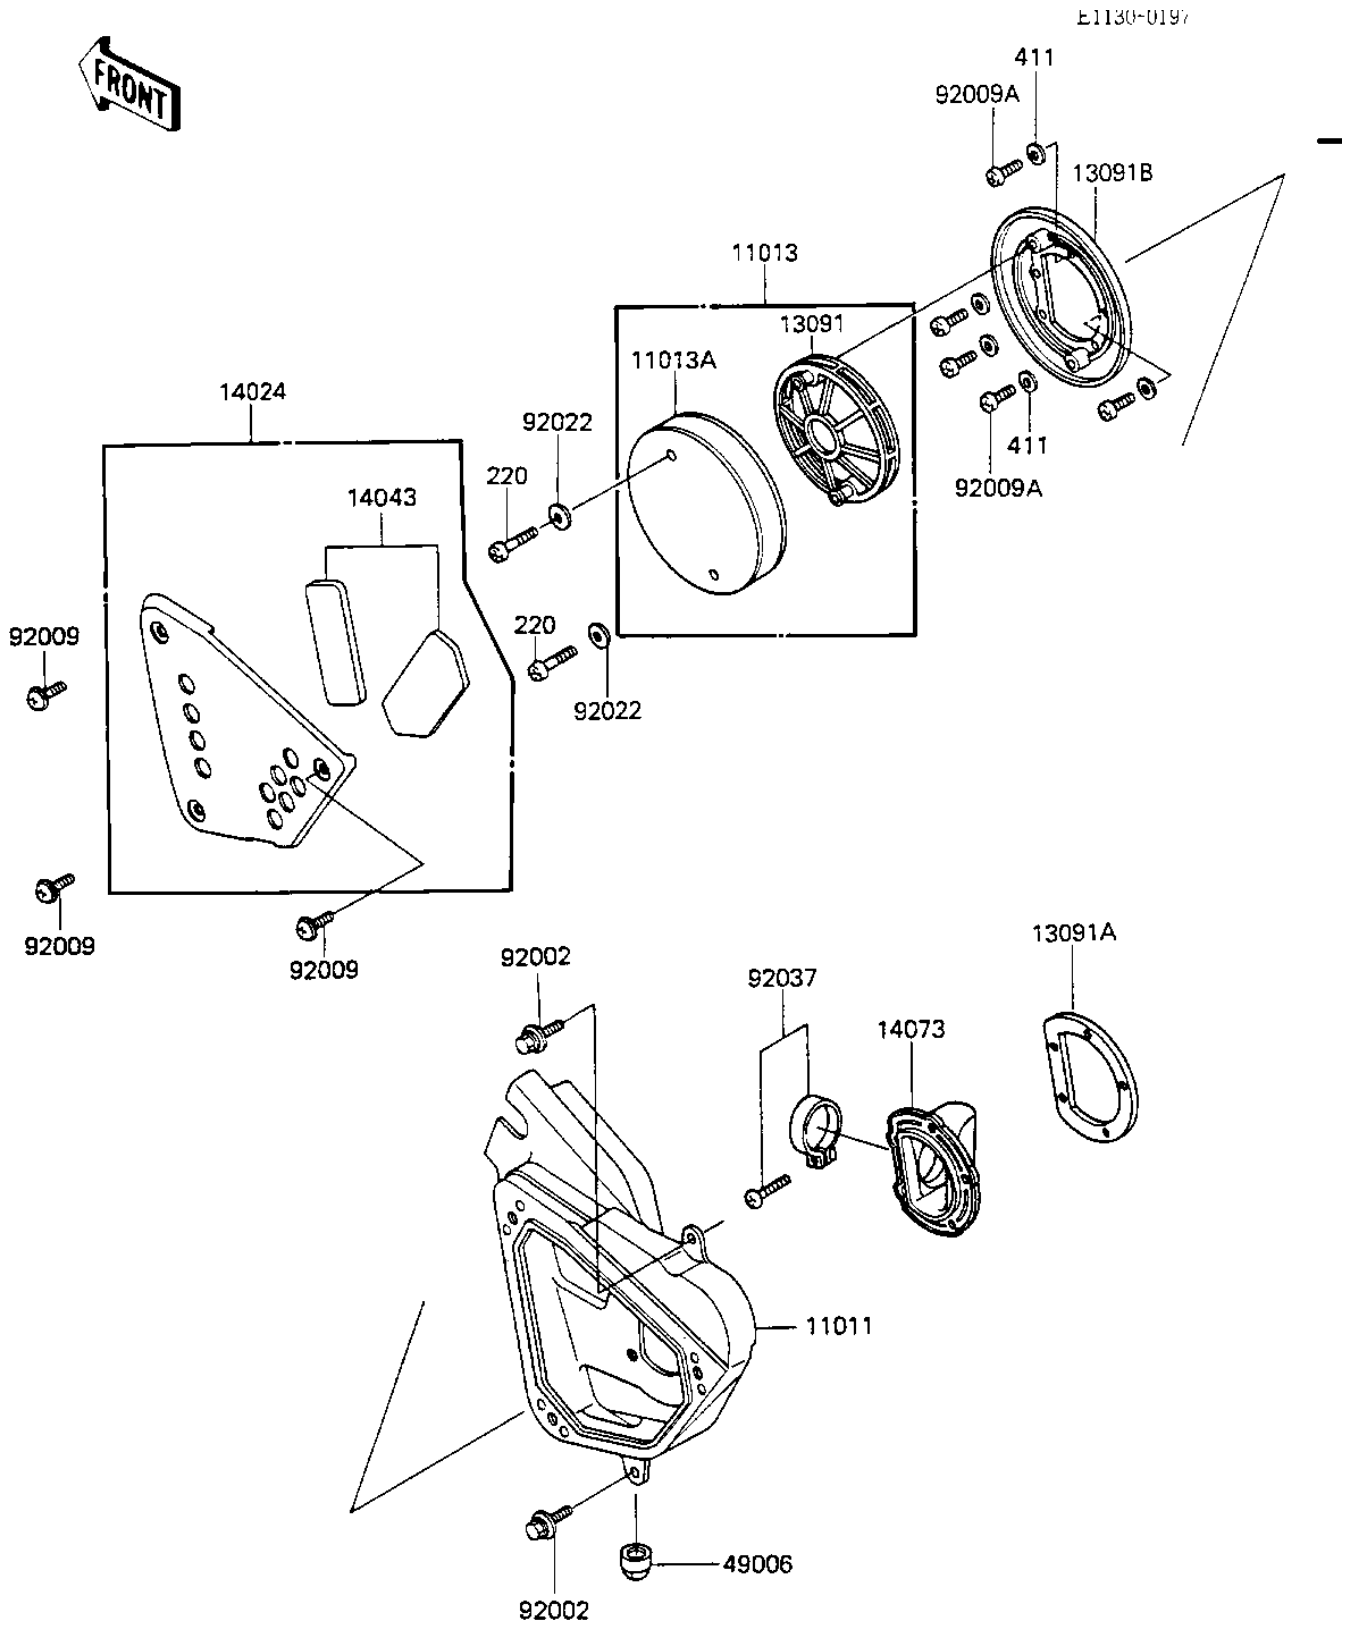

1985 KX500 PARTS DIAGRAM

AIR CLEANER

1985 KX500 PARTS LIST

AIR CLEANER

ITEM NAME	PART NUMBER	QUANTITY
CASE-AIR FILTER (Ref # 11011)	11011-1180	1
ELEMENT-AIR FILTER (Ref # 11013)	11013-1110	1
ELEMENT-AIR FILTER (Ref # 11013A)	11013-1111	1
HOLDER (Ref # 13091)	13091-1265	1
HOLDER,DUCT (Ref # 13091A)	13091-1266	1
HOLDER,ELEMENT (Ref # 13091B)	13091-1267	1
COVER,AIR FILTER CASE (Ref # 14024)	14024-1210	1
FILTER,COVER (Ref # 14043)	14043-1057	1
DUCT,AIR FILTER (Ref # 14073)	14073-1194	1
BOOT,AIR FILTER (Ref # 49006)	49006-1156	1
BOLT,6X14 (Ref # 92002)	92150-1340	2
SCREW,6X14 (Ref # 92009)	92009-1287	3
SCREW,5X14 (Ref # 92009A)	92009-1341	5
WASHER 6.5X20X1.6T (Ref # 92022)	92022-125	2
CLAMP,AIR FILTER (Ref # 92037)	92037-1409	1
SCREW PAN HEAD 6X40 (Ref # 220)	220B0640	2
WASHER PLAIN 5MM (Ref # 411)	411B0500	5