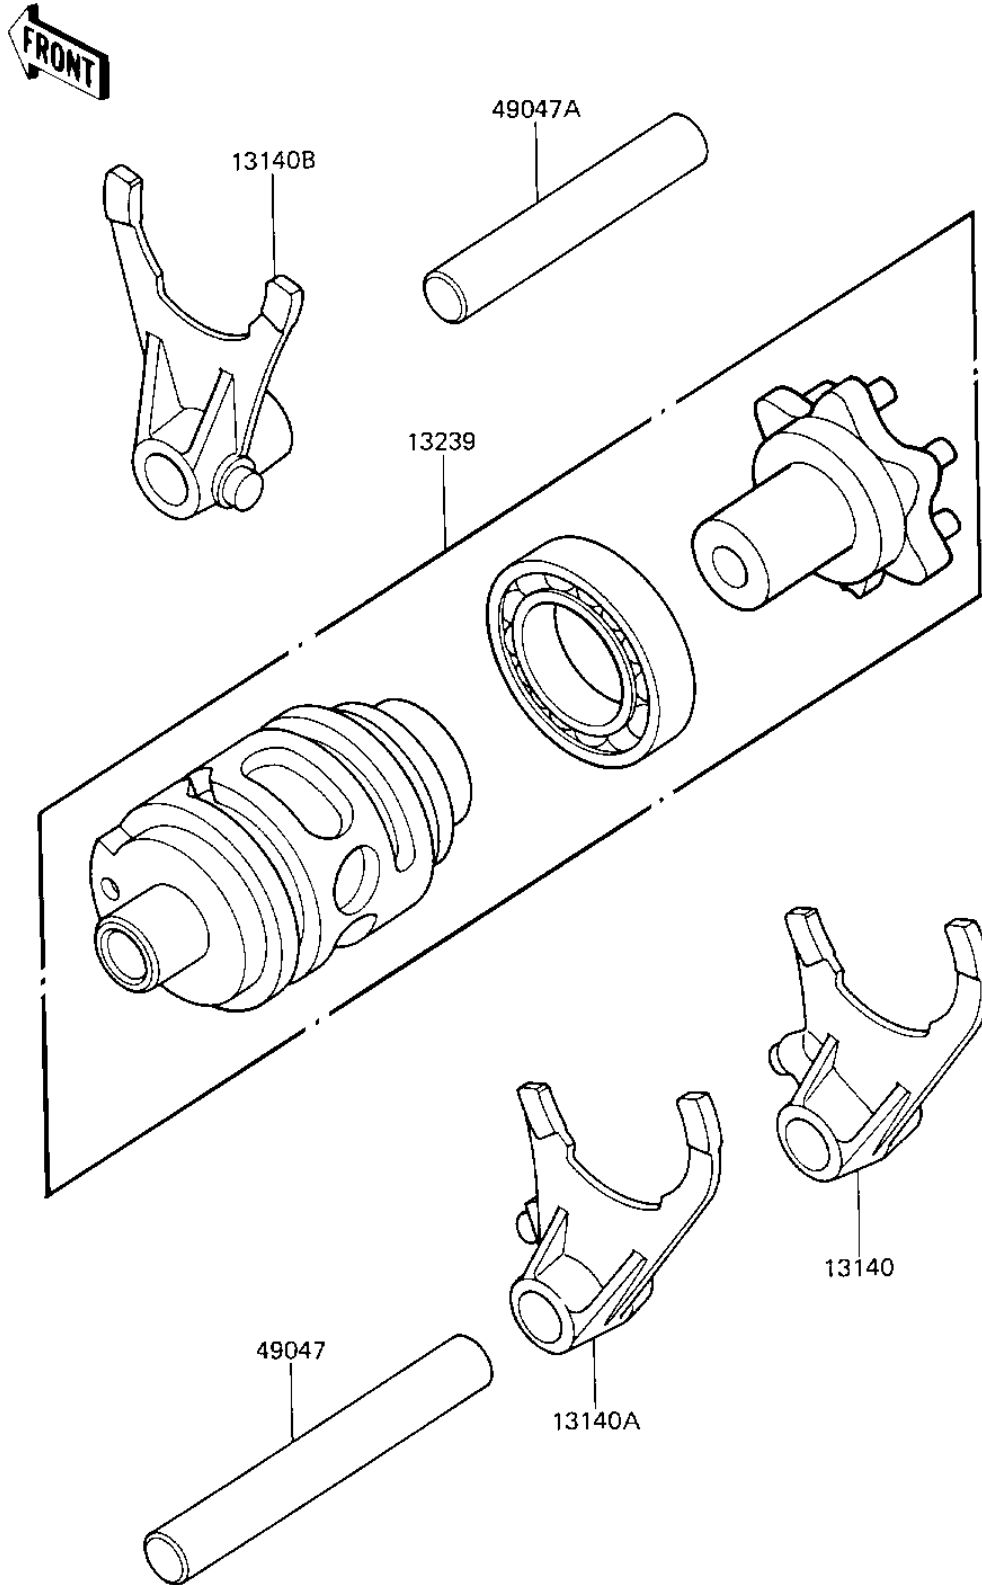

# 1985 KX500 PARTS DIAGRAM

## GEAR CHANGE DRUM & FORKS

E1362-0085

# 1985 KX500 PARTS LIST

## GEAR CHANGE DRUM & FORKS

ITEM NAME	PART NUMBER	QUANTITY
FORK-SHIFT,LOW (Ref # 13140)	13140-1057	1
FORK-SHIFT,2ND&3RD (Ref # 13140A)	13140-1058	1
FORK-SHIFT,4TH&TOP (Ref # 13140B)	13140-1059	1
DRUM-ASSY-CHANGE (Ref # 13239)	13239-1102	1
RODSHIFT,SHORT (Ref # 49047)	13209-014	1
ROD,SHIFT,L=65M/M (Ref # 49047A)	49047-1011	1