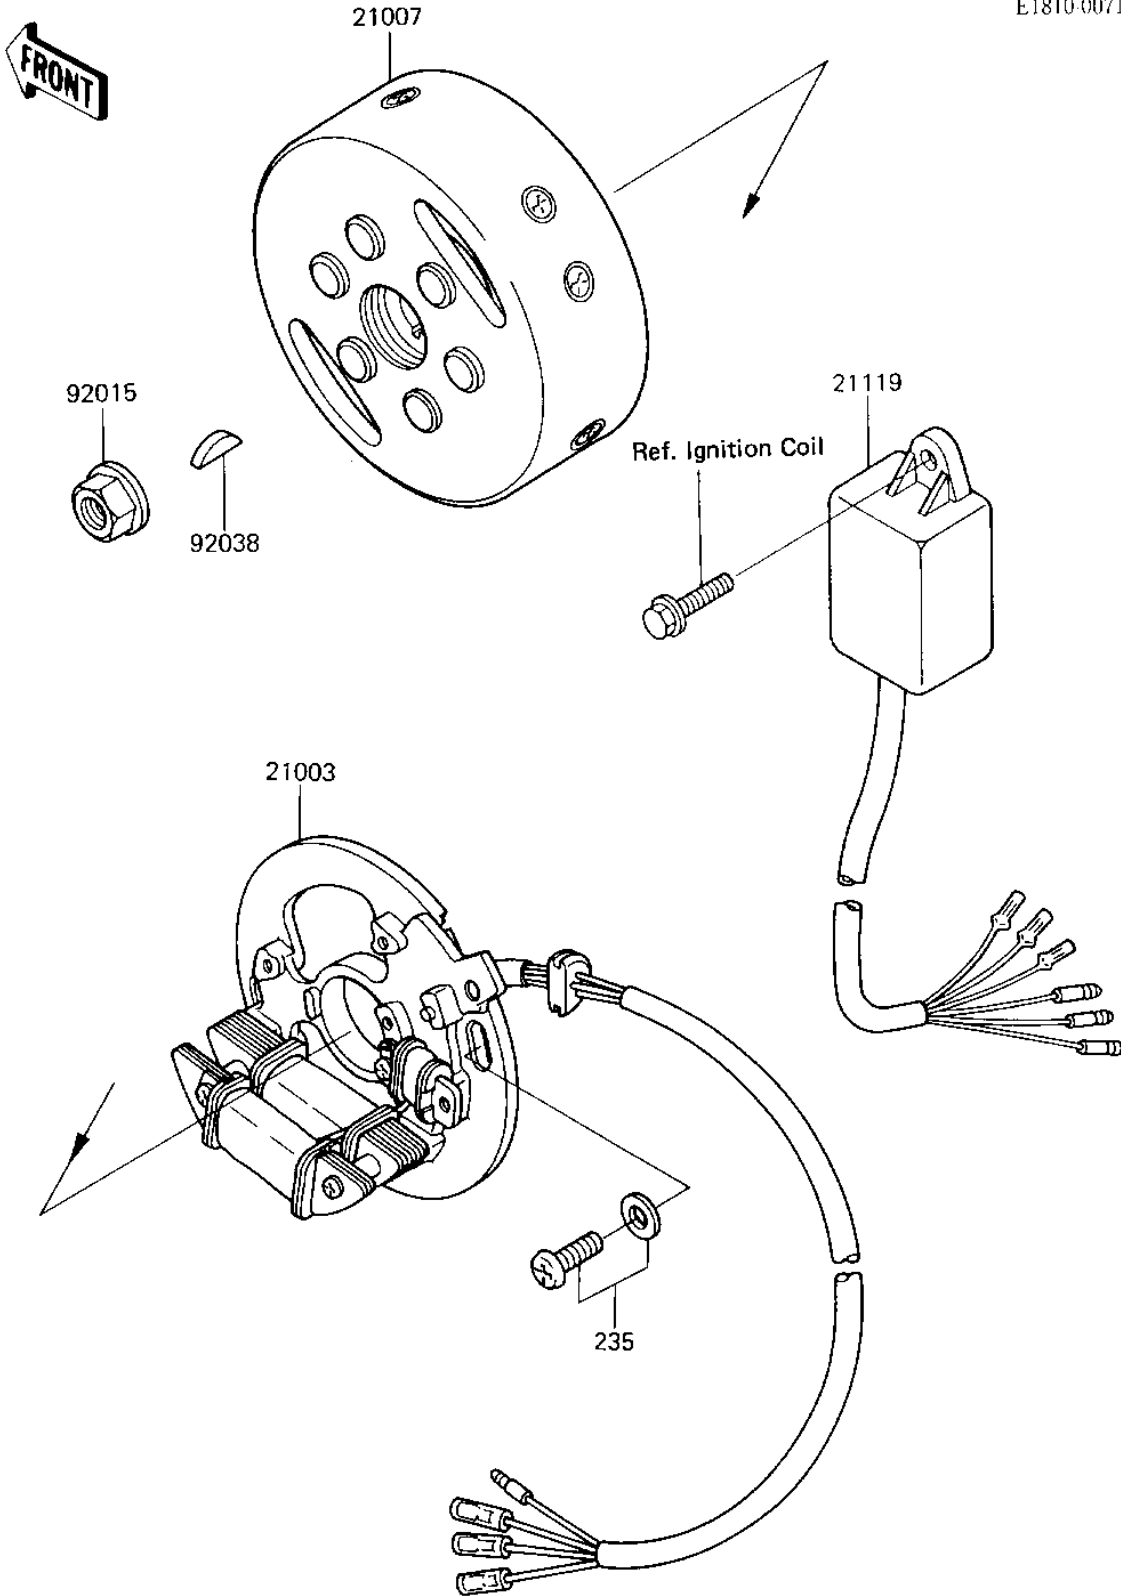

1985 KX500 PARTS DIAGRAM

IGNITION

E1810.0071

1985 KX500 PARTS LIST

IGNITION

ITEM NAME	PART NUMBER	QUANTITY
STATOR (Ref # 21003)	21003-1109	1
ROTOR (Ref # 21007)	21007-1117	1
IGNITER (Ref # 21119)	21119-1133	1
NUT-12MM (Ref # 92015)	92015-1156	1
WOODRUFF KEY (Ref # 92038)	92038-001	1
SCREW-PAN-WP-CROS (Ref # 235)	235B0616	2