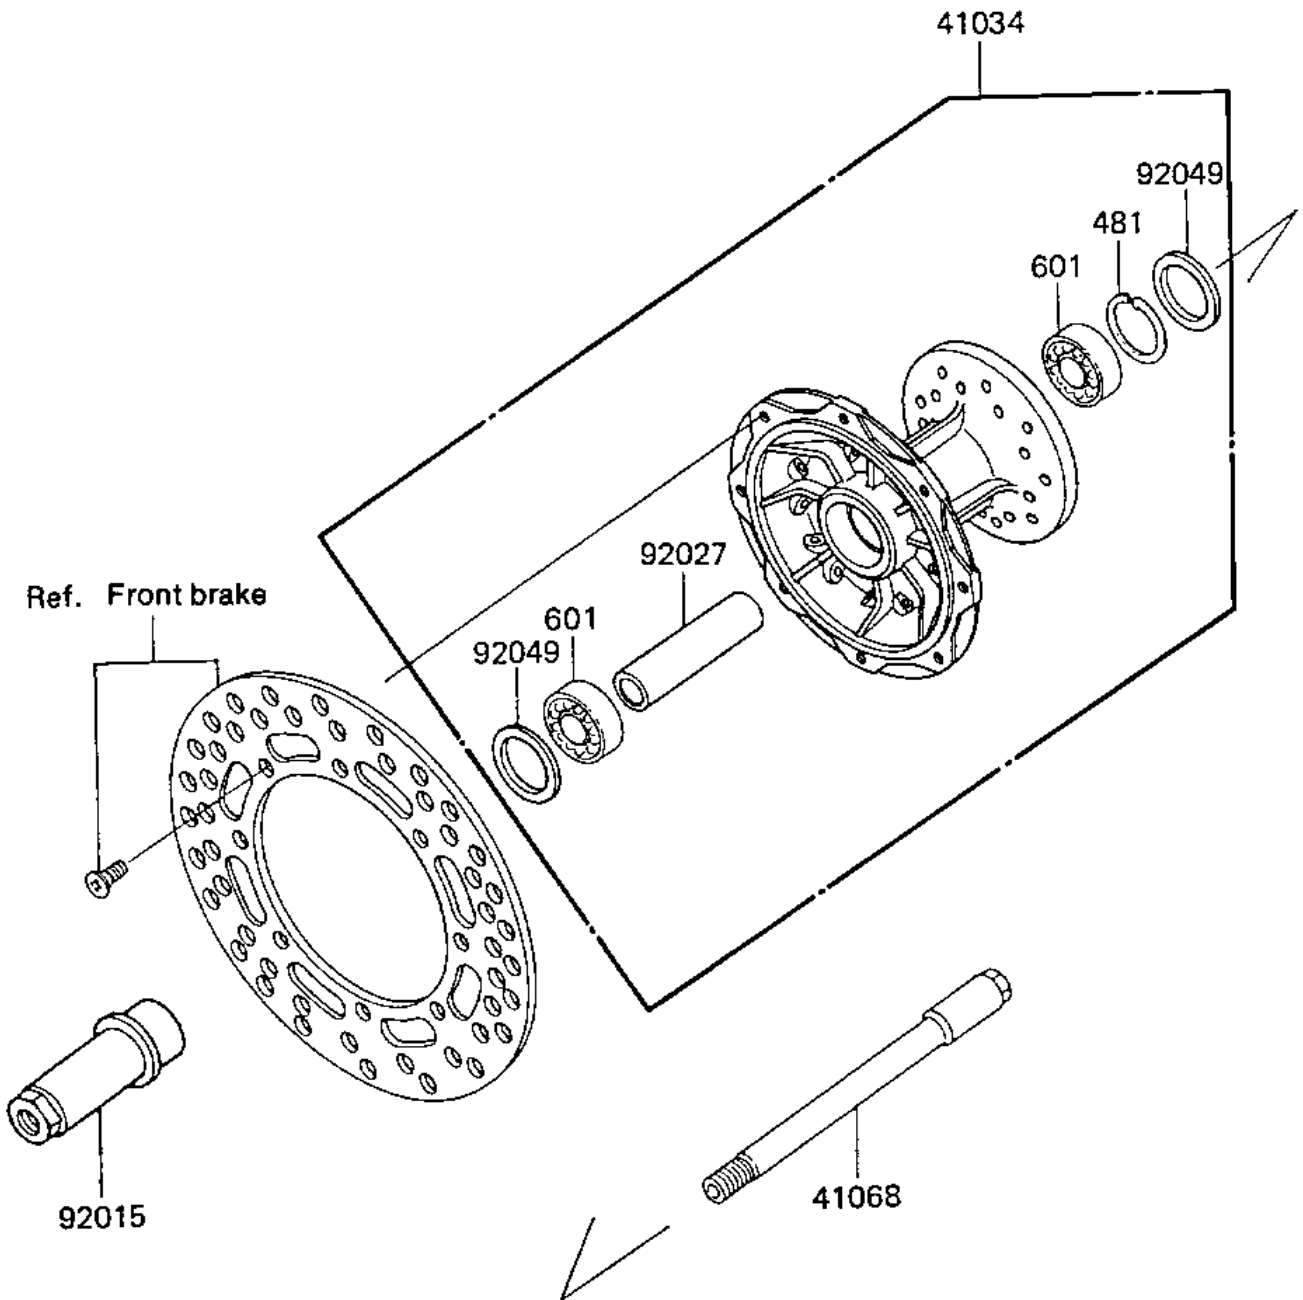

1985 KX500 PARTS DIAGRAM

FRONT HUB

F2230-0125

1985 KX500 PARTS LIST

FRONT HUB

ITEM NAME	PART NUMBER	QUANTITY
DRUM-ASSY,FR BRAKE (Ref # 41034)	41034-1115	1
AXLE,FR (Ref # 41068)	41068-1241	1
NUT,FR AXLE (Ref # 92015)	92015-1462	1
COLLAR,FR BRAKE DRUM, (Ref # 92027)	92027-1829	1
SEAL-OIL,BSNC2 22404 (Ref # 92049)	92049-1204	2
RING, SNAP,43.5M/M (Ref # 481)	92033-1040	1
BEARING BALL (Ref # 601)	601B6203U	2