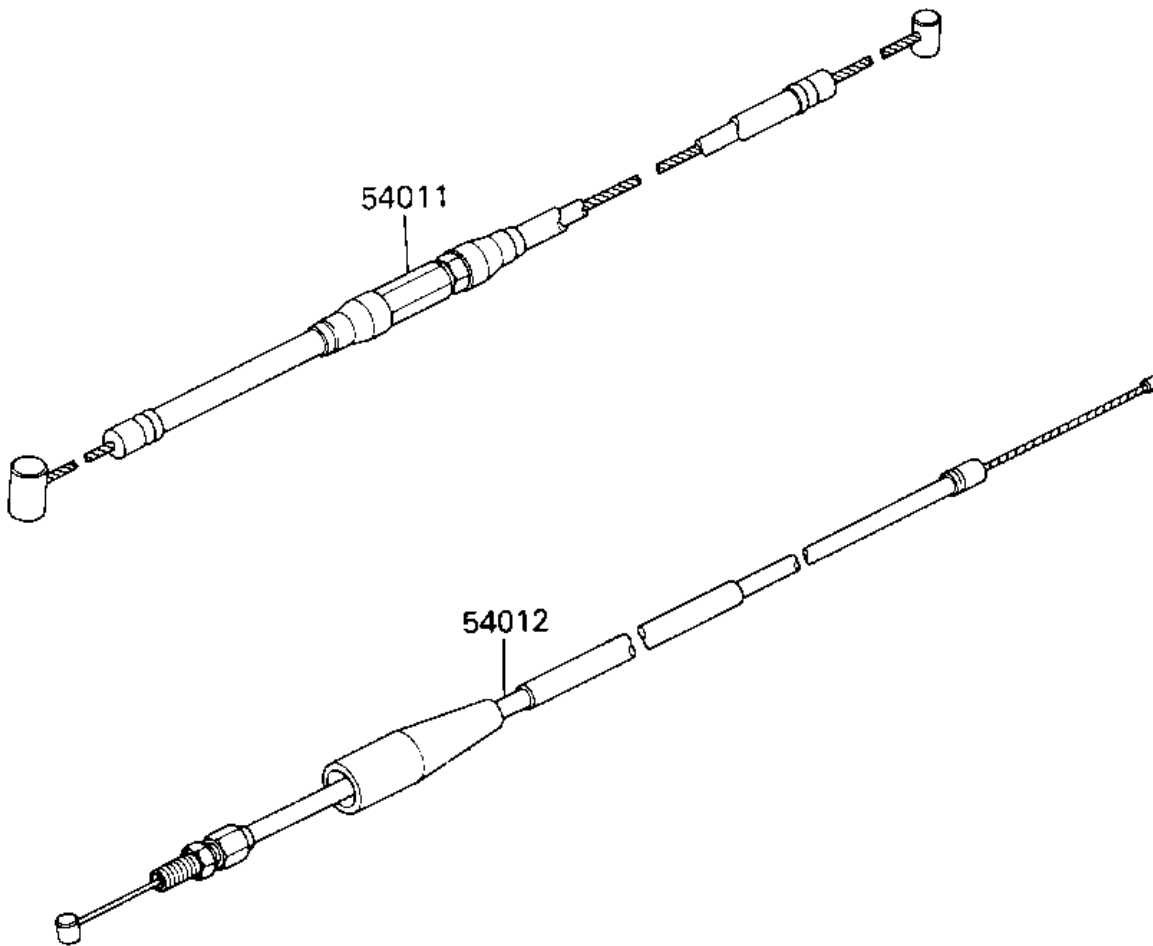

1985 KX500 PARTS DIAGRAM

CABLES

F2540-0200

—

1985 KX500 PARTS LIST

CABLES

ITEM NAME	PART NUMBER	QUANTITY
CABLE-CLUTCH (Ref # 54011)	54011-1230	1
CABLE-THROTTLE (Ref # 54012)	54012-1211	1