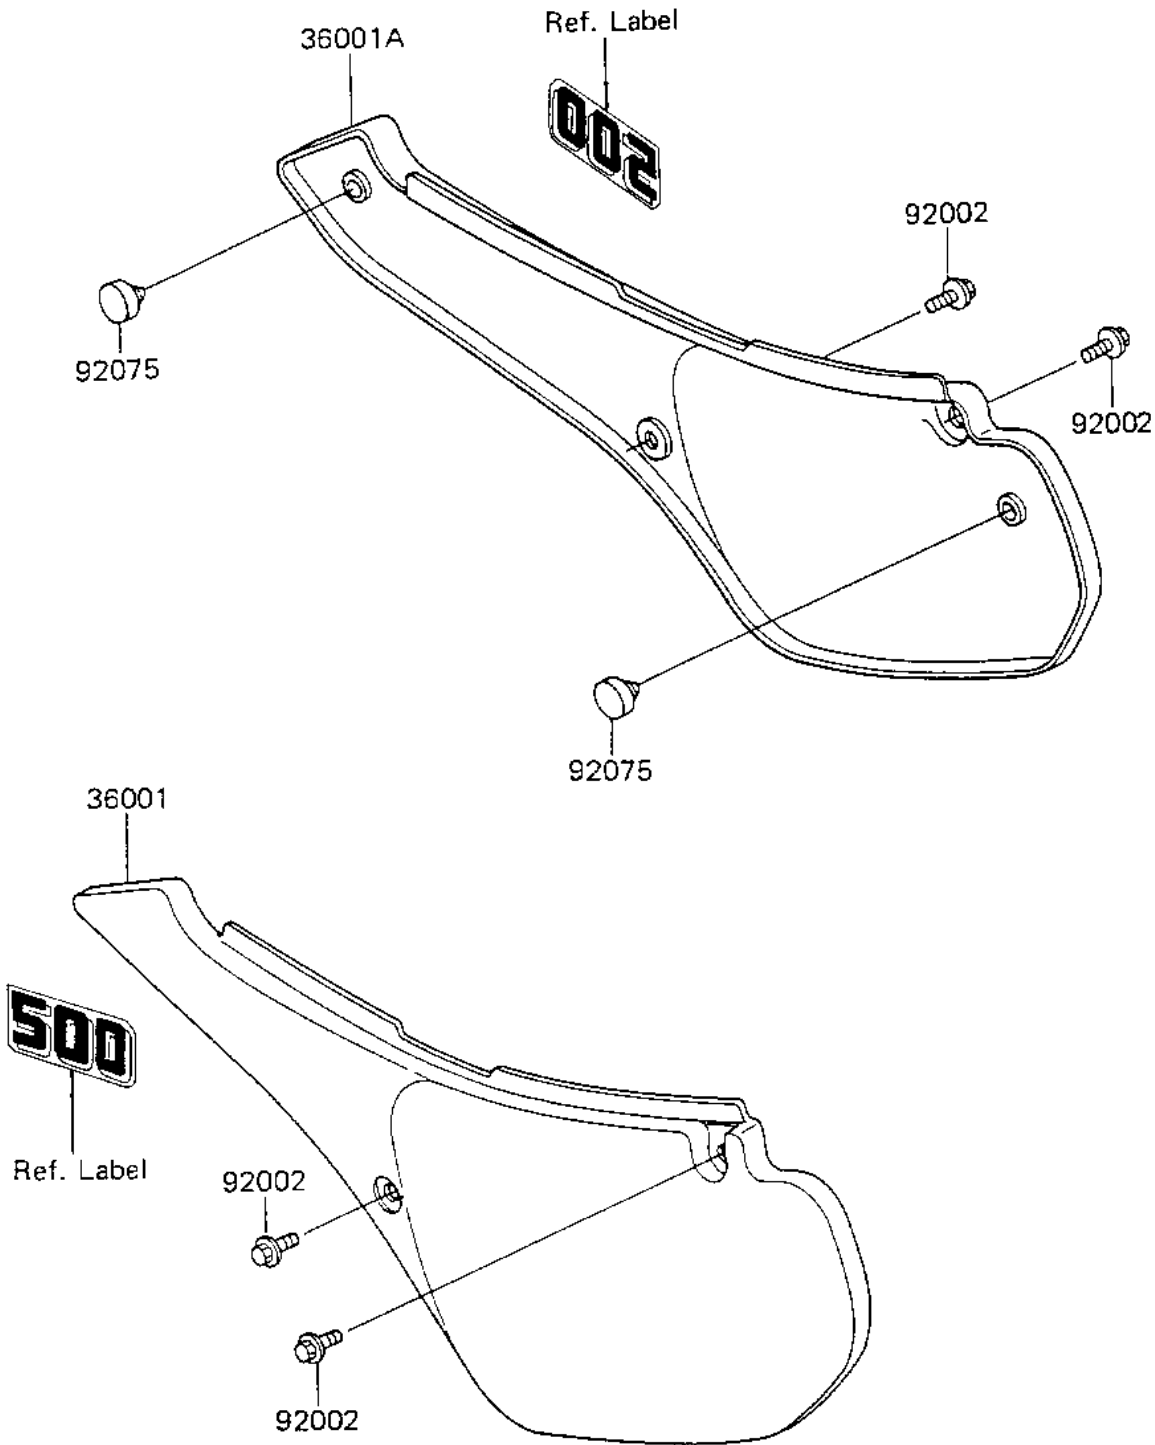

# 1985 KX500 PARTS DIAGRAM

SIDE COVERS

F2611-0004

# 1985 KX500 PARTS LIST

## SIDE COVERS

ITEM NAME	PART NUMBER	QUANTITY
COVER-SIDE,LH,L.GREEN (Ref # 36001)	36001-1279-AE	1
COVER-SIDE,RH,L.GREEN (Ref # 36001A)	36001-1280-AE	1
BOLT,6X14 (Ref # 92002)	92150-1340	4
DAMPER,SIDE COVER (Ref # 92075)	92075-1598	2