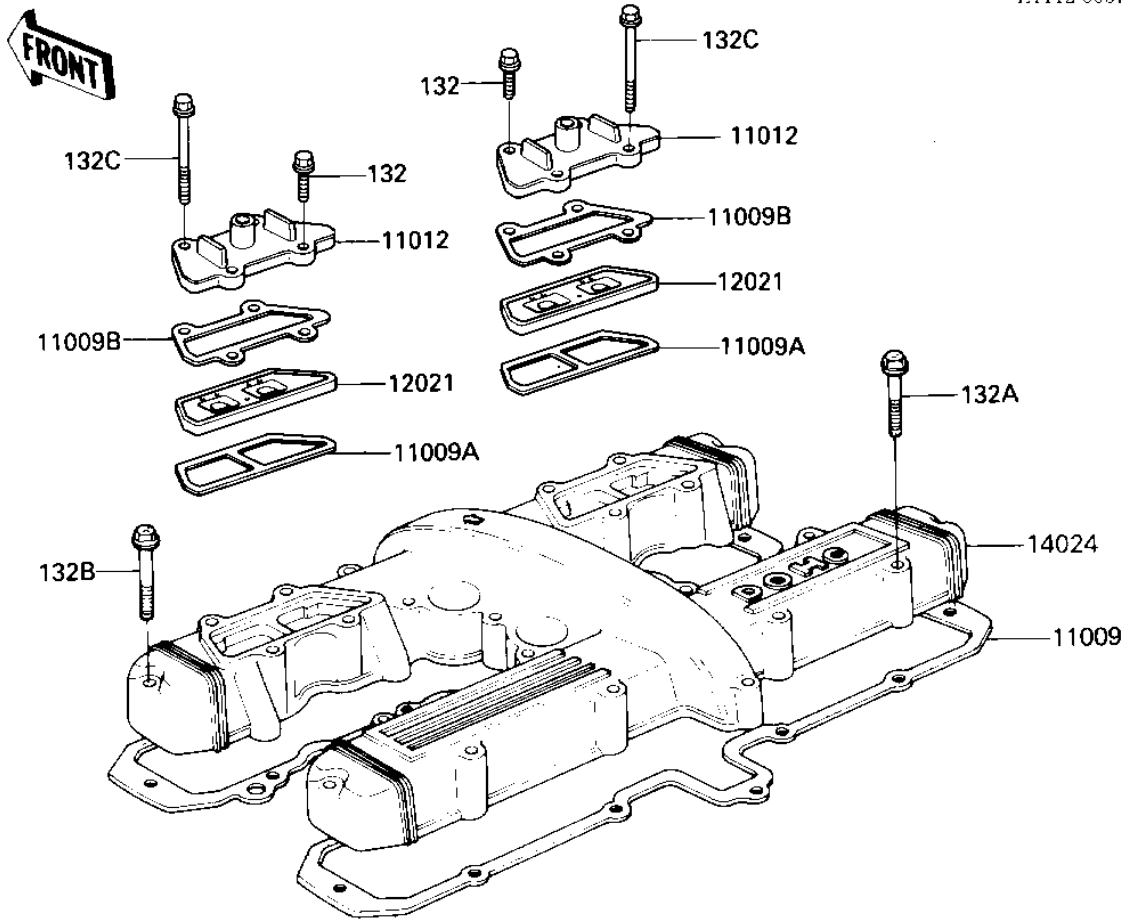

1984 GPz PARTS DIAGRAM

CYLINDER HEAD COVER

E1112-0067

1984 GPz PARTS LIST

CYLINDER HEAD COVER

ITEM NAME	PART NUMBER	QUANTITY
GASKET,CYLINDER HEAD (Ref # 11009)	11009-1280	1
GASKET,REED VALVE,LWR (Ref # 11009A)	11009-1382	2
GASKET,REED VALVE,UPP (Ref # 11009B)	11060-1064	2
CAP (Ref # 11012)	11012-1213	2
VALVE-ASSY-REED (Ref # 12021)	12021-1008	2
COVER,CYLINDER HEAD (Ref # 14024)	14025-1403	1
BOLT-FLANGED-SMALL (Ref # 132)	132J0620	4
BOLT-FLANGED-SMALL (Ref # 132A)	132J0635	16
BOLT-FLANGED-SMALL (Ref # 132A)	132J0635	20
BOLT-FLANGED-SMALL (Ref # 132B)	132J0645	4
BOLT-FLANGED-SMALL (Ref # 132C)	132W0665	4