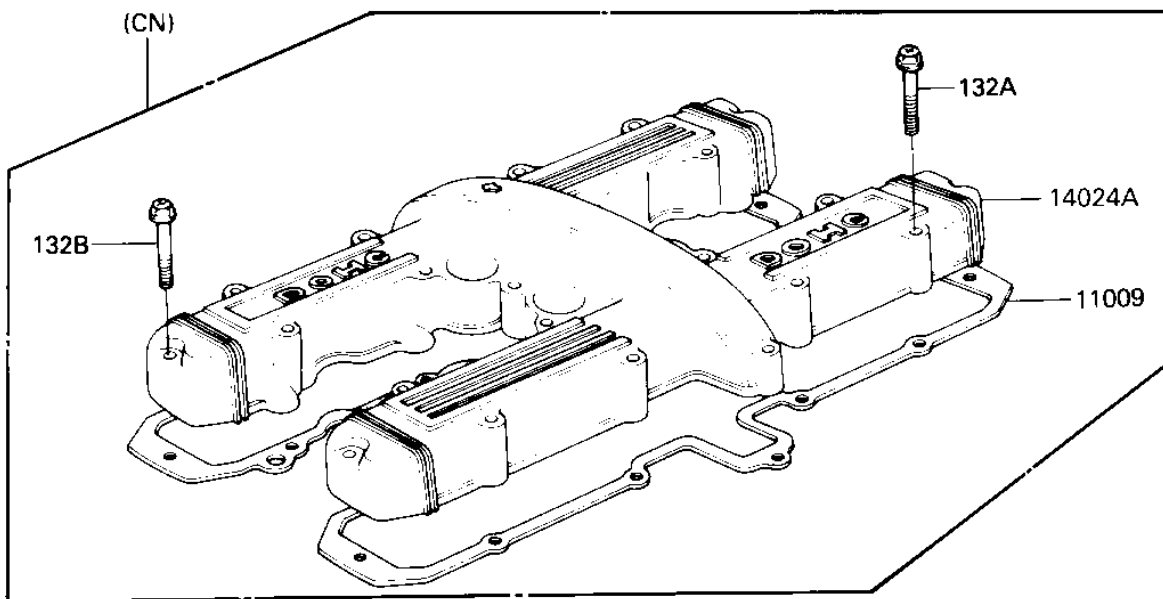

1984 GPz PARTS DIAGRAM

CYLINDER HEAD COVER

E1112-0067

1984 GPz PARTS LIST

CYLINDER HEAD COVER

ITEM NAME	PART NUMBER	QUANTITY
GASKET,CYLINDER HEAD (Ref # 11009)	11009-1280	1
GASKET,REED VALVE,LWR (Ref # 11009A)	11009-1382	2
GASKET,REED VALVE,UPP (Ref # 11009B)	11060-1064	2
CAP (Ref # 11012)	11012-1213	2
VALVE-ASSY-REED (Ref # 12021)	12021-1008	2
COVER,CYLINDER HEAD (Ref # 14024)	14025-1403	1
BOLT-FLANGED-SMALL (Ref # 132)	132J0620	4
BOLT-FLANGED-SMALL (Ref # 132A)	132J0635	16
BOLT-FLANGED-SMALL (Ref # 132A)	132J0635	20
BOLT-FLANGED-SMALL (Ref # 132B)	132J0645	4
BOLT-FLANGED-SMALL (Ref # 132C)	132W0665	4