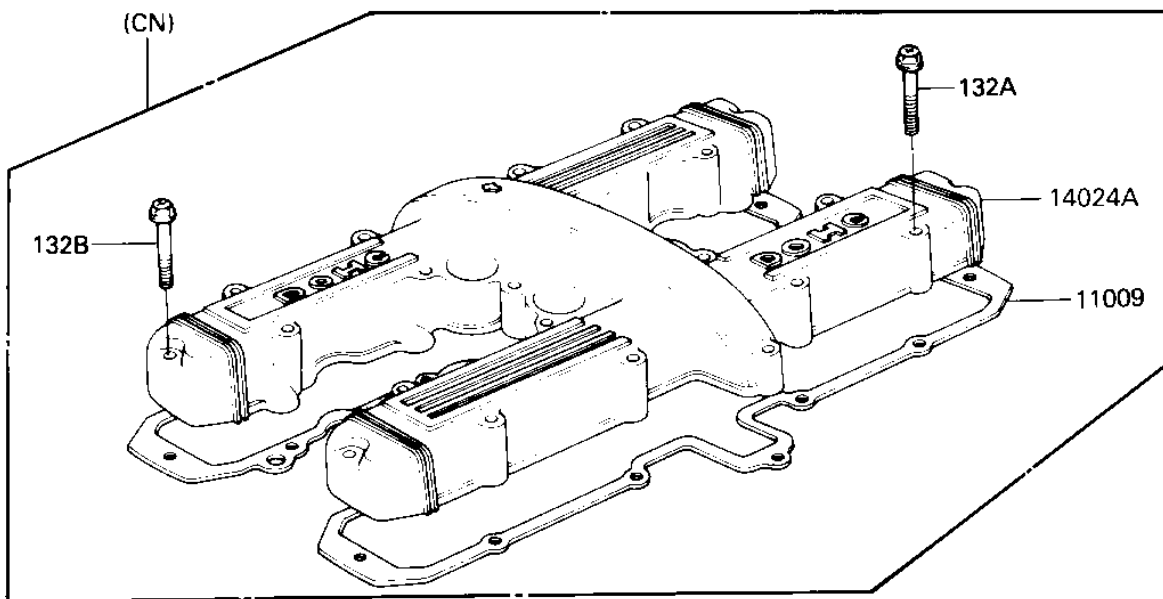

1985 GPz PARTS DIAGRAM

CYLINDER HEAD COVER

E1112-0067

1985 GPz PARTS LIST

CYLINDER HEAD COVER

ITEM NAME	PART NUMBER	QUANTITY
GASKET,CYLINDER HEAD (Ref # 11009)	11009-1280	1
GASKET,REED VALVE,LWR (Ref # 11009A)	11009-1382	2
GASKET,REED VALVE,UPP (Ref # 11009B)	11060-1064	2
CAP (Ref # 11012)	11012-1213	2
VALVE-ASSY-REED (Ref # 12021)	12021-1008	2
COVER,CYLINDER HEAD (Ref # 14024)	14025-1403	1
BOLT-FLANGED-SMALL (Ref # 132)	132J0620	4
BOLT-FLANGED-SMALL (Ref # 132A)	132J0635	16
BOLT-FLANGED-SMALL (Ref # 132A)	132J0635	20
BOLT-FLANGED-SMALL (Ref # 132B)	132J0645	4
BOLT-FLANGED-SMALL (Ref # 132C)	132W0665	4