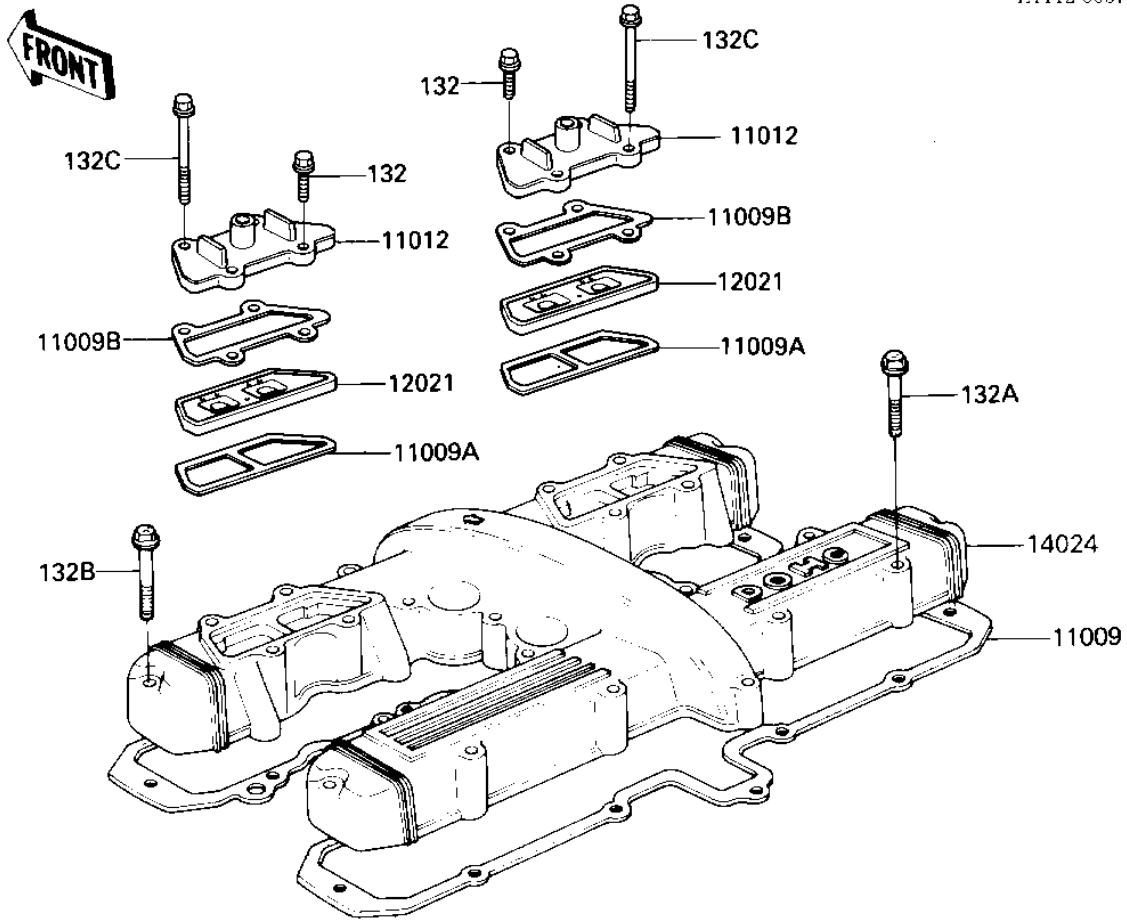

1985 GPz PARTS DIAGRAM

CYLINDER HEAD COVER

E1112-0067

1985 GPz PARTS LIST

CYLINDER HEAD COVER

ITEM NAME	PART NUMBER	QUANTITY
GASKET,CYLINDER HEAD (Ref # 11009)	11009-1280	1
GASKET,REED VALVE,LWR (Ref # 11009A)	11009-1382	2
GASKET,REED VALVE,UPP (Ref # 11009B)	11060-1064	2
CAP (Ref # 11012)	11012-1213	2
VALVE-ASSY-REED (Ref # 12021)	12021-1008	2
COVER,CYLINDER HEAD (Ref # 14024)	14025-1403	1
BOLT-FLANGED-SMALL (Ref # 132)	132J0620	4
BOLT-FLANGED-SMALL (Ref # 132A)	132J0635	16
BOLT-FLANGED-SMALL (Ref # 132A)	132J0635	20
BOLT-FLANGED-SMALL (Ref # 132B)	132J0645	4
BOLT-FLANGED-SMALL (Ref # 132C)	132W0665	4