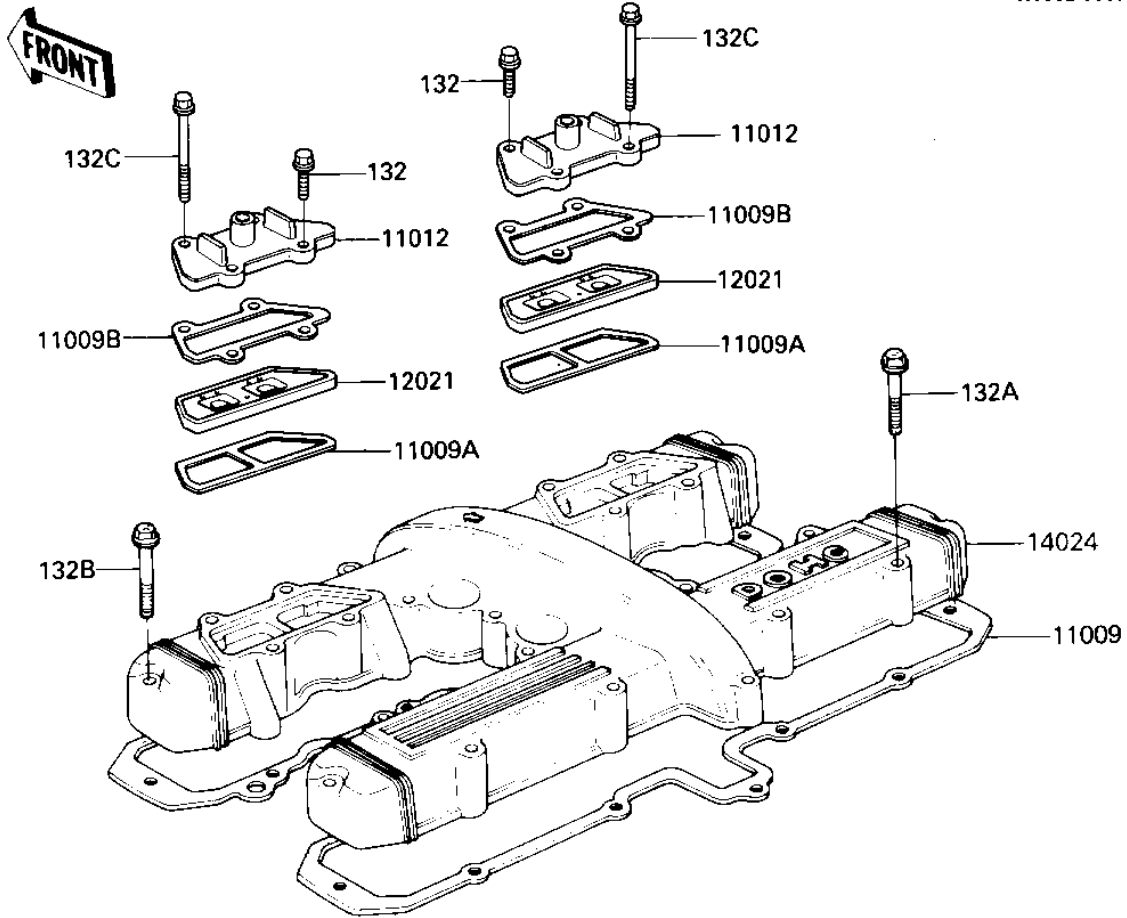

1985 GPz PARTS DIAGRAM

CYLINDER HEAD COVER

E1112-0067

1985 GPz PARTS LIST

CYLINDER HEAD COVER

ITEM NAME	PART NUMBER	QUANTITY
GASKET,CYLINDER HEAD (Ref # 11009)	11009-1280	1
GASKET,REED VALVE,LWR (Ref # 11009A)	11009-1382	2
GASKET,REED VALVE,UPP (Ref # 11009B)	11060-1064	2
CAP (Ref # 11012)	11012-1213	2
VALVE-ASSY-REED (Ref # 12021)	12021-1008	2
COVER,CYLINDER HEAD (Ref # 14024)	14025-1403	1
BOLT-FLANGED-SMALL (Ref # 132)	132J0620	4
BOLT-FLANGED-SMALL (Ref # 132A)	132J0635	16
BOLT-FLANGED-SMALL (Ref # 132A)	132J0635	20
BOLT-FLANGED-SMALL (Ref # 132B)	132J0645	4
BOLT-FLANGED-SMALL (Ref # 132C)	132W0665	4