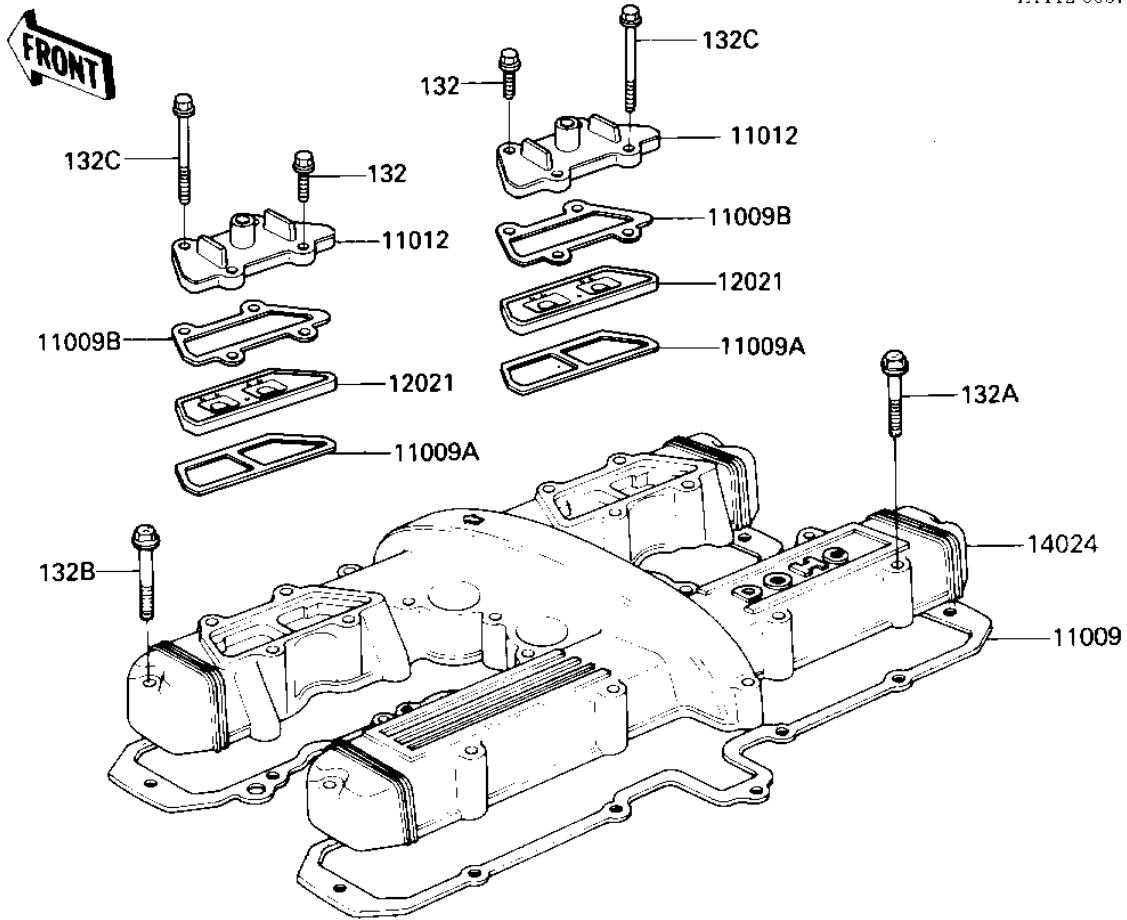

1986 GPz PARTS DIAGRAM

CYLINDER HEAD COVER

E1112-0067

1986 GPz PARTS LIST

CYLINDER HEAD COVER

ITEM NAME	PART NUMBER	QUANTITY
GASKET,CYLINDER HEAD (Ref # 11009)	11009-1280	1
COVER (Canada) (Ref # 14024A)	14025-1404	1
BOLT-FLANGED-SMALL (Ref # 132B)	132J0645	4