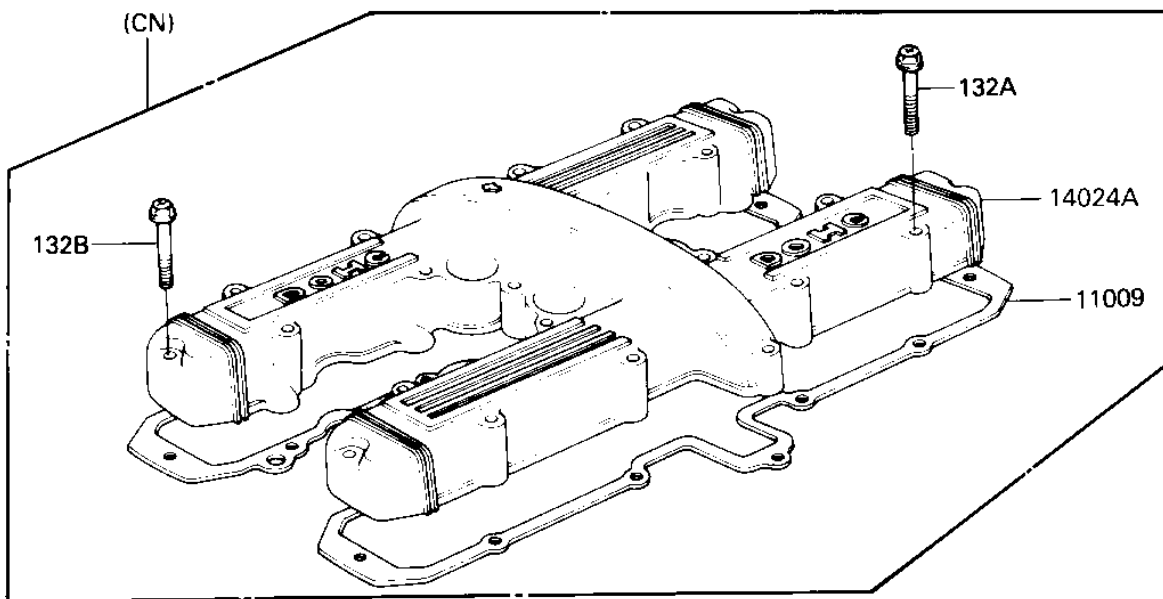

1986 GPz PARTS DIAGRAM

CYLINDER HEAD COVER

E1112-0067

1986 GPz PARTS LIST

CYLINDER HEAD COVER

ITEM NAME	PART NUMBER	QUANTITY
GASKET,CYLINDER HEAD (Ref # 11009)	11009-1280	1
COVER (Canada) (Ref # 14024A)	14025-1404	1
BOLT-FLANGED-SMALL (Ref # 132B)	132J0645	4