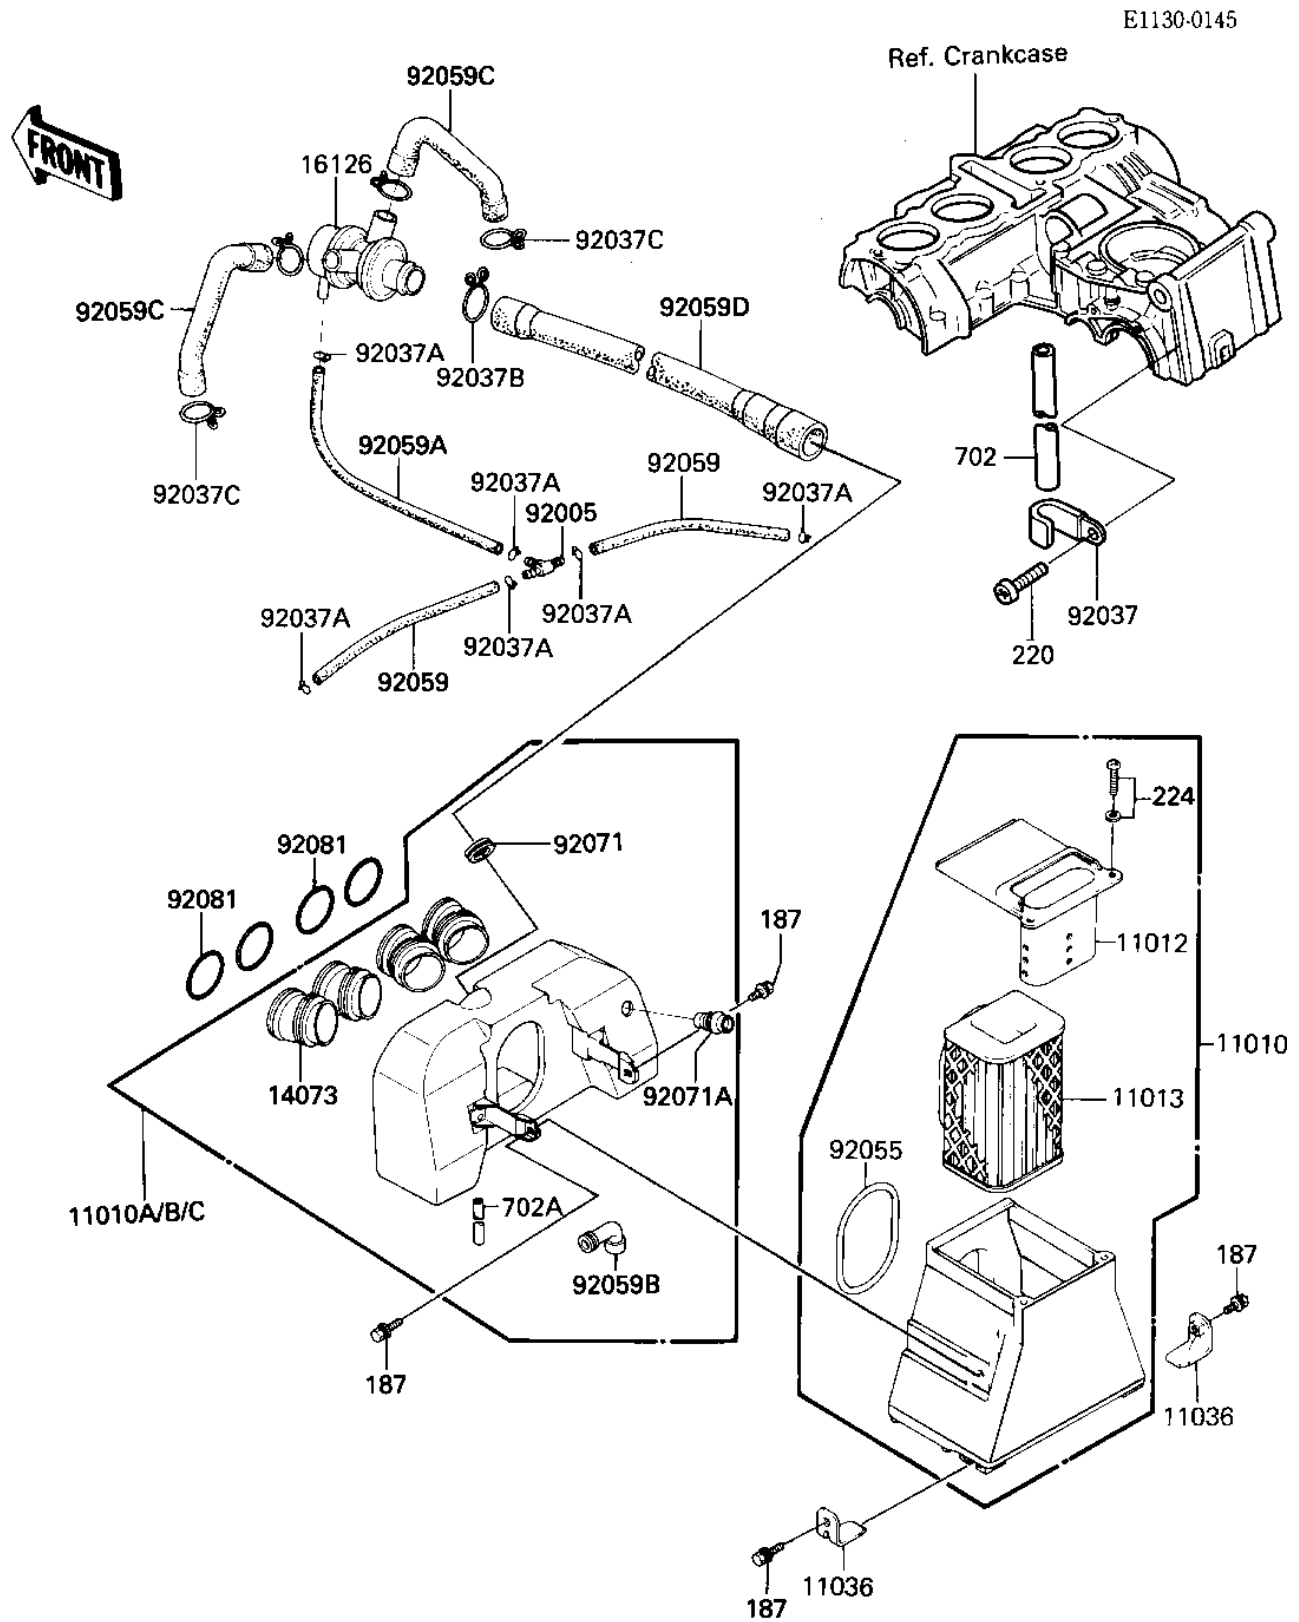

1984 GPz PARTS DIAGRAM

AIR CLEANER

1984 GPz PARTS LIST

AIR CLEANER

ITEM NAME	PART NUMBER	QUANTITY
FILTER-ASSY-AIR,RR (Ref # 11010)	11010-1149	1
FILTER-ASSY-AIR,FR (Ref # 11010A)	11010-1209	1
FILTER-ASSY-AIR,FR (Canada) (Ref # 11010B)	11010-1211	1
FILTER-ASSY-AIR,FR (Ref # 11010C)	11010-1226	1
CAP,AIR FILTER (Ref # 11012)	11012-1183	1
ELEMENT,AIR CLNR (Ref # 11013)	11013-1013	1
BRACKET-A,AIR FILTER, (Ref # 11036)	11036-1514	2
DUCT,AIR FILTER,FR (Ref # 14073)	14073-1158	4
VALVE ASSY,AIR SWITCH (Ref # 16126)	16126-1017	1
FITTING,TUBE (Ref # 92005)	92005-1017	1
CLAMP,WIRING HARNESS (Ref # 92037)	21126-008	1
CLAMP TUBE (Ref # 92037A)	92037-072	6
CLAMP (Ref # 92037B)	92037-1076	1
CLAMP,BREATHER TUBE (Ref # 92037C)	92037-213	4
RING-0,91MM (Ref # 92055)	92055-1137	1
TUBE,VACUUM,LONG (Ref # 92059)	92059-1162	2
TUBE,4X9X220L (Ref # 92059A)	92059-1040	1
TUBE,AIR FILTER BLEED (Ref # 92059B)	92059-1170	1
TUBE,AIR (Ref # 92059C)	92059-1208	2
TUBE,L=355 (Ref # 92059D)	92059-1448	1
GROMMET,AIR CLEANER (Ref # 92071)	92071-1013	1
GROMMET,AIR FILTER (Ref # 92071A)	92071-1112	1
SPRING,AIR FILTER DUC (Ref # 92081)	92144-1771	4
BOLT 6X14 (Ref # 187)	187B0614	4
SCREW PAN HEAD 6X12 (Ref # 220)	220B0612	1
SCREW-PAN-WP-CROS (Ref # 224)	224B0612	2
TUBE-RUBBER (Ref # 702)	702A04120	1
TUBE-RUBBER,4X330 (Ref # 702A)	702A04330	1