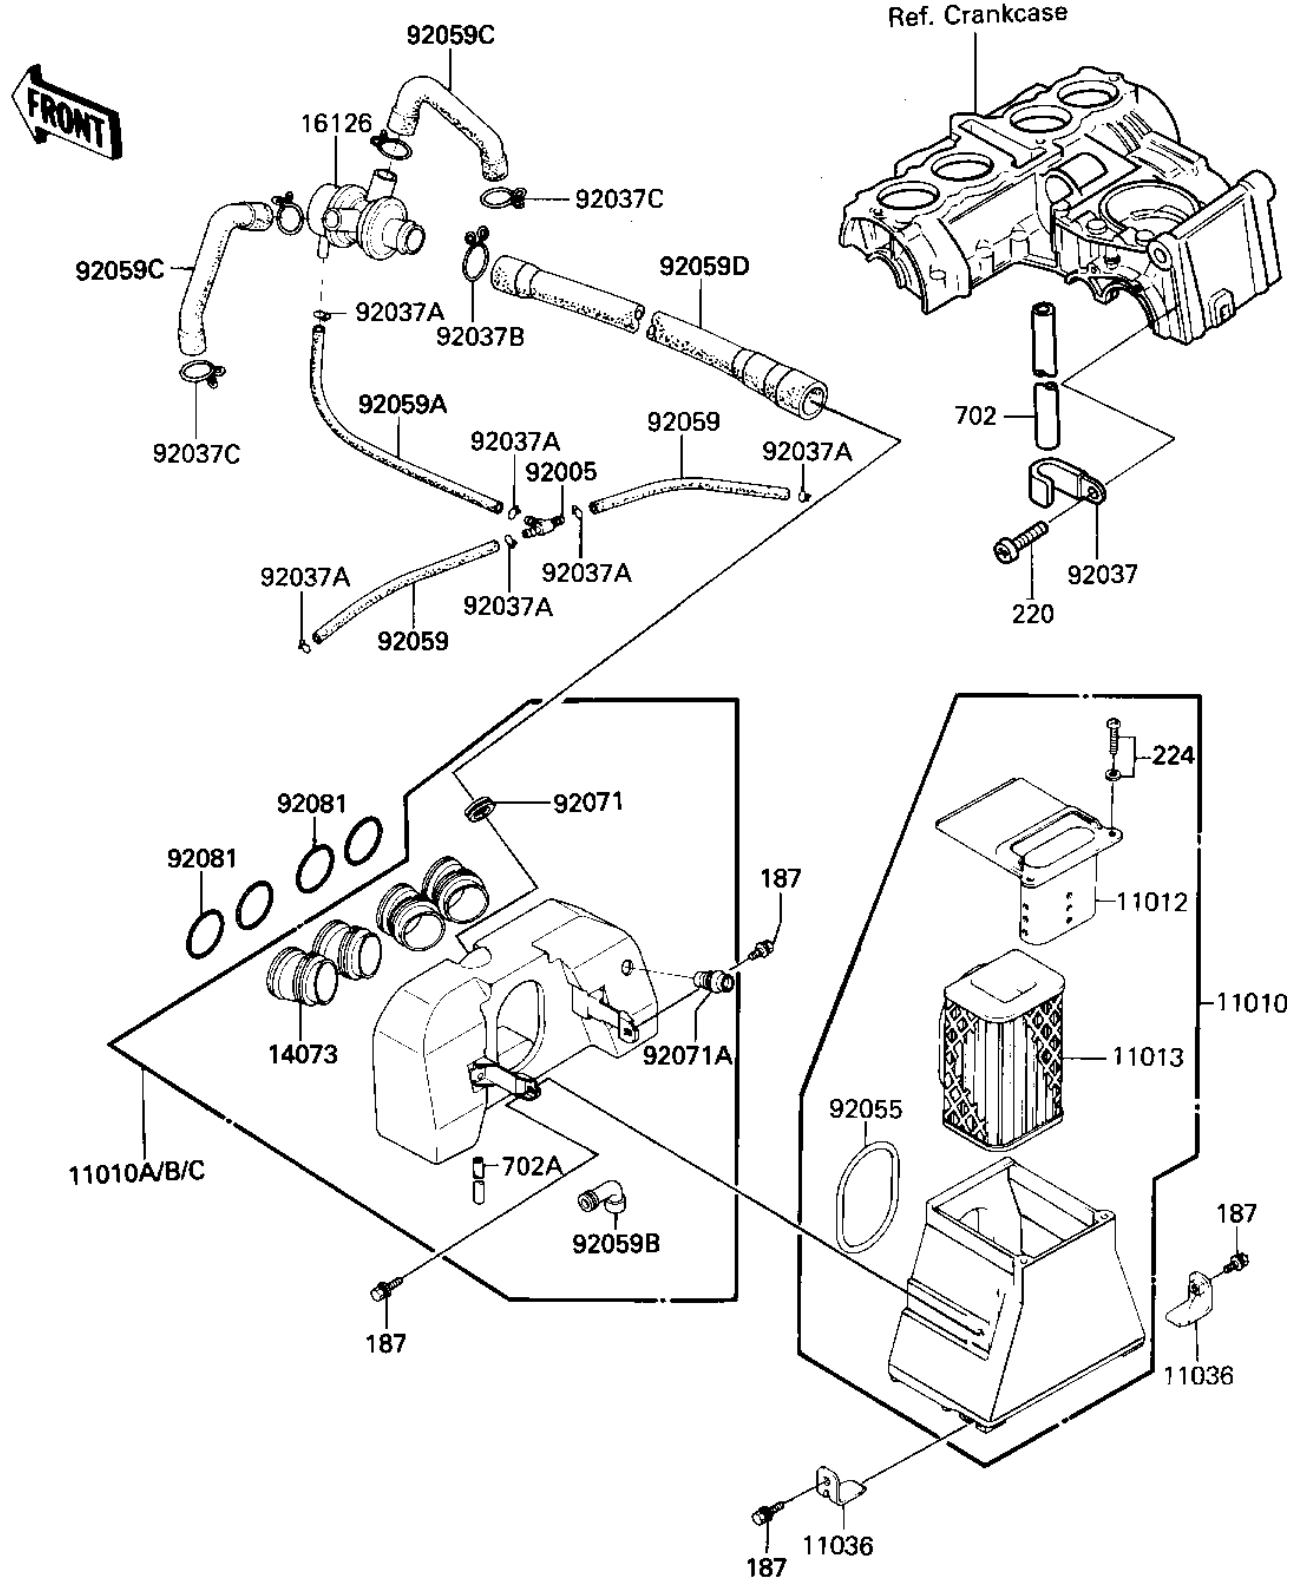

# 1985 GPz PARTS DIAGRAM

## AIR CLEANER

E1130-0145

# 1985 GPz PARTS LIST

## AIR CLEANER

ITEM NAME	PART NUMBER	QUANTITY
FILTER-ASSY-AIR,RR (Ref # 11010)	11010-1149	1
FILTER-ASSY-AIR,FR (Ref # 11010A)	11010-1209	1
FILTER-ASSY-AIR,FR (Canada) (Ref # 11010B)	11010-1211	1
FILTER-ASSY-AIR,FR (Ref # 11010C)	11010-1226	1
CAP,AIR FILTER (Ref # 11012)	11012-1183	1
ELEMENT,AIR CLNR (Ref # 11013)	11013-1013	1
BRACKET-A,AIR FILTER, (Ref # 11036)	11036-1514	2
DUCT,AIR FILTER,FR (Ref # 14073)	14073-1158	4
VALVE ASSY,AIR SWITCH (Ref # 16126)	16126-1017	1
FITTING,TUBE (Ref # 92005)	92005-1017	1
CLAMP,WIRING HARNESS (Ref # 92037)	21126-008	1
CLAMP TUBE (Ref # 92037A)	92037-072	6
CLAMP (Ref # 92037B)	92037-1076	1
CLAMP,BREATHER TUBE (Ref # 92037C)	92037-213	4
RING-0,91MM (Ref # 92055)	92055-1137	1
TUBE,VACUUM,LONG (Ref # 92059)	92059-1162	2
TUBE,4X9X220L (Ref # 92059A)	92059-1040	1
TUBE,AIR FILTER BLEED (Ref # 92059B)	92059-1170	1
TUBE,AIR (Ref # 92059C)	92059-1208	2
TUBE,L=355 (Ref # 92059D)	92059-1448	1
GROMMET,AIR CLEANER (Ref # 92071)	92071-1013	1
GROMMET,AIR FILTER (Ref # 92071A)	92071-1112	1
SPRING,AIR FILTER DUC (Ref # 92081)	92144-1771	4
BOLT 6X14 (Ref # 187)	187B0614	4
SCREW PAN HEAD 6X12 (Ref # 220)	220B0612	1
SCREW-PAN-WP-CROS (Ref # 224)	224B0612	2
TUBE-RUBBER (Ref # 702)	702A04120	1
TUBE-RUBBER,4X330 (Ref # 702A)	702A04330	1