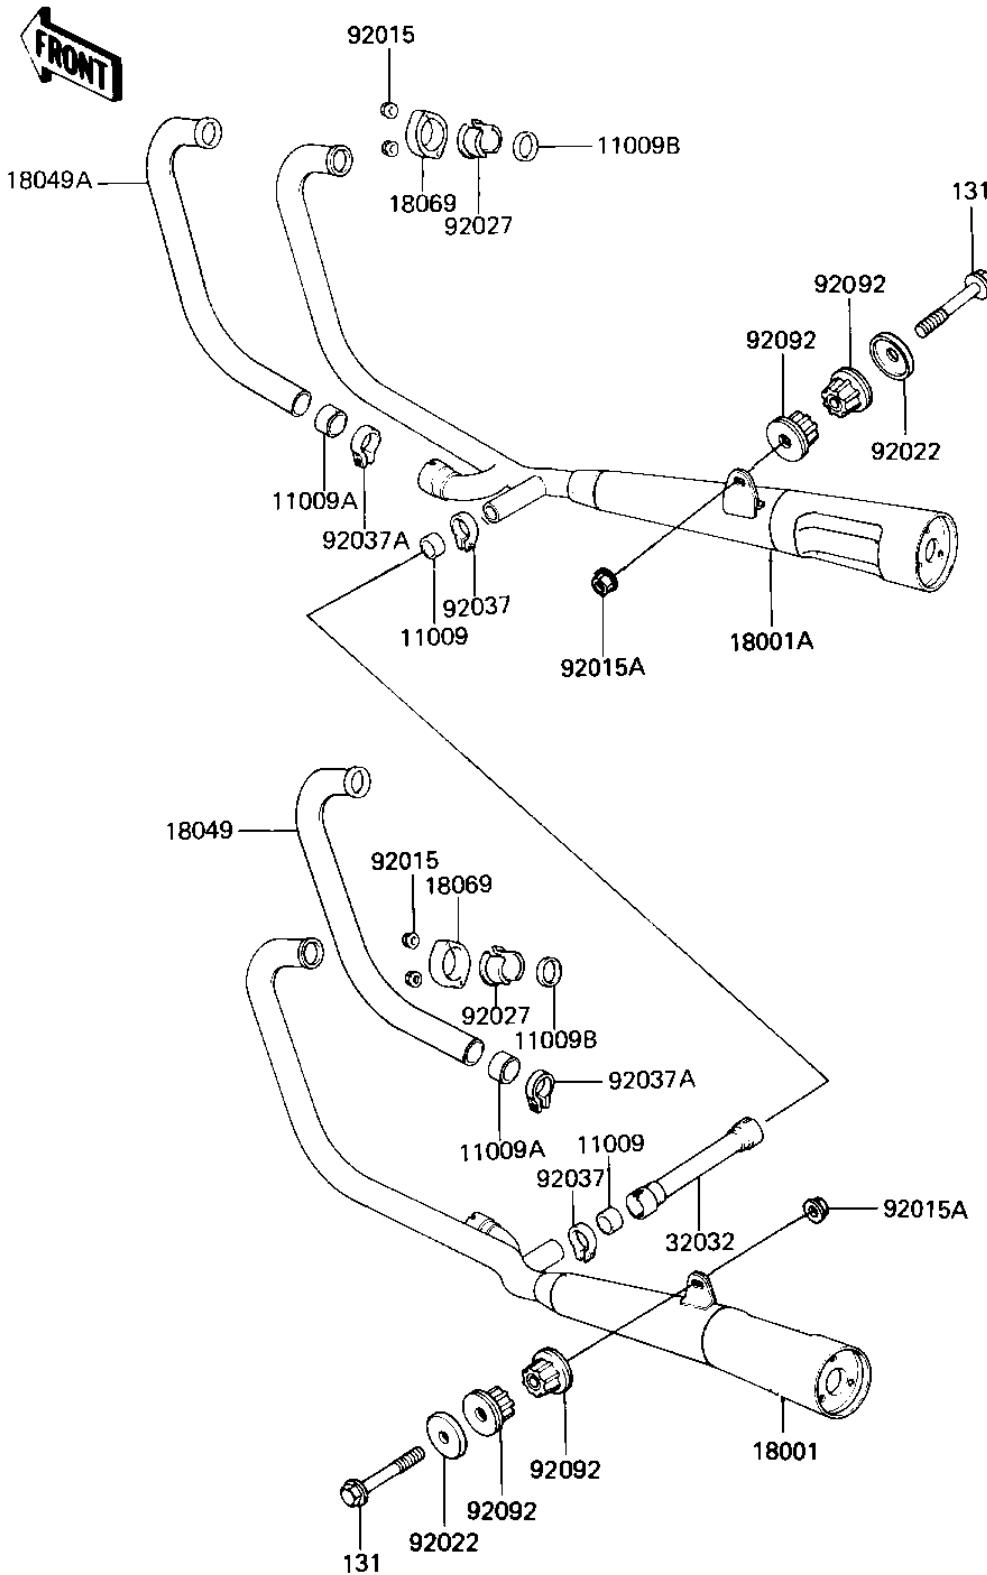

1985 GPz PARTS DIAGRAM

MUFFLER

E1140-0190

1985 GPz PARTS LIST

MUFFLER

ITEM NAME	PART NUMBER	QUANTITY
GASKET,MUFFLER CONNEC (Ref # 11009)	11060-1051	2
GASKET,EXHAUST PIPE C (Ref # 11009A)	11009-1667	2
GASKET,EXHAUST PIPE H (Ref # 11009B)	11009-1866	4
MUFFLER,LH (Ref # 18001)	18001-1486	1
MUFFLER,RH (Ref # 18001A)	18001-1487	1
PIPE-EXHAUST,#2 (Ref # 18049)	18049-1219	1
PIPE-EXHAUST,#3 (Ref # 18049A)	18049-1220	1
HOLDER-EXHAUST PIPE,F (Ref # 18069)	18069-1021	4
PIPE,MUFFLER CONNECTI (Ref # 32032)	32032-1690	1
NUT,CAP 6MM,BLACK (Ref # 92015)	92015-1170	8
NUT,FLANGED,10MM (Ref # 92015A)	92015-1387	2
WASHER (Ref # 92022)	92022-1355	2
COLLAR,39.5X30,F.BLAC (Ref # 92027)	92027-1451	8
CLAMP,37MM,BLACK (Ref # 92037)	92037-1464	2
CLAMP,42MM,BLACK (Ref # 92037A)	92037-1350	2
BUSHING-RUBBER (Ref # 92092)	92092-1013	4
BOLT-FLANGED,10X55 (Ref # 131)	131J1055	2