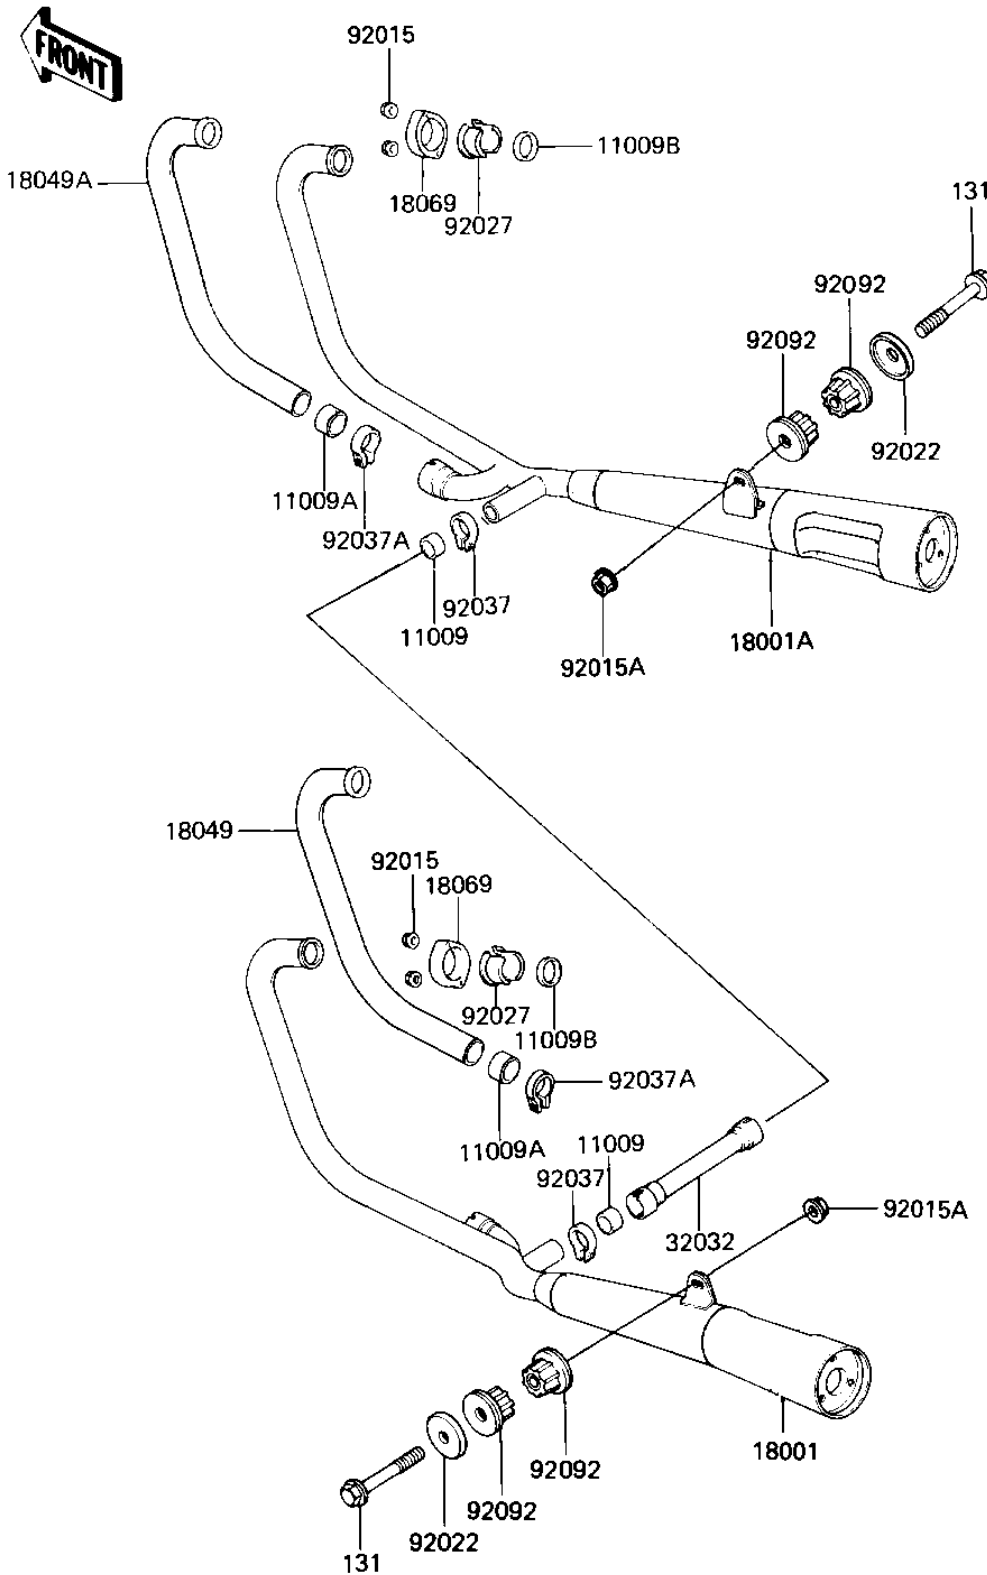

# 1986 GPz PARTS DIAGRAM

## MUFFLER

E1140-0190

# 1986 GPz PARTS LIST

## MUFFLER

ITEM NAME	PART NUMBER	QUANTITY
GASKET,MUFFLER CONNEC (Ref # 11009)	11060-1051	2
GASKET,EXHAUST PIPE C (Ref # 11009A)	11009-1667	2
GASKET,EXHAUST PIPE H (Ref # 11009B)	11009-1866	4
MUFFLER,LH (Ref # 18001)	18001-1486	1
MUFFLER,RH (Ref # 18001A)	18001-1487	1
PIPE-EXHAUST,#2 (Ref # 18049)	18049-1219	1
PIPE-EXHAUST,#3 (Ref # 18049A)	18049-1220	1
HOLDER-EXHAUST PIPE,F (Ref # 18069)	18069-1021	4
PIPE,MUFFLER CONNECTI (Ref # 32032)	32032-1690	1
NUT,CAP 6MM,BLACK (Ref # 92015)	92015-1170	8
NUT,FLANGED,10MM (Ref # 92015A)	92015-1387	2
WASHER (Ref # 92022)	92022-1355	2
COLLAR,39.5X30,F.BLAC (Ref # 92027)	92027-1451	8
CLAMP,37MM,BLACK (Ref # 92037)	92037-1464	2
CLAMP,42MM,BLACK (Ref # 92037A)	92037-1350	2
BUSHING-RUBBER (Ref # 92092)	92092-1013	4
BOLT-FLANGED,10X55 (Ref # 131)	131J1055	2